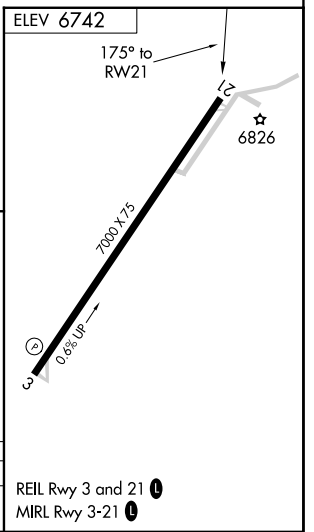

| | | |
|------------------------|-----------------------------|---|
| APP CRS 175° | Rwy Idg TDZE Apt Elev | N/A N/A 6742 |
|------------------------|-----------------------------|---|

RNAV (GPS)-B

WINDOW ROCK (R,Q,E)

RNP APCH.

⚠ Circling Rwy 21 NA at night.

MISSED APPROACH: Climbing right turn to 9600 direct FORAN and hold.

| | | |
|------------------------|---|---------------------------------|
| ASOS 118.325 | ALBUQUERQUE CENTER 124.325 288.25 | UNICOM 122.8 (CTAF) 0 |
|------------------------|---|---------------------------------|

| CATEGORY | A | B | C | D |
|-----------------|--------------------------|--------------------------|-------------------------|-------------------------|
| CIRCLING | 7740-1¼ 998 (1000-1¼) | 7740-1½ 998 (1000-1½) | 7780-3 1038 (1100-3) | 8080-3 1338 (1400-3) |