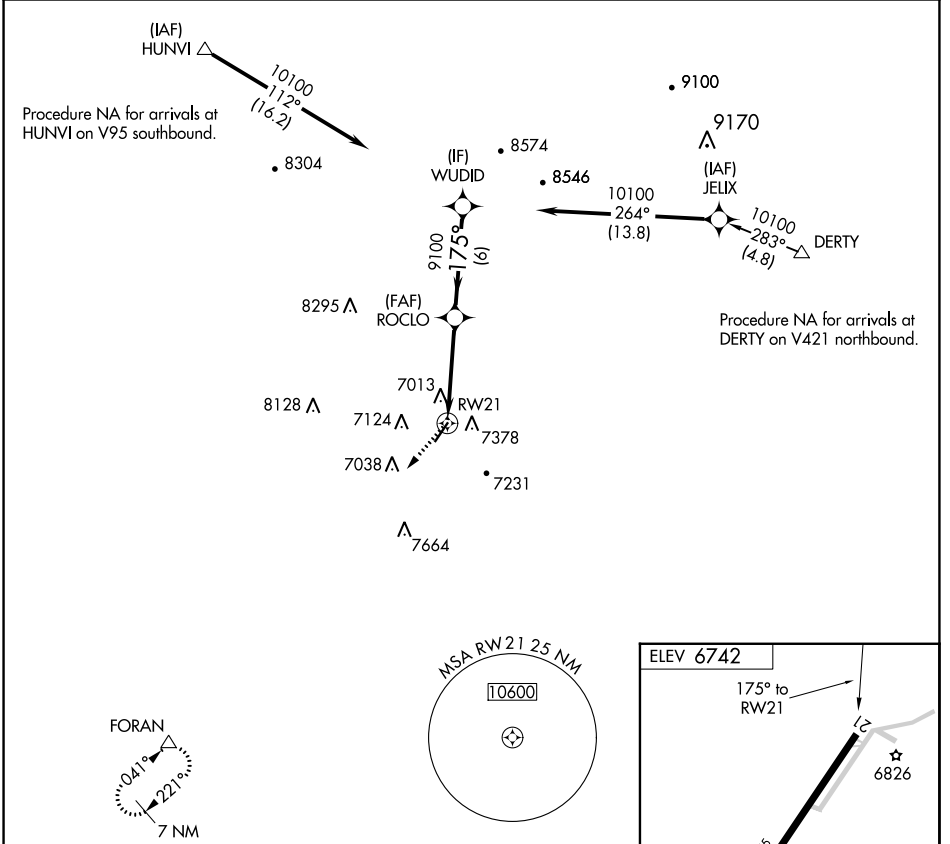

| | | |
|------------------------|-----------------------------|---|
| APP CRS 175° | Rwy Idg TDZE Apt Elev | N/A N/A 6742 |
|------------------------|-----------------------------|---|

RNAV (GPS)-B

WINDOW ROCK (R,Q,E)

RNP APCH.

⚠ Circling Rwy 21 NA at night.

MISSED APPROACH: Climbing right turn to 9600 direct FORAN and hold.

| | | |
|------------------------|---|---------------------------------|
| ASOS 118.325 | ALBUQUERQUE CENTER 124.325 288.25 | UNICOM 122.8 (CTAF) 0 |
|------------------------|---|---------------------------------|

| CATEGORY | A | B | C | D |
|-----------------|--------------------------|--------------------------|-------------------------|-------------------------|
| CIRCLING | 7740-1¼ 998 (1000-1¼) | 7740-1½ 998 (1000-1½) | 7780-3 1038 (1100-3) | 8080-3 1338 (1400-3) |

SW-4, 11 JUL 2024 to 08 AUG 2024

SW-4, 11 JUL 2024 to 08 AUG 2024