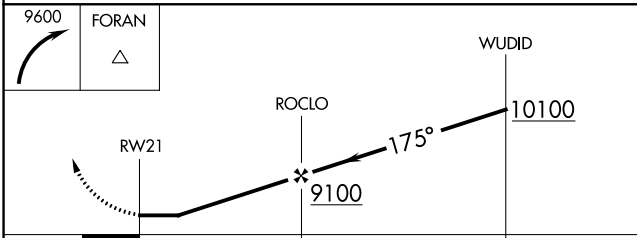

| | | |
|------------------------|-----------------------------|---|
| APP CRS 175° | Rwy Idg TDZE Apt Elev | N/A N/A 6742 |
|------------------------|-----------------------------|---|

RNAV (GPS)-B

WINDOW ROCK (R,Q,E)

RNP APCH.

⚠ Circling Rwy 21 NA at night.

MISSED APPROACH: Climbing right turn to 9600 direct FORAN and hold.

| | | |
|------------------------|---|---------------------------------|
| ASOS 118.325 | ALBUQUERQUE CENTER 124.325 288.25 | UNICOM 122.8 (CTAF) 0 |
|------------------------|---|---------------------------------|