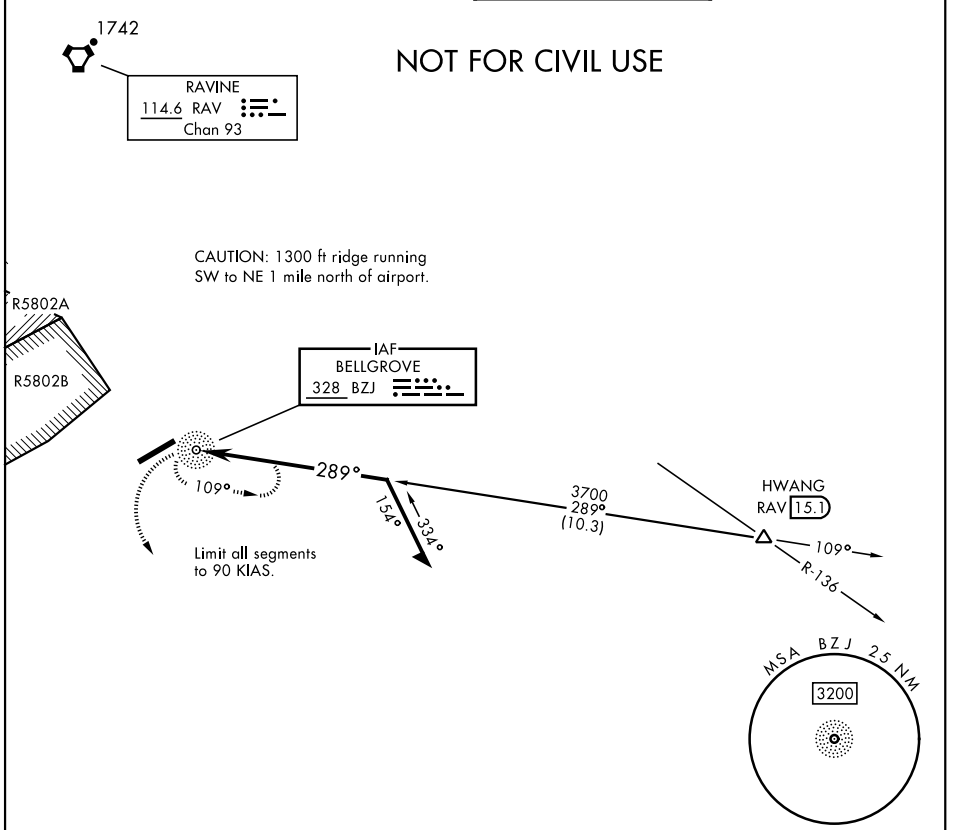

COPTER NDB Y-289°

NDB BZJ 328	APCH CRS 289°	Rwy Idg TDZE Arprt Elev N/A 487	AL-6422 [USA]	MUIR AHP (KMUI)
▼ When local altimeter setting not received, use Harrisburg Intl altimeter setting.			MISSED APPROACH: Climb to 2000 via heading 160° then climbing left turn to 2900 direct BZJ NDB and hold. Continue climb in hold.	

ASOS 124.175	HARRISBURG APP CON 118.25 269.45	TOWER ★ 126.2 (CTAF) 290.325	GND CON 135.675 269.525
------------------------	--	--	-----------------------------------

COPTER NDB Y-289°

NE-4, 11 JUL 2024 to 08 AUG 2024

NE-4, 11 JUL 2024 to 08 AUG 2024