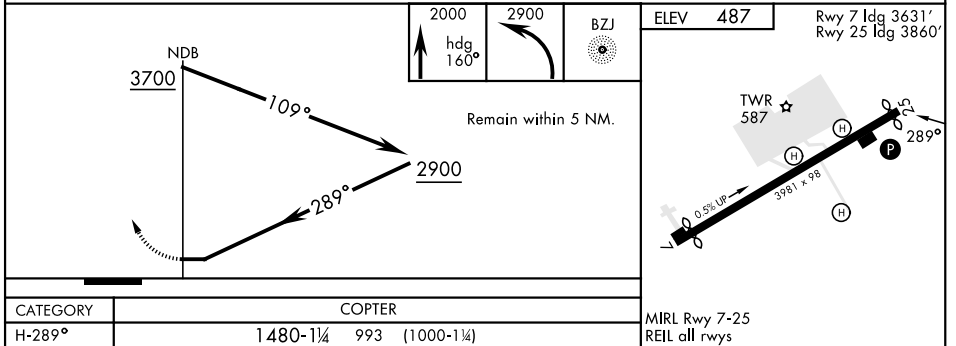

COPTER NDB Y-289°

NDB BZJ 328	APCH CRS 289°	Rwy Idg TDZE Arprt Elev N/A 487	AL-6422 [USA]	MUIR AHP (KMUI)
▼ When local altimeter setting not received, use Harrisburg Intl altimeter setting.			MISSED APPROACH: Climb to 2000 via heading 160° then climbing left turn to 2900 direct BZJ NDB and hold. Continue climb in hold.	

ASOS 124.175	HARRISBURG APP CON 118.25 269.45	TOWER ★ 126.2 (CTAF) 290.325	GND CON 135.675 269.525
------------------------	--	--	-----------------------------------

COPTER NDB Y-289°

NE-4, 11 JUL 2024 to 08 AUG 2024

NE-4, 11 JUL 2024 to 08 AUG 2024