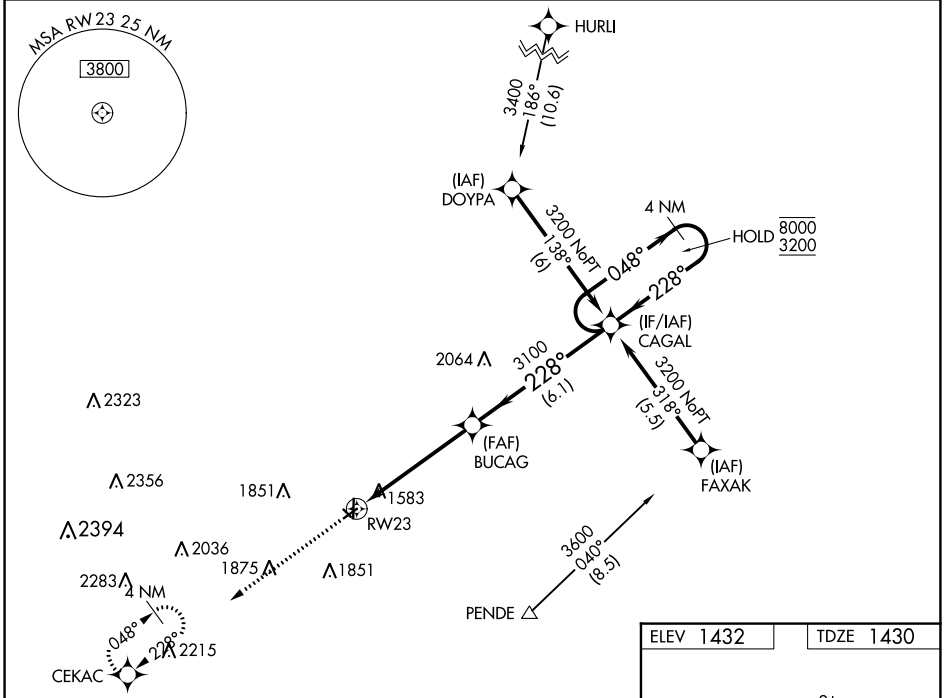

WAAS CH 82523 W23A	APP CRS 228°	Rwy Idg 3406 TDZE 1430 Apt Elev 1432
--	------------------------	---

RNAV (GPS) RWY 23

WAYNE MUNI/STAN MORRIS FLD (L.C.G)

RNP APCH.	MISSED APPROACH: Climb to 3400 direct CEKAC and hold.
-----------	---

AWOS-3 120.125	SIoux CITY APP CON * 124.6 307.0	UNICOM 122.8 (CTAF) ①
--------------------------	--	---------------------------------

CATEGORY	A	B	C	D
LPV DA	1866-1½	436 (500-1½)		NA
LNAV/VNAV DA	1869-1½	439 (500-1½)		NA
LNAV MDA	1940-1	510 (600-1)		NA
CIRCLING	2000-1	568 (600-1)		NA

NC-2, 11 JUL 2024 to 08 AUG 2024

NC-2, 11 JUL 2024 to 08 AUG 2024