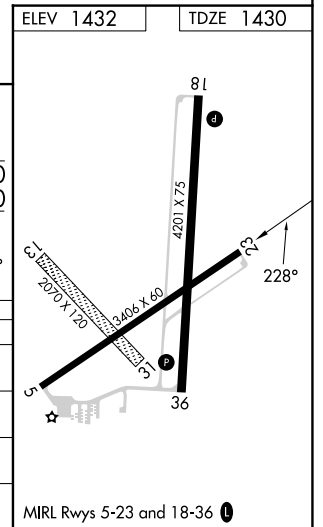

WAAS CH 82523 W23A	APP CRS 228°	Rwy Idg 3406 TDZE 1430 Apt Elev 1432

RNAV (GPS) RWY 23

WAYNE MUNI/STAN MORRIS FLD (L.C.G)

RNP APCH.	MISSED APPROACH: Climb to 3400 direct CEKAC and hold.

AWOS-3 120.125	SIoux CITY APP CON * 124.6 307.0	UNICOM 122.8 (CTAF) ①

CATEGORY	A	B	C	D
LPV DA	1866-1½	436 (500-1½)		NA
LNAV/VNAV DA	1869-1½	439 (500-1½)		NA
LNAV MDA	1940-1	510 (600-1)		NA
CIRCLING	2000-1	568 (600-1)		NA

NC-2, 11 JUL 2024 to 08 AUG 2024

NC-2, 11 JUL 2024 to 08 AUG 2024