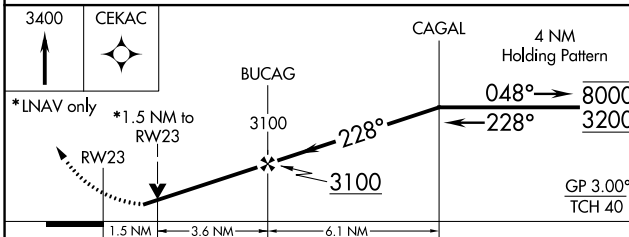

WAAS CH 82523 W23A	APP CRS 228°	Rwy Idg 3406 TDZE 1430 Apt Elev 1432
--	------------------------	---

RNAV (GPS) RWY 23

WAYNE MUNI/STAN MORRIS FLD (L.C.G)

RNP APCH.	MISSED APPROACH: Climb to 3400 direct CEKAC and hold.
-----------	---

AWOS-3 120.125	SIoux CITY APP CON * 124.6 307.0	UNICOM 122.8 (CTAF) ①
--------------------------	--	---------------------------------

CATEGORY	A	B	C	D
LPV DA	1866-1½	436 (500-1½)		NA
LNAV/VNAV DA	1869-1½	439 (500-1½)		NA
LNAV MDA	1940-1	510 (600-1)		NA
CIRCLING	2000-1	568 (600-1)		NA