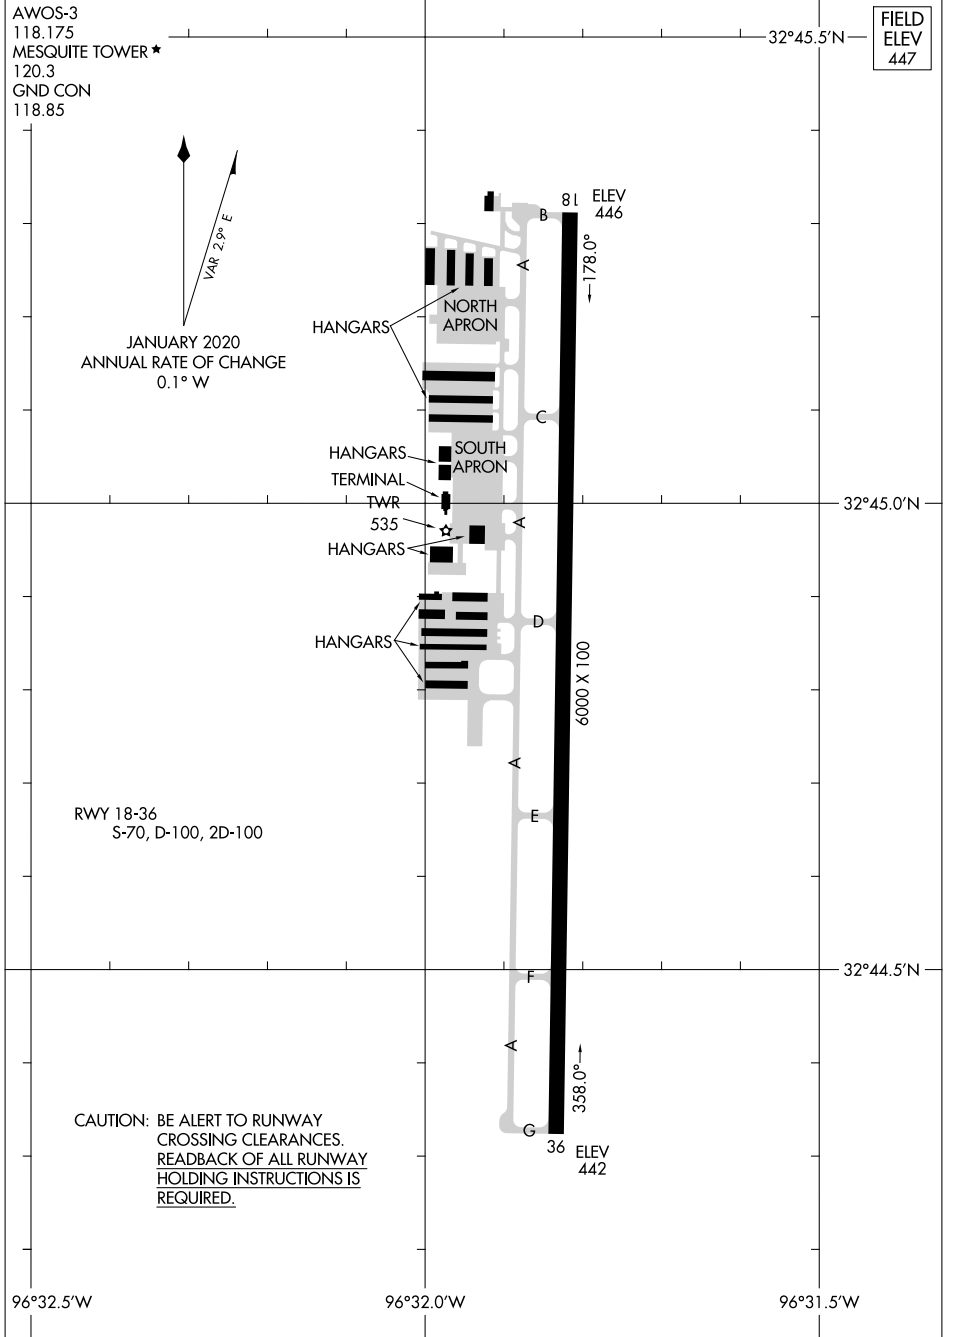

20086

AIRPORT DIAGRAM

MESQUITE METRO (HQZ)
MESQUITE, TEXAS

AL-6444 (FAA)

SC-2, 11 JUL 2024 to 08 AUG 2024

SC-2, 11 JUL 2024 to 08 AUG 2024

AIRPORT DIAGRAM

20086

MESQUITE, TEXAS
MESQUITE METRO (HQZ)