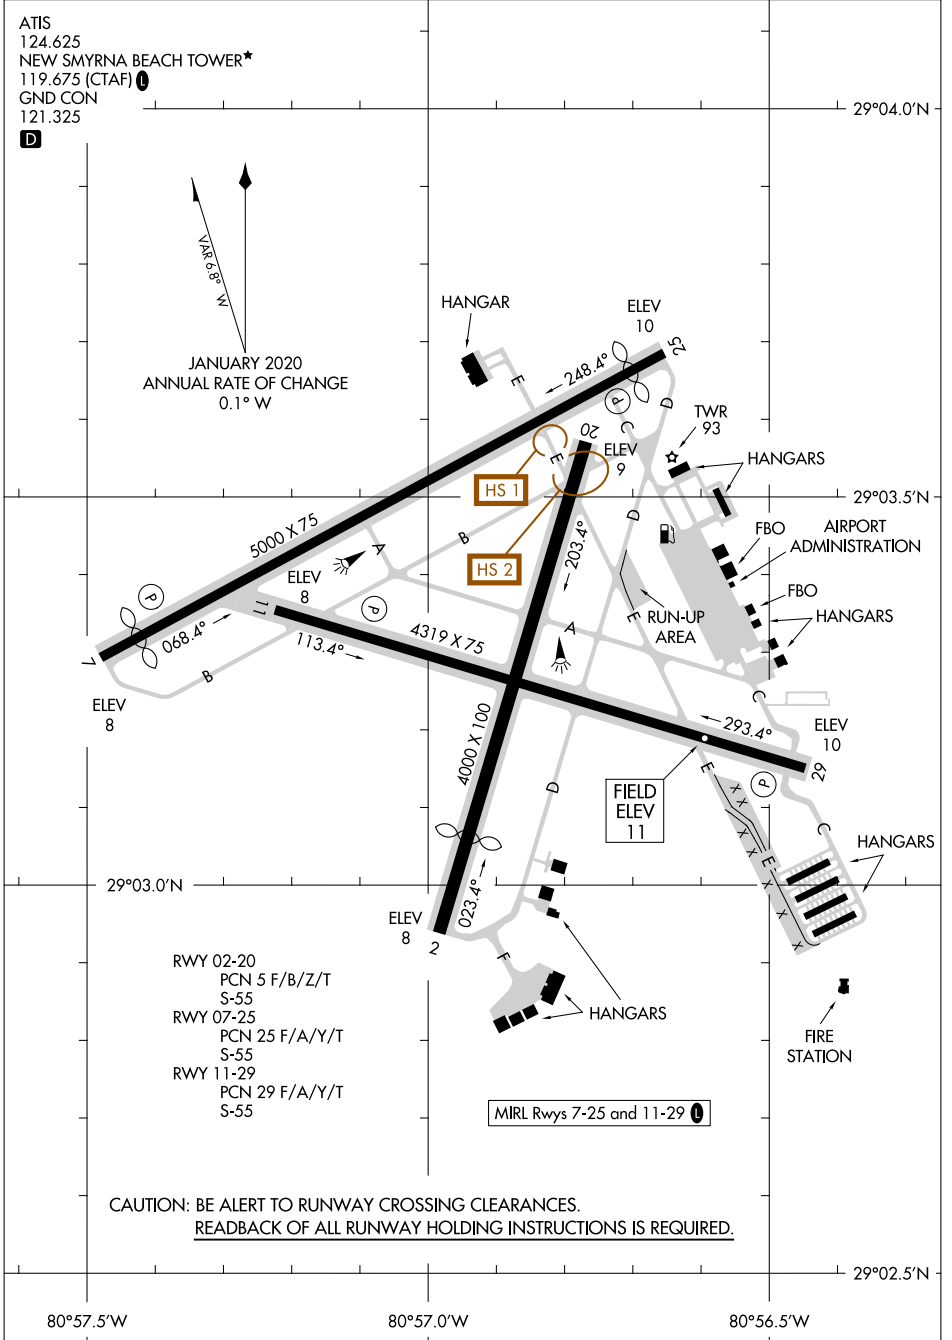

AIRPORT DIAGRAM

AL-6459 (FAA)

NEW SMYRNA BEACH MUNI (EVB)
NEW SMYRNA BEACH, FLORIDA

SE-3, 11 JUL 2024 to 08 AUG 2024

SE-3, 11 JUL 2024 to 08 AUG 2024