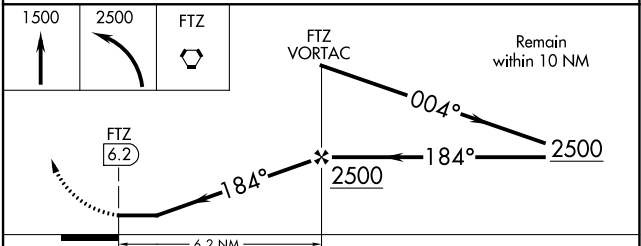

VORTAC FTZ 110.8 Chan 45	APP CRS 184°	Rwy Idg TDZE Apt Elev	N/A N/A 488
--	------------------------	-----------------------------	--

VOR-A
WASHINGTON RGNL (F Y G)

▼ When local altimeter setting not received, use Spirit of St. Louis altimeter setting and increase all MDAs 60 feet.

▲ MISSED APPROACH: Climb to 1500 then climbing left turn to 2500 direct FTZ VORTAC and hold.

AWOS-3PT 121.325	ST. LOUIS APP CON 126.5 254.3	UNICOM 122.8 (CTAF) 0
----------------------------	---	---------------------------------