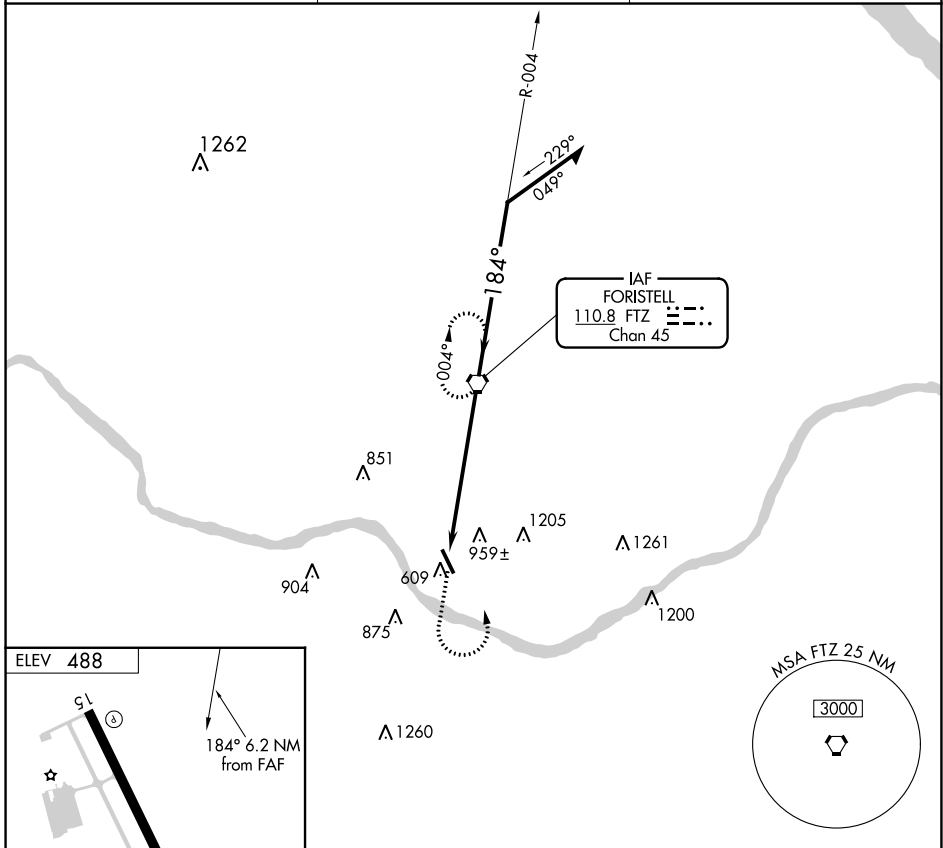

VORTAC FTZ 110.8 Chan 45	APP CRS 184°	Rwy Idg TDZE Apt Elev	N/A N/A 488
--	------------------------	-----------------------------	--

VOR-A
WASHINGTON RGNL (F Y G)

▼ When local altimeter setting not received, use Spirit of St. Louis altimeter setting and increase all MDAs 60 feet.

▲ MISSED APPROACH: Climb to 1500 then climbing left turn to 2500 direct FTZ VORTAC and hold.

AWOS-3PT 121.325	ST. LOUIS APP CON 126.5 254.3	UNICOM 122.8 (CTAF) 0
----------------------------	---	---------------------------------

FAF to MAP 6.2 NM					
Knots	60	90	120	150	180
Min:Sec	6:12	4:08	3:06	2:29	2:04
CATEGORY	A	B	C	D	
CIRCLING	1220-1 732 (800-1)	1260-1¼ 772 (800-1¼)	1520-3 1032 (1100-3)	NA	

NC-3, 11 JUL 2024 to 08 AUG 2024

NC-3, 11 JUL 2024 to 08 AUG 2024