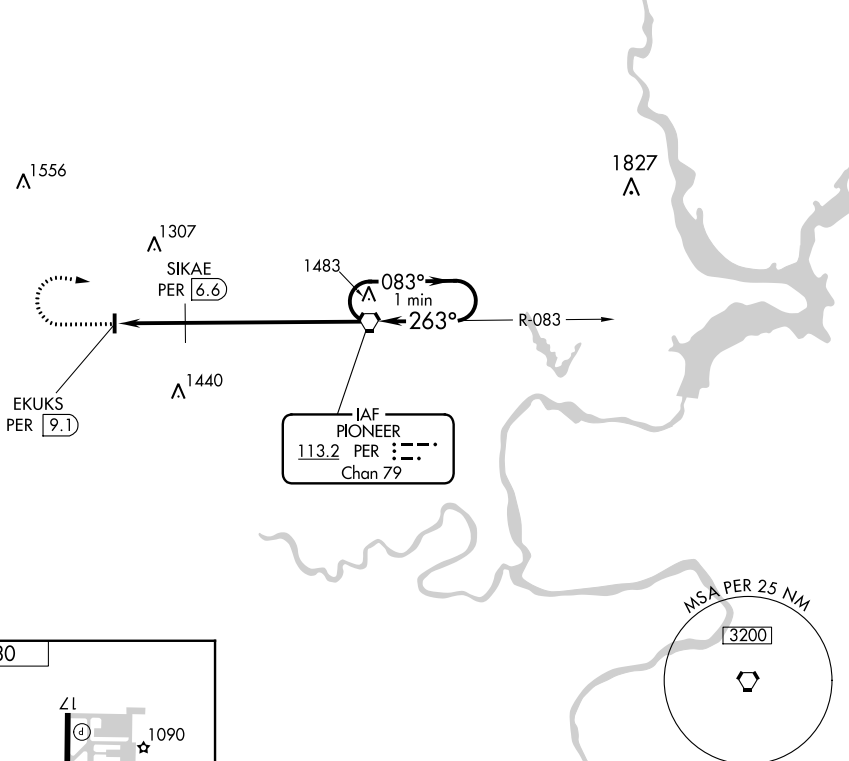

VORTAC PER 113.2 Chan 79	APP CRS 263°	Rwy Idg TDZE Apt Elev N/A N/A 1030
--	------------------------	--

VOR-A

BLACKWELL-TONKAWA MUNI (BKN)

⚠ When local altimeter setting not received, use Ponca City altimeter setting and increase all MDA 40 feet. **MISSED APPROACH:** Climb to 2800 then right turn direct PER VORTAC and hold.

AWOS-3PT 120.575	KANSAS CITY CENTER 127.8 319.1	UNICOM 122.8 (CTAF) ①
----------------------------	--	--

SC-1, 11 JUL 2024 to 08 AUG 2024

SC-1, 11 JUL 2024 to 08 AUG 2024

CATEGORY	A	B	C	D
CIRCLING	1640-1	610 (700-1)	1640-1 ³ / ₄ 610 (700-1 ³ / ₄)	NA
SIKAE FIX MINIMUMS				
CIRCLING	1440-1 410 (500-1)	1480-1 450 (500-1)	1620-1 ³ / ₄ 590 (600-1 ³ / ₄)	NA