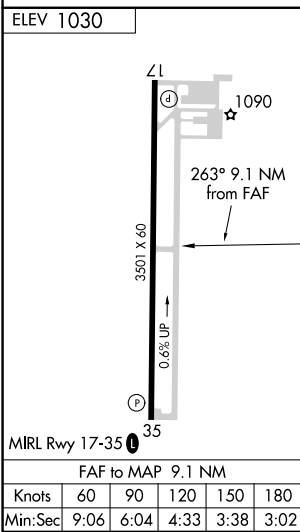

CATEGORY	A	B	C	D
CIRCLING	1640-1	610 (700-1)	1640-1³/₄ 610 (700-1³/₄)	NA
SIKAE FIX MINIMUMS				
CIRCLING	1440-1 410 (500-1)	1480-1 450 (500-1)	1620-1³/₄ 590 (600-1³/₄)	NA