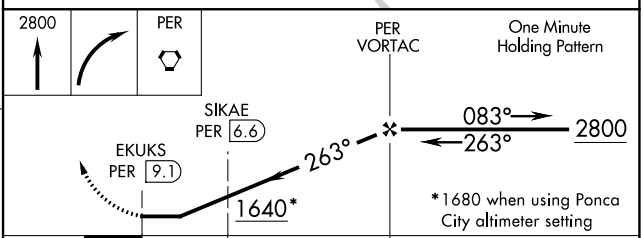

VORTAC PER 113.2 Chan 79	APP CRS 263°	Rwy Idg TDZE Apt Elev N/A N/A 1030
--	------------------------	--

VOR-A

BLACKWELL-TONKAWA MUNI (BKN)

⚠ When local altimeter setting not received, use Ponca City altimeter setting and increase all MDA 40 feet. **MISSED APPROACH:** Climb to 2800 then right turn direct PER VORTAC and hold.

AWOS-3PT 120.575	KANSAS CITY CENTER 127.8 319.1	UNICOM 122.8 (CTAF) ①
----------------------------	--	--

SC-1, 11 JUL 2024 to 08 AUG 2024

SC-1, 11 JUL 2024 to 08 AUG 2024

CATEGORY	A	B	C	D
CIRCLING	1640-1	610 (700-1)	1640-1 ³ / ₄ 610 (700-1 ³ / ₄)	NA
SIKAE FIX MINIMUMS				
CIRCLING	1440-1 410 (500-1)	1480-1 450 (500-1)	1620-1 ³ / ₄ 590 (600-1 ³ / ₄)	NA