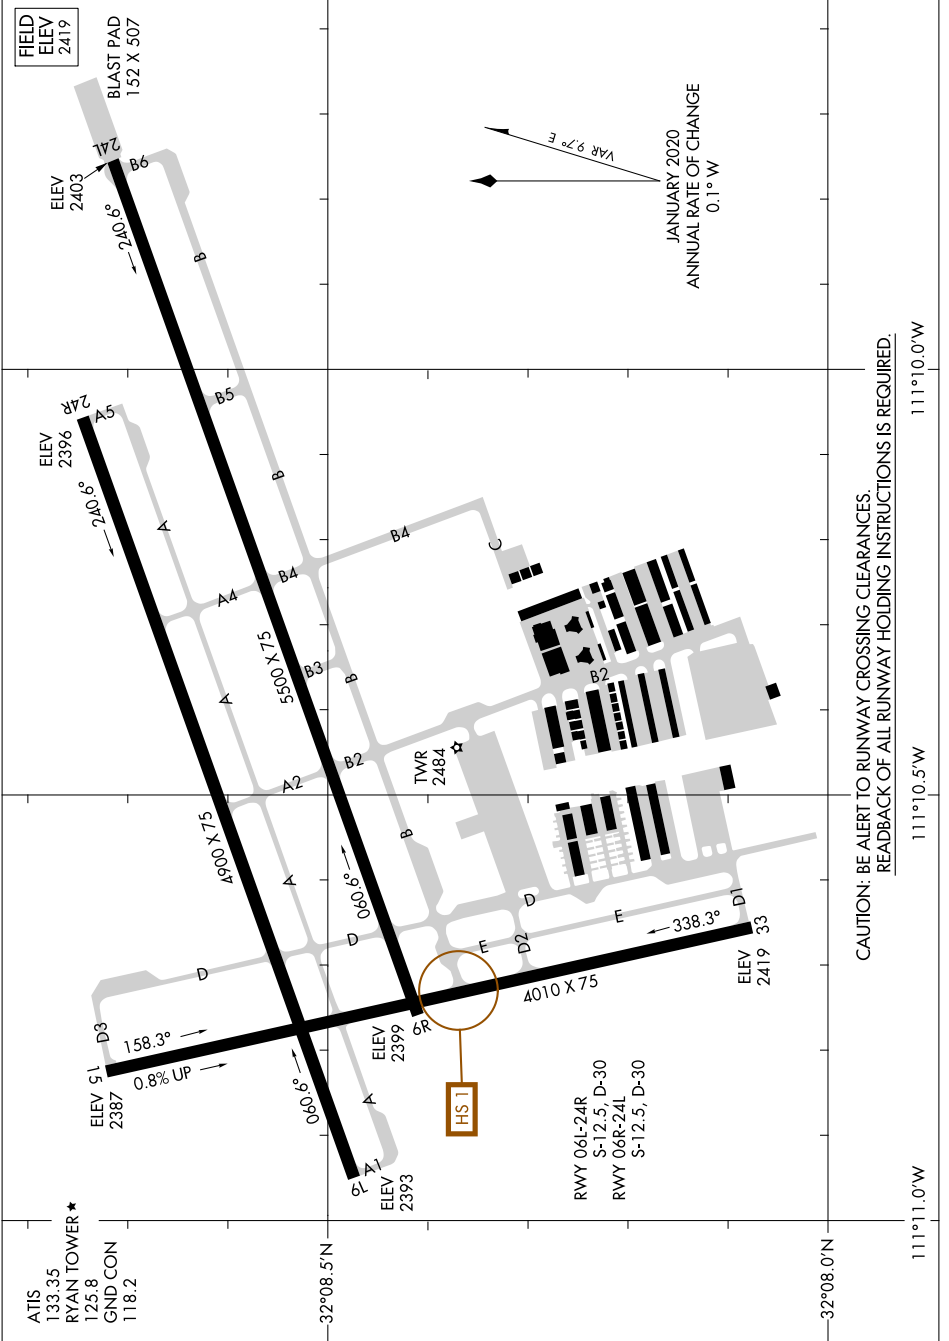

23222

AIRPORT DIAGRAM

AL-6513 (FAA)

RYAN FLD (RYN)
TUCSON, ARIZONA

SW-4, 11 JUL 2024 to 08 AUG 2024

AIRPORT DIAGRAM

23222

TUCSON, ARIZONA
RYAN FLD (RYN)

SW-4, 11 JUL 2024 to 08 AUG 2024