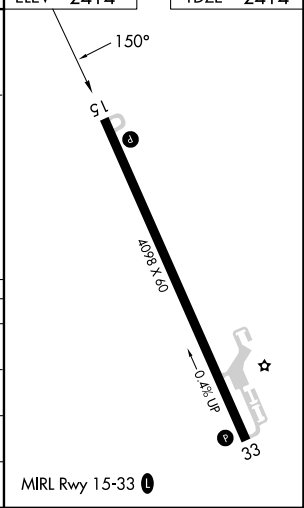

RNAV (GPS) RWY 15

CAMBRIDGE MUNI (CSB)

WAAS CH 45938 W15A	APP CRS 150°	Rwy Idg TDZE Apt Elev	4098 2414 2414
--	------------------------	-----------------------------	---

NA Baro-VNAV NA. DME/DME RNP-0.3 NA. Use Mc Cook altimeter setting when not received, use Lexington altimeter setting and increase LPV and LNAV/VNAV DA to 2743, increase all MDA 20 feet.

MISSED APPROACH: Climb to 4500 direct YOBRO and hold.

AWOS-3PT 118.375	DENVER CENTER 132.7 226.675	UNICOM 122.8 (CTAF) 0
----------------------------	---------------------------------------	---------------------------------

NC-2, 11 JUL 2024 to 08 AUG 2024

NC-2, 11 JUL 2024 to 08 AUG 2024

ELEV	2414	TDZE	2414
------	------	------	------

CATEGORY	A	B	C	D
LPV DA	2736-1 1/8	322 (400-1 1/8)		NA
LNAV/VNAV DA	2736-1 1/8	322 (400-1 1/8)		NA
LNAV MDA	2780-1	366 (400-1)		NA
C CIRCLING	2920-1 506 (600-1)	3120-1 706 (800-1)	3120-2 706 (800-2)	NA