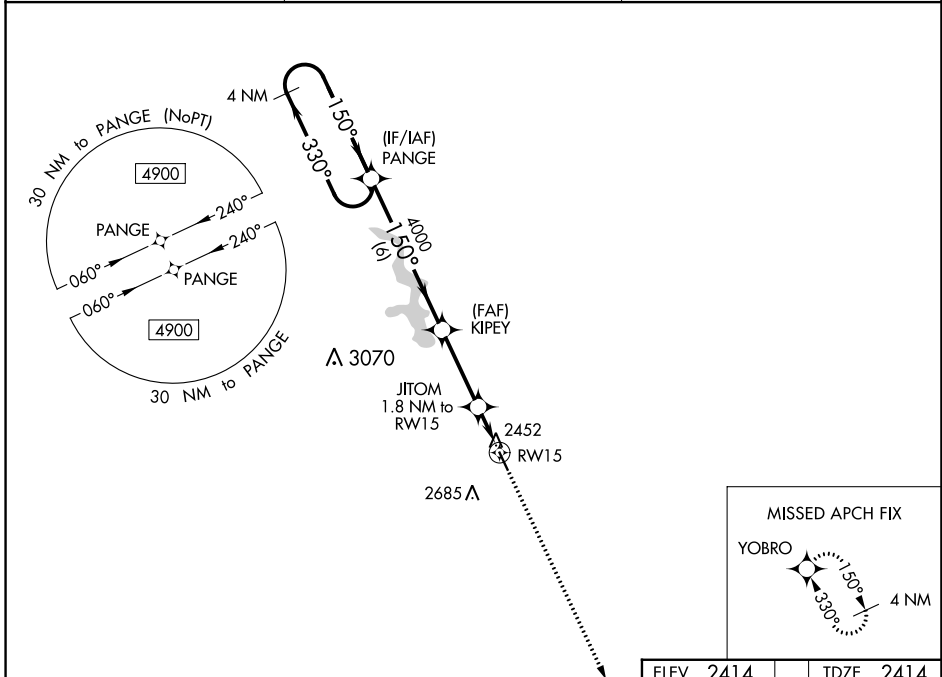

RNAV (GPS) RWY 15

CAMBRIDGE MUNI (CSB)

WAAS CH 45938 W15A	APP CRS 150°	Rwy Idg TDZE Apt Elev	4098 2414 2414
--	------------------------	-----------------------------	---

NA Baro-VNAV NA. DME/DME RNP-0.3 NA. Use Mc Cook altimeter setting when not received, use Lexington altimeter setting and increase LPV and LNAV/VNAV DA to 2743, increase all MDA 20 feet.

MISSED APPROACH: Climb to 4500 direct YOBRO and hold.

AWOS-3PT 118.375	DENVER CENTER 132.7 226.675	UNICOM 122.8 (CTAF) 0
----------------------------	---------------------------------------	---------------------------------

NC-2, 11 JUL 2024 to 08 AUG 2024

NC-2, 11 JUL 2024 to 08 AUG 2024

ELEV	2414	TDZE	2414
------	------	------	------

CATEGORY	A	B	C	D
LPV DA	2736-1 1/8	322 (400-1 1/8)		NA
LNAV/VNAV DA	2736-1 1/8	322 (400-1 1/8)		NA
LNAV MDA	2780-1	366 (400-1)		NA
C CIRCLING	2920-1 506 (600-1)	3120-1 706 (800-1)	3120-2 706 (800-2)	NA