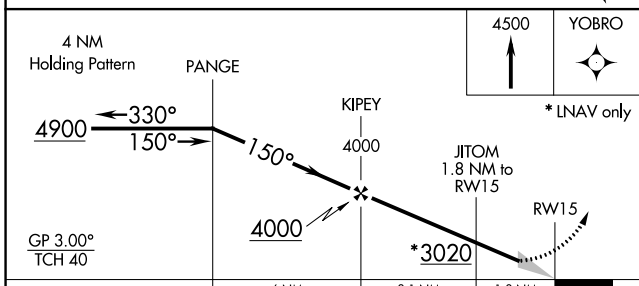

RNAV (GPS) RWY 15

CAMBRIDGE MUNI (CSB)

WAAS CH 45938 W15A	APP CRS 150°	Rwy Idg TDZE Apt Elev	4098 2414 2414
--	------------------------	-----------------------------	---

NA Baro-VNAV NA. DME/DME RNP-0.3 NA. Use Mc Cook altimeter setting when not received, use Lexington altimeter setting and increase LPV and LNAV/VNAV DA to 2743, increase all MDA 20 feet.

MISSED APPROACH: Climb to 4500 direct YOBRO and hold.

AWOS-3PT 118.375	DENVER CENTER 132.7 226.675	UNICOM 122.8 (CTAF) 0
----------------------------	---------------------------------------	---------------------------------

NC-2, 11 JUL 2024 to 08 AUG 2024

NC-2, 11 JUL 2024 to 08 AUG 2024

ELEV	2414	TDZE	2414
------	------	------	------

CATEGORY	A	B	C	D
LPV DA	2736-1 1/8	322 (400-1 1/8)		NA
LNAV/VNAV DA	2736-1 1/8	322 (400-1 1/8)		NA
LNAV MDA	2780-1	366 (400-1)		NA
C CIRCLING	2920-1 506 (600-1)	3120-1 706 (800-1)	3120-2 706 (800-2)	NA