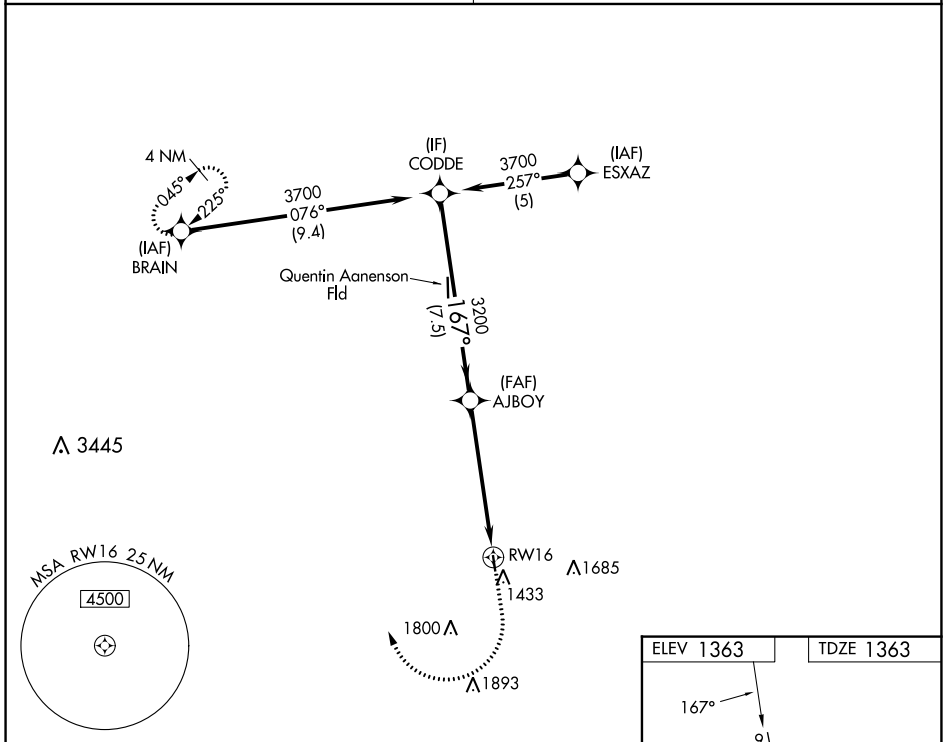

WAAS CH 82742	APP CRS 167°	Rwy Idg TDZE Apt Elev	2797 1363 1363
W16A			

RNAV (GPS) RWY 16

ROCK RAPIDS MUNI (R.R.Q)

RNP APCH-GPS.	MISSED APPROACH: Climb to 2200 then climbing right turn to 3700 direct BRAIN and hold.
<p>Procedure NA at night. Rwy 16 helicopter visibility reduction below 1 SM NA. Use Sioux Falls altimeter setting.</p>	

<p>SIoux FALLS APP CON*</p> <p>126.9 284.725</p>	<p>UNICOM</p> <p>122.8 (CTAF) 0</p>
---	--

CATEGORY	A	B	C	D
LP MDA	1960-1	597 (600-1)		NA
LNAV MDA	1980-1	617 (700-1)		NA
CIRCLING	1980-1 617 (700-1)	2040-1 677 (700-1)		NA

NC-3, 11 JUL 2024 to 08 AUG 2024

NC-3, 11 JUL 2024 to 08 AUG 2024