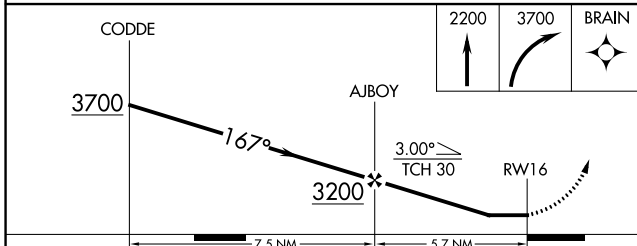

WAAS CH 82742	APP CRS 167°	Rwy Idg TDZE Apt Elev	2797 1363 1363
W16A			

RNAV (GPS) RWY 16

ROCK RAPIDS MUNI (R.R.Q)

RNP APCH-GPS.	MISSED APPROACH: Climb to 2200 then climbing right turn to 3700 direct BRAIN and hold.
Procedure NA at night. Rwy 16 helicopter visibility reduction below 1 SM NA. Use Sioux Falls altimeter setting.	

SIoux FALLS APP CON* 126.9 284.725	UNICOM 122.8 (CTAF) 0

CATEGORY	A	B	C	D
LP MDA	1960-1	597 (600-1)		NA
LNAV MDA	1980-1	617 (700-1)		NA
CIRCLING	1980-1 617 (700-1)	2040-1 677 (700-1)		NA

NC-3, 11 JUL 2024 to 08 AUG 2024

NC-3, 11 JUL 2024 to 08 AUG 2024