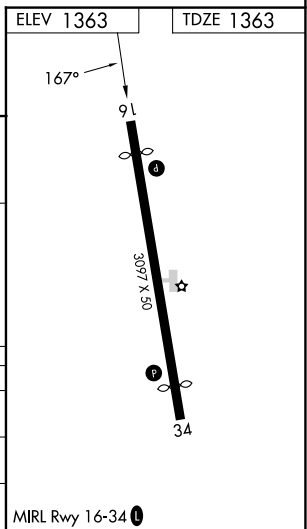

WAAS CH 82742	APP CRS 167°	Rwy Idg TDZE Apt Elev	2797 1363 1363
W16A			

RNAV (GPS) RWY 16

ROCK RAPIDS MUNI (R.R.Q)

RNP APCH-GPS.	MISSED APPROACH: Climb to 2200 then climbing right turn to 3700 direct BRAIN and hold.
Procedure NA at night. Rwy 16 helicopter visibility reduction below 1 SM NA. Use Sioux Falls altimeter setting.	

SIoux FALLS APP CON* 126.9 284.725	UNICOM 122.8 (CTAF) 0

CATEGORY	A	B	C	D
LP MDA	1960-1	597 (600-1)		NA
LNAV MDA	1980-1	617 (700-1)		NA
CIRCLING	1980-1 617 (700-1)	2040-1 677 (700-1)		NA

NC-3, 11 JUL 2024 to 08 AUG 2024

NC-3, 11 JUL 2024 to 08 AUG 2024