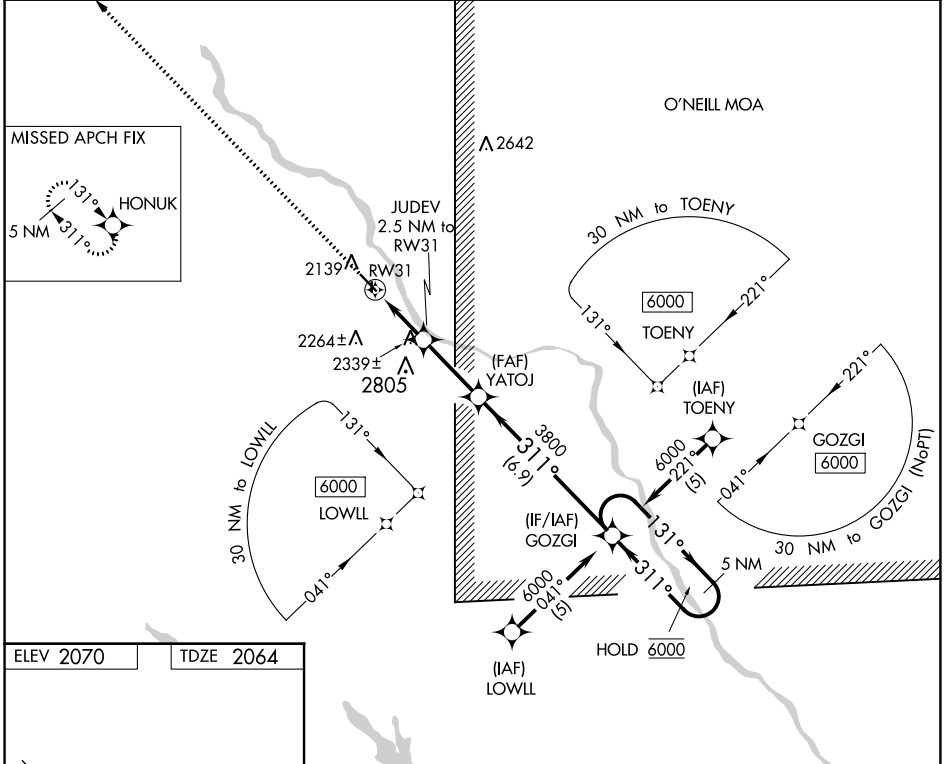

WAAS CH 99412 W31A	APP CRS 311°	Rwy Idg TDZE Apt Elev	4501 2064 2070
--	------------------------	-----------------------------	---

RNAV (GPS) RWY 31

EVELYN SHARP FLD (ODX)

RNP APCH.		MISSED APPROACH: Climb to 6000 direct HONUK and hold, continue climb-in-hold to 6000.
ASOS 119.925	MINNEAPOLIS CENTER 119.4 278.8	UNICOM 122.8 (CTAF) 0

CATEGORY	A	B	C	D
LPV DA	2314-1	250 (300-1)		NA
LNAV/VNAV DA	2616-1 $\frac{5}{8}$	552 (600-1 $\frac{5}{8}$)		NA
LNAV MDA	2600-1	536 (600-1)		NA
CIRCLING	2680-1	610 (700-1)		NA

NC-2, 11 JUL 2024 to 08 AUG 2024

NC-2, 11 JUL 2024 to 08 AUG 2024