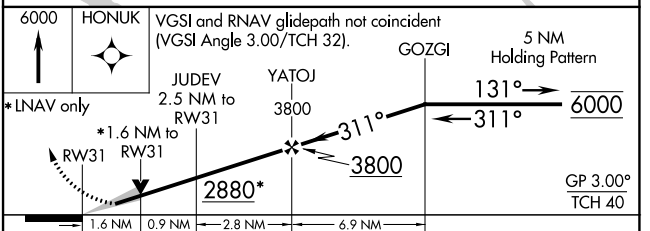

WAAS CH 99412 W31A	APP CRS 311°	Rwy Idg TDZE Apt Elev	4501 2064 2070
--	------------------------	-----------------------------	---

RNAV (GPS) RWY 31

EVELYN SHARP FLD (ODX)

RNP APCH.		MISSED APPROACH: Climb to 6000 direct HONUK and hold, continue climb-in-hold to 6000.
ASOS 119.925	MINNEAPOLIS CENTER 119.4 278.8	UNICOM 122.8 (CTAF) 0

CATEGORY	A	B	C	D
LPV DA	2314-1	250 (300-1)		NA
LNAV/VNAV DA	2616-1 $\frac{5}{8}$	552 (600-1 $\frac{5}{8}$)		NA
LNAV MDA	2600-1	536 (600-1)		NA
CIRCLING	2680-1	610 (700-1)		NA

NC-2, 11 JUL 2024 to 08 AUG 2024