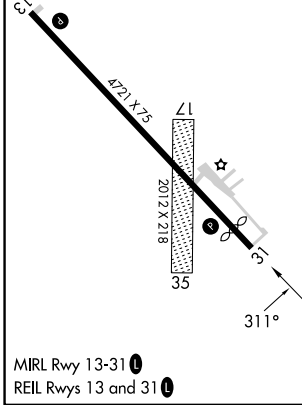

WAAS CH 99412 W31A	APP CRS 311°	Rwy Idg TDZE Apt Elev	4501 2064 2070
--	------------------------	-----------------------------	---

RNAV (GPS) RWY 31

EVELYN SHARP FLD (ODX)

RNP APCH.		MISSED APPROACH: Climb to 6000 direct HONUK and hold, continue climb-in-hold to 6000.
ASOS 119.925	MINNEAPOLIS CENTER 119.4 278.8	UNICOM 122.8 (CTAF) 0