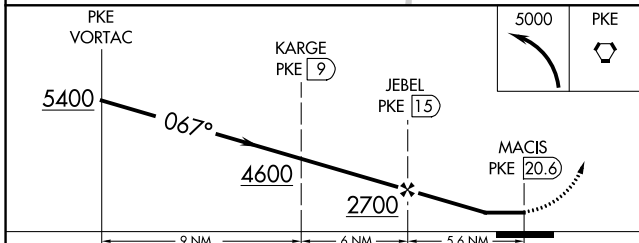

VORTAC PKE 117.9 Chan 126	APP CRS 067°	Rwy Idg TDZE Apt Elev	N/A N/A 458
---	------------------------	-----------------------------	--

VOR/DME-A
AVI SUQUILLA (P2 \emptyset)

V When local altimeter setting not received, use Blythe altimeter setting and increase all MDA 100 feet. **MISSED APPROACH:** Climbing left turn to 5000 direct PKE VORTAC and hold.

AWOS-3PT 132.75	LOS ANGELES CENTER 128.15 285.6	UNICOM 122.725 (CTAF) \emptyset
---------------------------	---	---

CATEGORY	A	B	C	D
C CIRCLING	1900-1¼ 1442 (1500-1¼)	1900-1½ 1442 (1500-1½)	1900-3 1442 (1500-3)	NA