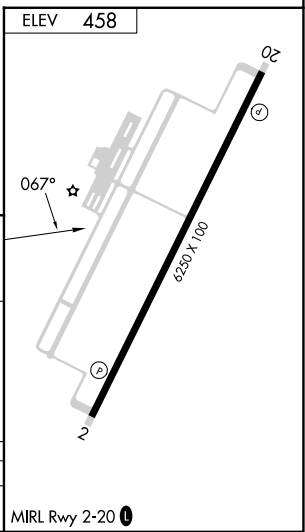

VORTAC PKE 117.9 Chan 126	APP CRS 067°	Rwy Idg TDZE Apt Elev	N/A N/A 458

VOR/DME-A
AVI SUQUILLA (P2 $\emptyset$)

V When local altimeter setting not received, use Blythe altimeter setting and increase all MDA 100 feet. **MISSED APPROACH:** Climbing left turn to 5000 direct PKE VORTAC and hold.

AWOS-3PT 132.75	LOS ANGELES CENTER 128.15 285.6	UNICOM 122.725 (CTAF) $\emptyset$

CATEGORY	A	B	C	D
C CIRCLING	1900-1¼ 1442 (1500-1¼)	1900-1½ 1442 (1500-1½)	1900-3 1442 (1500-3)	NA

SW-4, 11 JUL 2024 to 08 AUG 2024

SW-4, 11 JUL 2024 to 08 AUG 2024