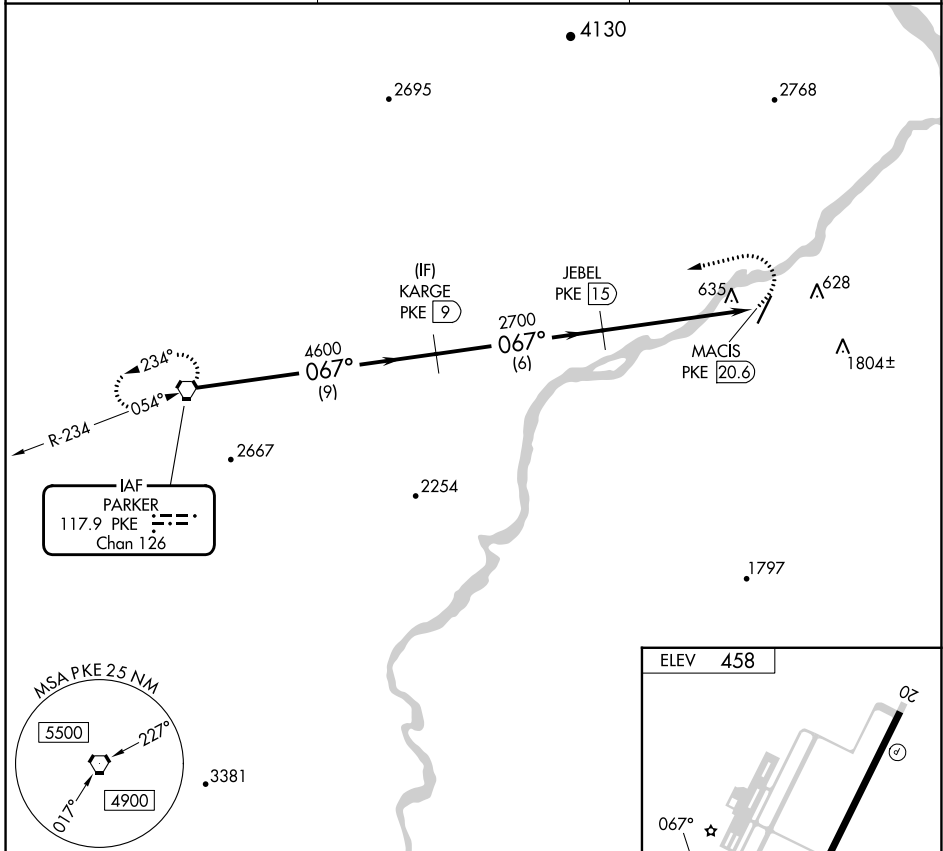

VORTAC PKE 117.9 Chan 126	APP CRS 067°	Rwy Idg TDZE Apt Elev	N/A N/A 458
---	------------------------	-----------------------------	--

VOR/DME-A
AVI SUQUILLA (P2 \emptyset)

V When local altimeter setting not received, use Blythe altimeter setting and increase all MDA 100 feet. **MISSED APPROACH:** Climbing left turn to 5000 direct PKE VORTAC and hold.

AWOS-3PT 132.75	LOS ANGELES CENTER 128.15 285.6	UNICOM 122.725 (CTAF) \emptyset
---------------------------	---	---

CATEGORY	A	B	C	D
C CIRCLING	1900-1¼ 1442 (1500-1¼)	1900-1½ 1442 (1500-1½)	1900-3 1442 (1500-3)	NA

SW-4, 11 JUL 2024 to 08 AUG 2024

SW-4, 11 JUL 2024 to 08 AUG 2024