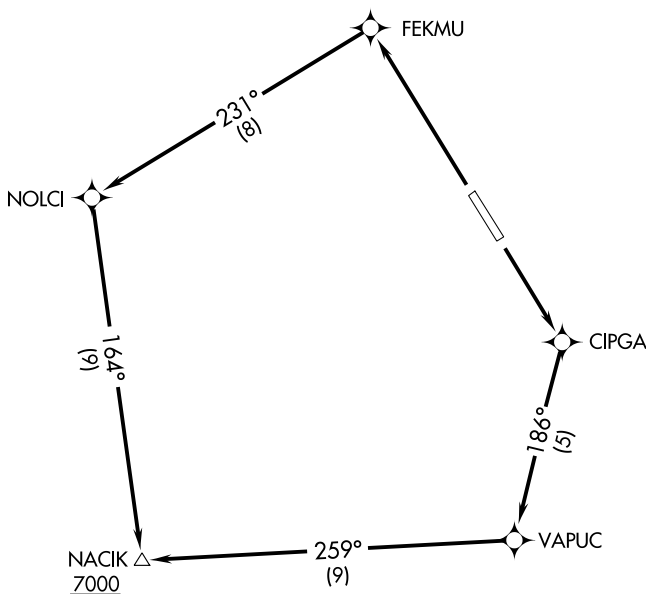

(HOLYO4.NACIK) 18312

HOLYOKE FOUR DEPARTURE (RNAV)

AL-6634 (FAA)

HOLYOKE (HEQ)
HOLYOKE, COLORADO

AWOS-3
119.275
DENVER CENTER
118.475 225.4
UNICOM
122.7 (CTAF)

**TOP ALTITUDE:
ASSIGNED BY ATC**

NOTE: RNAV 1.
NOTE: GPS required.

TAKEOFF MINIMUMS

Rwy 14: Standard.
Rwy 32: 300-1 or standard with minimum climb of 280' per NM to 4000.

NOTE: Chart not to scale.

DEPARTURE ROUTE DESCRIPTION

TAKEOFF RUNWAY 14: Climb direct CIPGA, then on depicted route to cross NACIK at or above 7000.

SW-1, 11 JUL 2024 to 08 AUG 2024