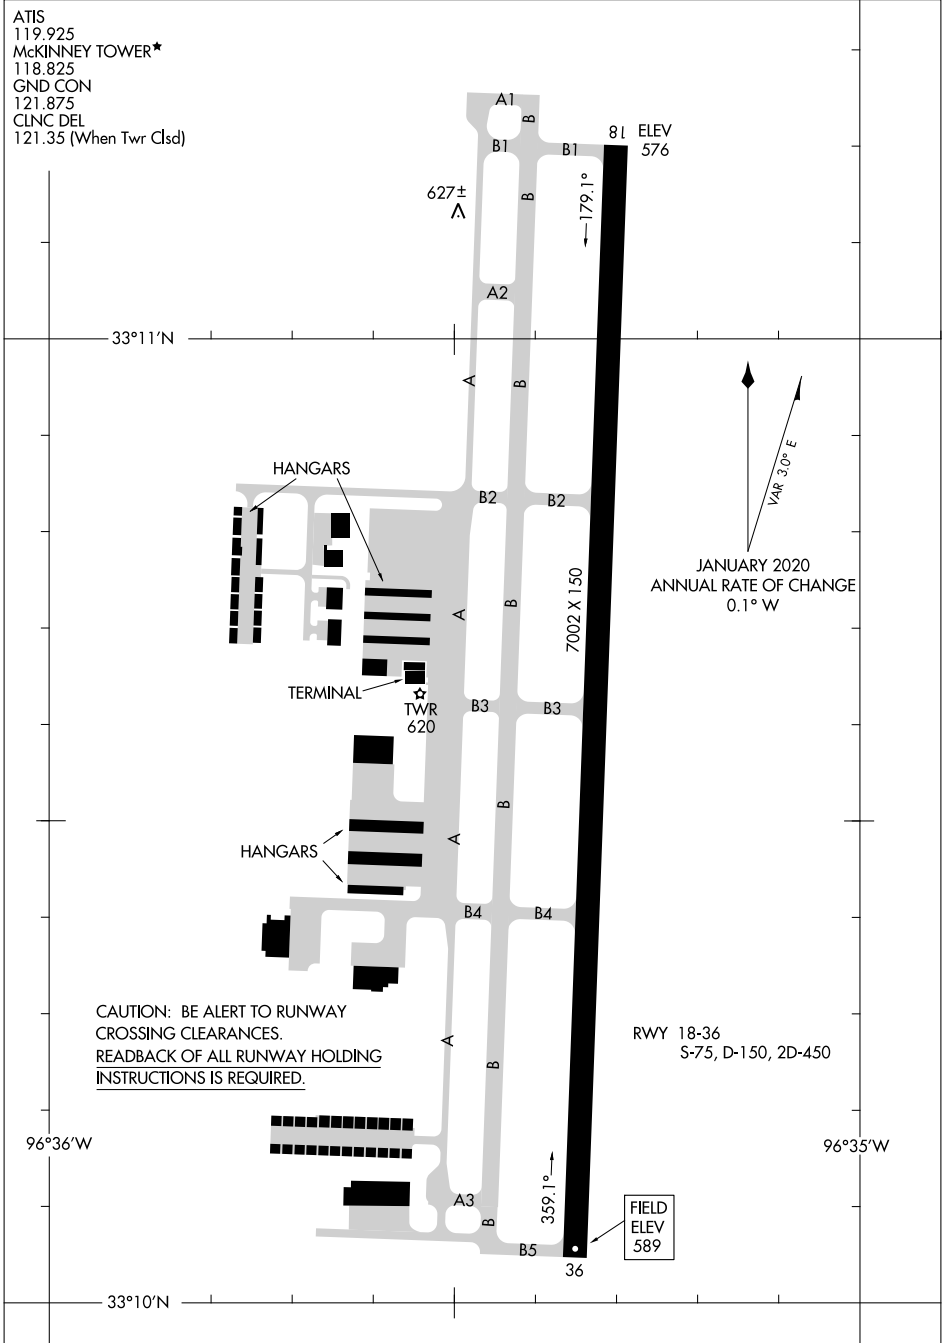

23334

# AIRPORT DIAGRAM

AL-6644 (FAA)

MCKINNEY NTL (TKI)  
DALLAS, TEXAS

ATIS  
119.925  
McKINNEY TOWER\*  
118.825  
GND CON  
121.875  
CLNC DEL  
121.35 (When Twr Clsd)

SC-2, 11 JUL 2024 to 08 AUG 2024

SC-2, 11 JUL 2024 to 08 AUG 2024

# AIRPORT DIAGRAM

23334

DALLAS, TEXAS  
MCKINNEY NTL (TKI)