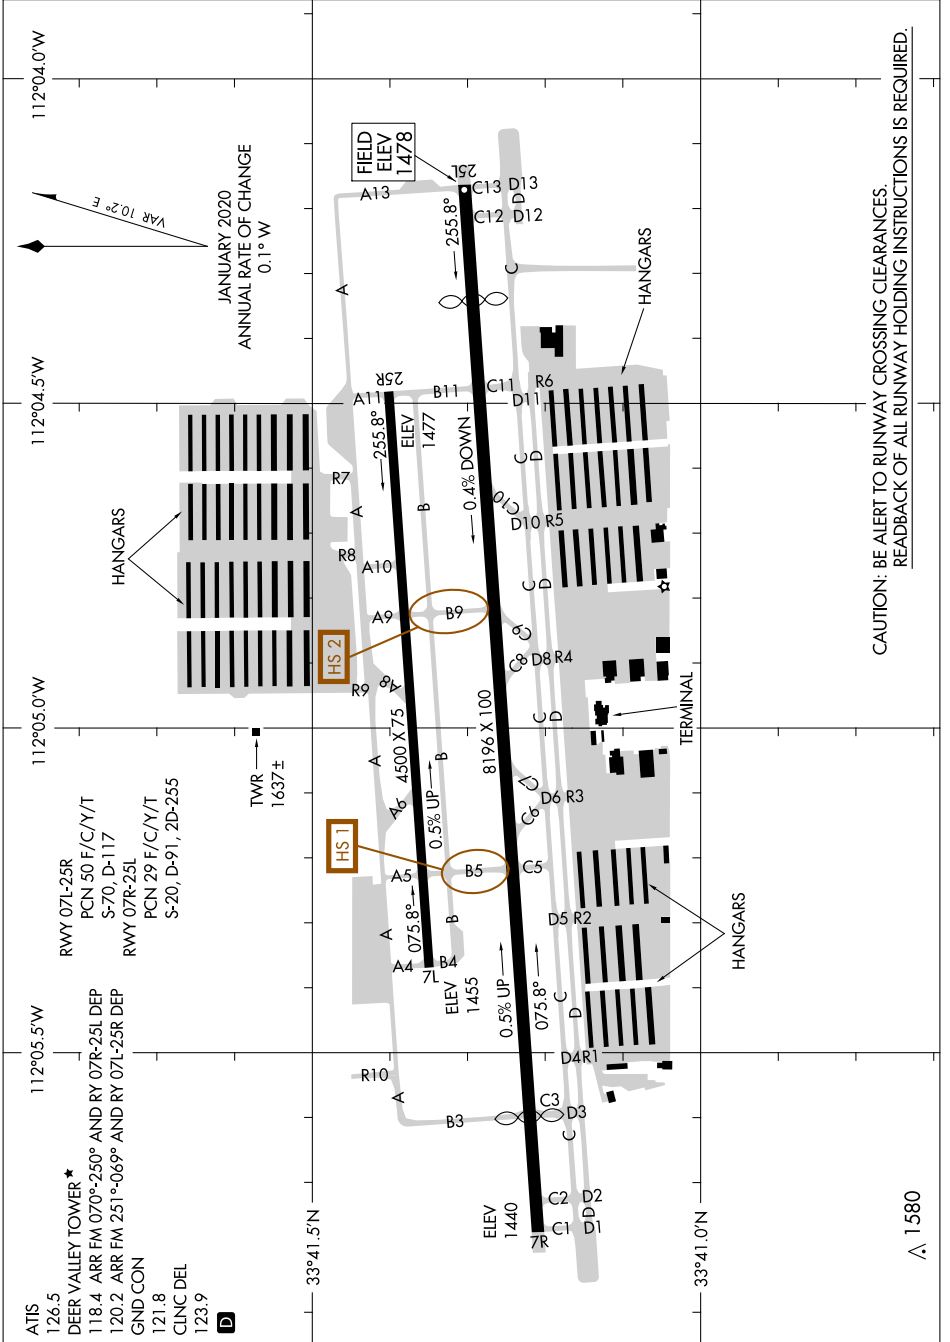

AIRPORT DIAGRAM

AL-6646 (FAA)

PHOENIX DEER VALLEY (DVT)
PHOENIX, ARIZONA

SW-4, 11 JUL 2024 to 08 AUG 2024

CAUTION: BE ALERT TO RUNWAY CROSSING CLEARANCES.
READBACK OF ALL RUNWAY HOLDING INSTRUCTIONS IS REQUIRED.

SW-4, 11 JUL 2024 to 08 AUG 2024

1580

AIRPORT DIAGRAM

PHOENIX, ARIZONA
PHOENIX DEER VALLEY (DVT)