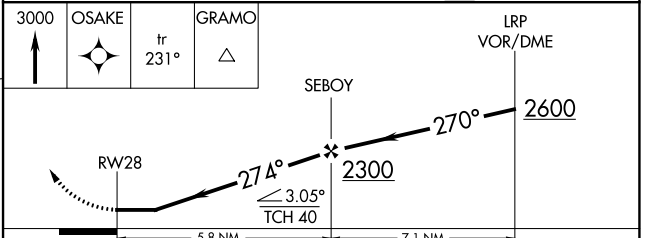

APP CRS 274°	Rwy Idg TDZE Apt Elev	3250 458 458
------------------------	-----------------------------	-----------------------------------------

RNAV (GPS) RWY 28

DONEGAL SPRINGS AIRPARK (N71)

RNP APCH - GPS.	<p>⚠ Procedure NA at night. Use Harrisburg Intl altimeter setting; when not received, use Fort Indiantown Gap altimeter setting and increase all MDAs 20 feet.</p>	<p>MISSED APPROACH: Climb to 3000 direct OSAKE and via 231° track to GRAMO and hold.</p>
-----------------	---------------------------------------------------------------------------------------------------------------------------------------------------------------------------	------------------------------------------------------------------------------------------

NE-4, 11 JUL 2024 to 08 AUG 2024

NE-4, 11 JUL 2024 to 08 AUG 2024

ELEV 458	TDZE 458
----------	----------

CATEGORY	A	B	C	D
LNAV MDA	1380-1¼	922 (1000-1¼)	NA	
CIRCLING	1380-1¼	922 (1000-1¼)	NA	