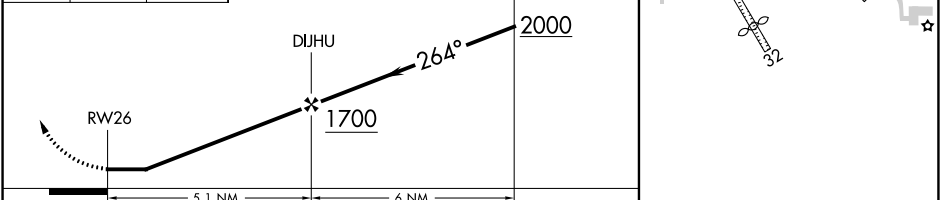

CATEGORY	A	B	C	D	LIRL Rwy 8-26
☑ CIRCLING	480-1 447 (500-1)	500-1 467 (500-1)	NA