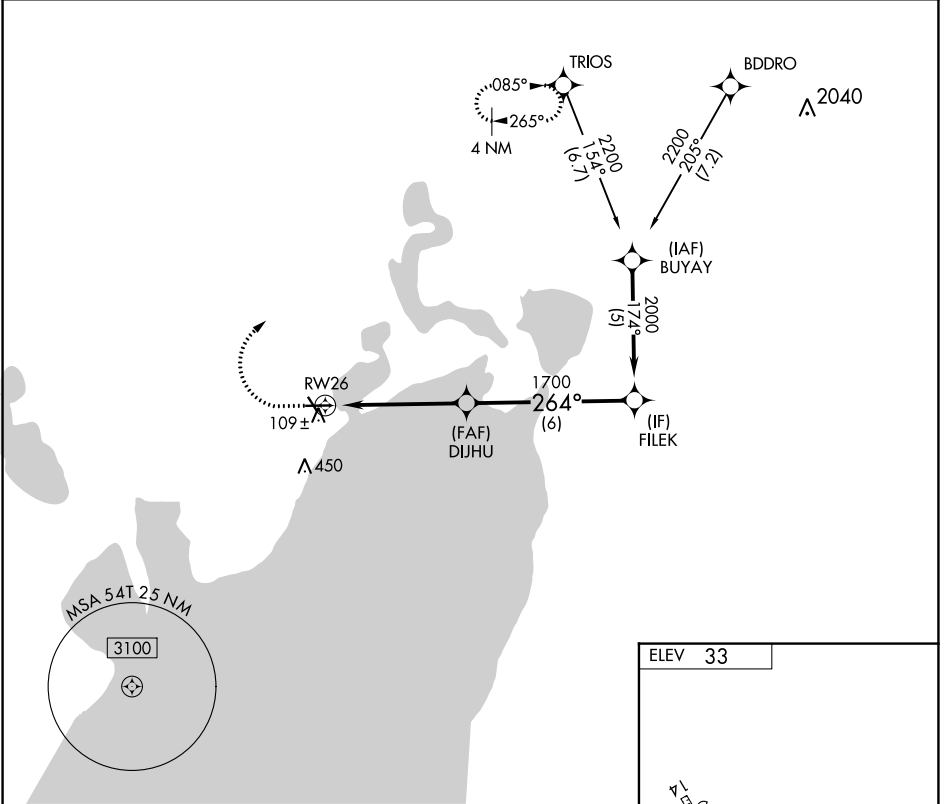

APP CRS <b>264°</b>	Rwy Idg TDZE Apt Elev	<b>N/A</b> <b>N/A</b> <b>33</b>
------------------------	-----------------------------	---------------------------------------

# RNAV (GPS)-A

RWJ AIRPARK (54T)

RNP APCH. ▼ ▲ NA	Circling NA to Rwy 14 and 32. Procedure NA at night. Use William P Hobby altimeter setting.	MISSED APPROACH: Climb to 500 then climbing right turn to 2200 direct TRIOS and hold.
------------------------	--	---

HOU ASOS <b>124.6</b>	HOUSTON APP CON <b>134.45 284.0</b>	UNICOM <b>122.7 (CTAF)</b>
--------------------------	--	-------------------------------

SC-5, 11 JUL 2024 to 08 AUG 2024

SC-5, 11 JUL 2024 to 08 AUG 2024

500	2200	TRIOS	Visual Segment - Obstacles.
↑	↷	✧	

CATEGORY	A	B	C	D	LIRL Rwy 8-26
☑ CIRCLING	480-1 447 (500-1)	500-1 467 (500-1)	NA		