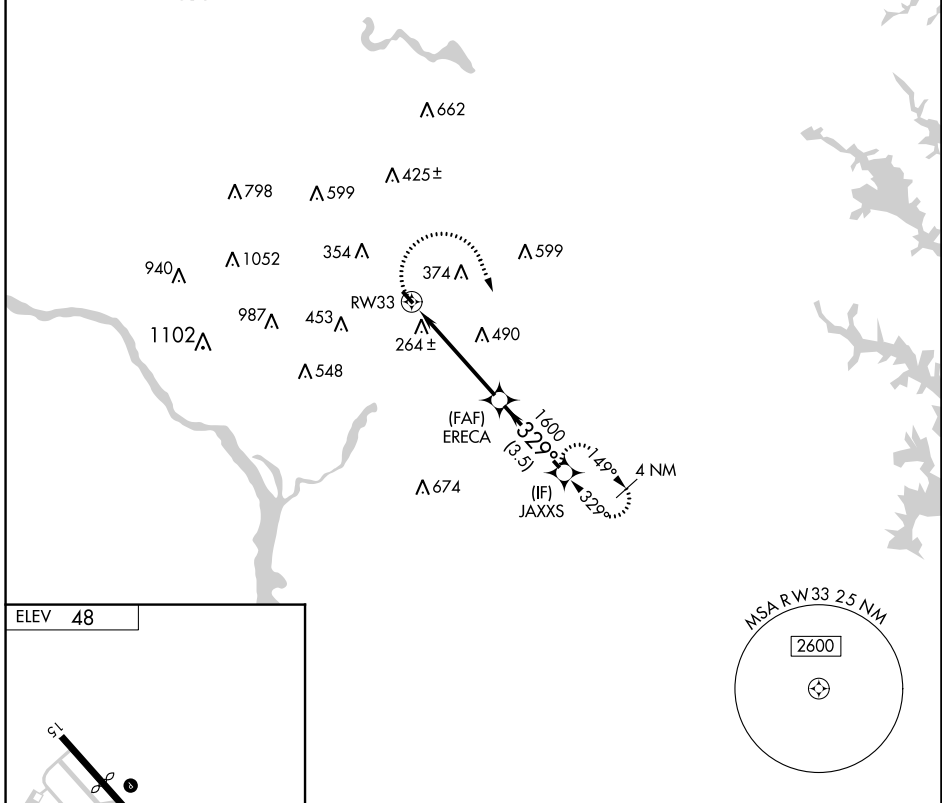

APP CRS 329°	Rwy Idg TDZE Apt Elev	N/A N/A 48
------------------------	-----------------------------	---------------------------------------

RNAV (GPS)-B

COLLEGE PARK (CGS)

RNP APCH. ▼	MISSED APPROACH: Climbing right turn to 2400 direct JAXXS and hold.
----------------	---

AWOS-3 121.225	POTOMAC APP CON 125.65 348.725	UNICOM 122.975 (CTAF) 1
--------------------------	--	--

RADAR REQUIRED

REIL Rwy 15 and 33 **1**
MIRL Rwy 15-33 **1**

CATEGORY	A	B	C	D
C CIRCLING	680-1 632 (700-1)	720-1 672 (700-1)	NA	