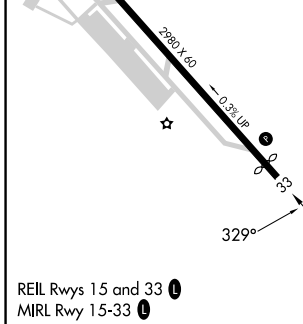

APP CRS 329°	Rwy Idg TDZE Apt Elev	N/A N/A 48
------------------------	-----------------------------	---------------------------------------

RNAV (GPS)-B

COLLEGE PARK (CGS)

RNP APCH. ▼	MISSED APPROACH: Climbing right turn to 2400 direct JAXXS and hold.
----------------	---

AWOS-3 121.225	POTOMAC APP CON 125.65 348.725	UNICOM 122.975 (CTAF) 1
--------------------------	--	--

RADAR REQUIRED

REIL Rwy 15 and 33 **1**
MIRL Rwy 15-33 **1**

CATEGORY	A	B	C	D
C CIRCLING	680-1 632 (700-1)	720-1 672 (700-1)	NA	