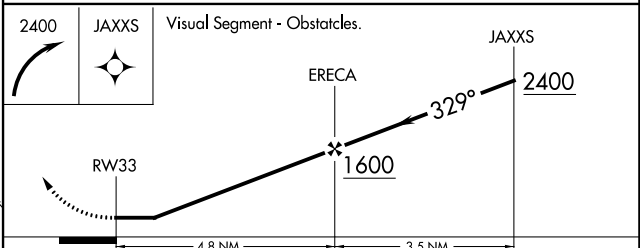

CATEGORY	A	B	C	D
C CIRCLING	680-1 632 (700-1)	720-1 672 (700-1)	NA