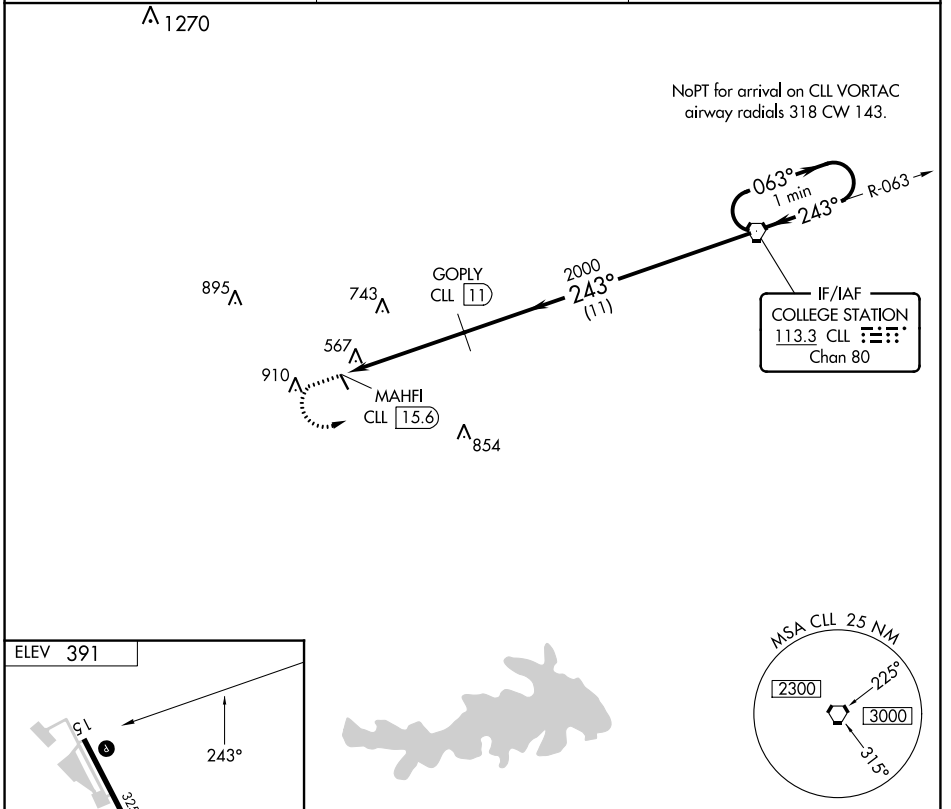

VORTAC CLL <b>113.3</b> Chan <b>80</b>	APP CRS <b>243°</b>	Rwy Idg TDZE Apt Elev <b>391</b>	N/A N/A <b>391</b>
--	------------------------	---	--------------------------

# VOR/DME-A

CALDWELL MUNI (R/WV)

**⚠** When local altimeter setting not received, use College Station altimeter setting and increase MDA 60 feet. Circling NA east of Rwy 15-33. Procedure NA at night.

MISSED APPROACH: Climb to 2000 then climbing left turn to 2100 direct CLL VORTAC and hold.

AWOS-3PT <b>118.35</b>	HOUSTON APP CON <b>134.3 360.85</b>	CTAF <b>122.9</b>
---------------------------	--	----------------------

SC-5, 11 JUL 2024 to 08 AUG 2024

SC-5, 11 JUL 2024 to 08 AUG 2024