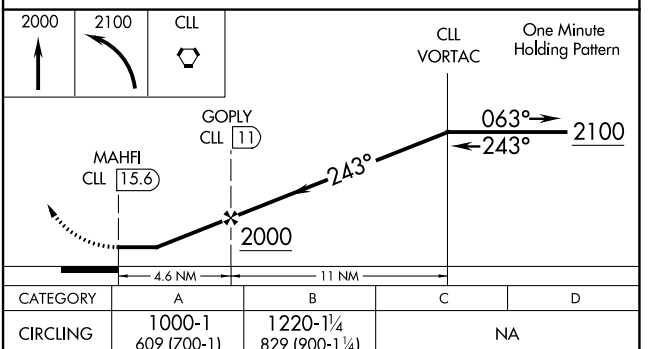

VORTAC CLL 113.3 Chan 80	APP CRS 243°	Rwy Idg TDZE Apt Elev 391	N/A N/A 391

VOR/DME-A

CALDWELL MUNI (R/WV)

⚠ When local altimeter setting not received, use College Station altimeter setting and increase MDA 60 feet. Circling NA east of Rwy 15-33. Procedure NA at night.

MISSED APPROACH: Climb to 2000 then climbing left turn to 2100 direct CLL VORTAC and hold.

AWOS-3PT 118.35	HOUSTON APP CON 134.3 360.85	CTAF 122.9

SC-5, 11 JUL 2024 to 08 AUG 2024

SC-5, 11 JUL 2024 to 08 AUG 2024