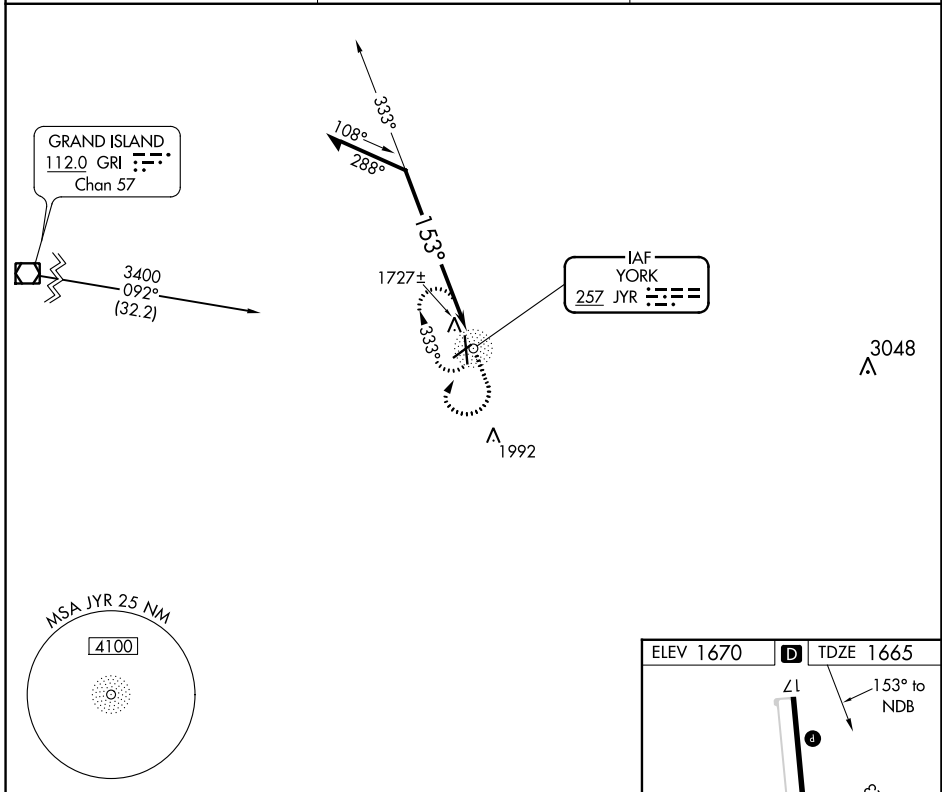

NDB JYR 257	APP CRS 153°	Rwy Idg TDZE Apt Elev	5898 1665 1670
-----------------------	------------------------	-----------------------------	---

NDB RWY 17

YORK MUNI (JYR)

⚠ When local altimeter setting not received, use Aurora altimeter setting and increase all MDA 60 feet, increase Straight-in and Circling visibilities Cat C ¼ mile. Visibility reduction by helicopters NA.

⚠ NA MISSED APPROACH: Climb to 3000 then climbing right turn to 3300 direct JYR NDB and hold.

AWOS-3 124.175	MINNEAPOLIS CENTER 119.4 278.8	UNICOM 122.8 (CTAF) 0
--------------------------	--	---------------------------------

CATEGORY	A	B	C	D
S-17	2300-1	635 (700-1)	2300-1¾ 635 (700-1¾)	NA
CIRCLING	2300-1	630 (700-1)	2300-1¾ 630 (700-1¾)	NA

NC-2, 11 JUL 2024 to 08 AUG 2024

NC-2, 11 JUL 2024 to 08 AUG 2024