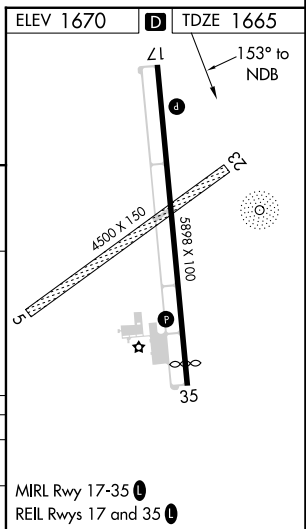

NDB JYR 257	APP CRS 153°	Rwy Idg TDZE Apt Elev	5898 1665 1670
-----------------------	------------------------	-----------------------------	---

NDB RWY 17

YORK MUNI (JYR)

⚠ When local altimeter setting not received, use Aurora altimeter setting and increase all MDA 60 feet, increase Straight-in and Circling visibilities Cat C ¼ mile. Visibility reduction by helicopters NA.

⚠ NA MISSED APPROACH: Climb to 3000 then climbing right turn to 3300 direct JYR NDB and hold.

AWOS-3 124.175	MINNEAPOLIS CENTER 119.4 278.8	UNICOM 122.8 (CTAF) 0
--------------------------	--	---------------------------------

CATEGORY	A	B	C	D
S-17	2300-1	635 (700-1)	2300-1¾ 635 (700-1¾)	NA
CIRCLING	2300-1	630 (700-1)	2300-1¾ 630 (700-1¾)	NA

NC-2, 11 JUL 2024 to 08 AUG 2024

NC-2, 11 JUL 2024 to 08 AUG 2024