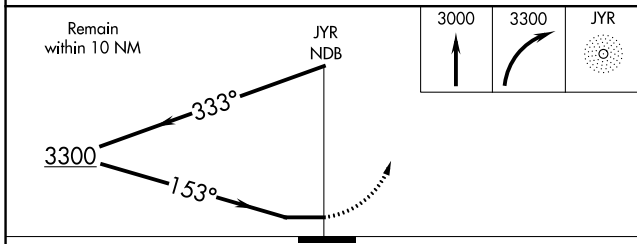

NDB JYR 257	APP CRS 153°	Rwy Idg TDZE Apt Elev	5898 1665 1670
-----------------------	------------------------	-----------------------------	---

NDB RWY 17

YORK MUNI (JYR)

⚠ When local altimeter setting not received, use Aurora altimeter setting and increase all MDA 60 feet, increase Straight-in and Circling visibilities Cat C ¼ mile. Visibility reduction by helicopters NA.

⚠ NA MISSED APPROACH: Climb to 3000 then climbing right turn to 3300 direct JYR NDB and hold.

AWOS-3 124.175	MINNEAPOLIS CENTER 119.4 278.8	UNICOM 122.8 (CTAF) 0
--------------------------	--	---------------------------------