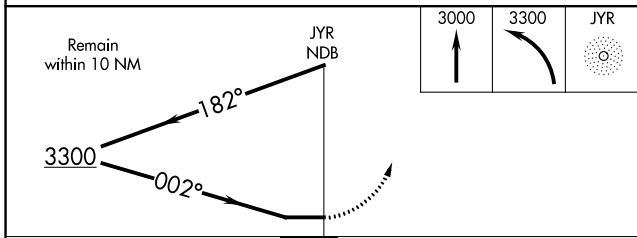

NDB JYR 257	APP CRS 002°	Rwy Idg TDZE Apt Elev	5498 1670 1670

NDB RWY 35

YORK MUNI (JYR)

▼ When local altimeter setting not received, use Aurora altimeter setting and increase all MDA 60 feet. ▲ NA	MISSED APPROACH: Climb to 3000 then climbing left turn to 3300 direct JYR NDB and hold.

AWOS-3 124.175	MINNEAPOLIS CENTER 119.4 278.8	UNICOM 122.8 (CTAF) 0

CATEGORY	A	B	C	D
S-35	2420-1 750 (800-1)	2420-1¼ 750 (800-1¼)	2420-2¼ 750 (800-2¼)	NA
CIRCLING	2420-1 750 (800-1)	2420-1¼ 750 (800-1¼)	2420-2¼ 750 (800-2¼)	NA

NC-2, 11 JUL 2024 to 08 AUG 2024

NC-2, 11 JUL 2024 to 08 AUG 2024