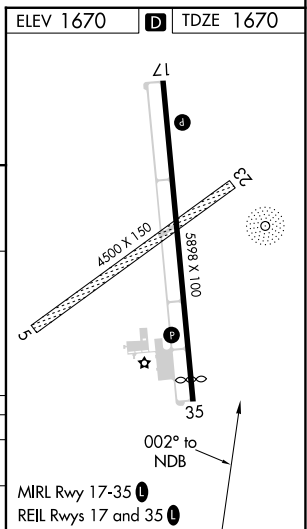

NDB JYR 257	APP CRS 002°	Rwy Idg TDZE Apt Elev	5498 1670 1670
-----------------------	------------------------	-----------------------------	---

NDB RWY 35

YORK MUNI (JYR)

<p>▼ When local altimeter setting not received, use Aurora altimeter setting and increase all MDA 60 feet.</p> <p>▲ NA</p>	<p>MISSED APPROACH: Climb to 3000 then climbing left turn to 3300 direct JYR NDB and hold.</p>
--	--

AWOS-3 124.175	MINNEAPOLIS CENTER 119.4 278.8	UNICOM 122.8 (CTAF) 0
--------------------------	--	---------------------------------

CATEGORY	A	B	C	D
S-35	2420-1 750 (800-1)	2420-1¼ 750 (800-1¼)	2420-2¼ 750 (800-2¼)	NA
CIRCLING	2420-1 750 (800-1)	2420-1¼ 750 (800-1¼)	2420-2¼ 750 (800-2¼)	NA