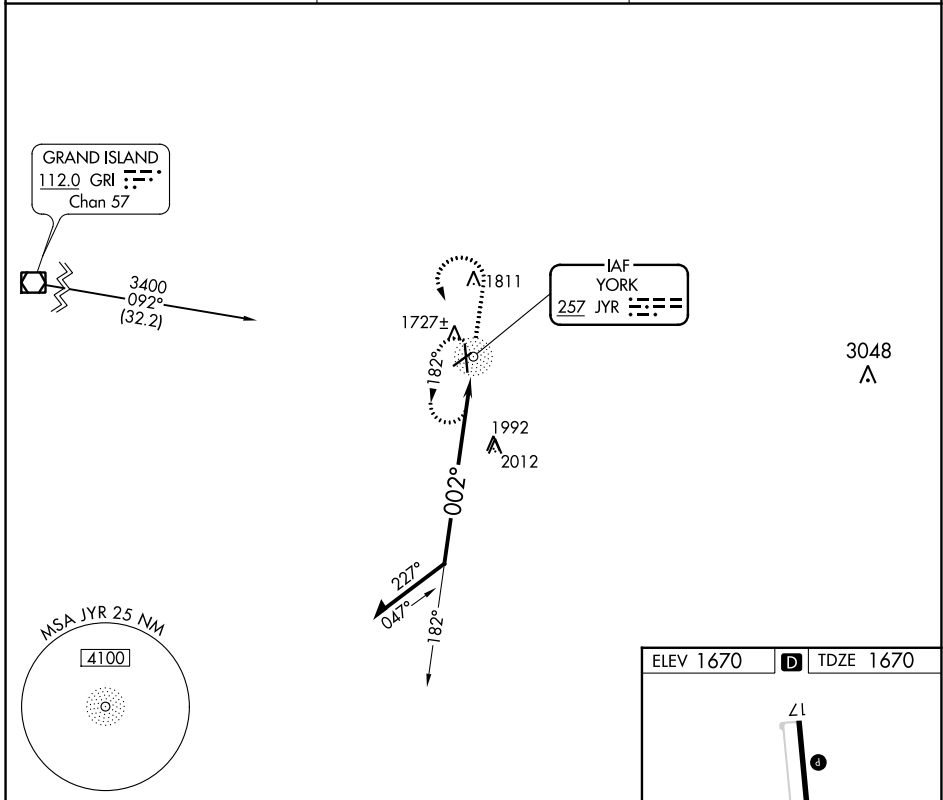

NDB JYR 257	APP CRS 002°	Rwy Idg TDZE Apt Elev	5498 1670 1670
-----------------------	------------------------	-----------------------------	---

NDB RWY 35

YORK MUNI (JYR)

<p>▼ When local altimeter setting not received, use Aurora altimeter setting and increase all MDA 60 feet.</p> <p>▲ NA</p>	<p>MISSED APPROACH: Climb to 3000 then climbing left turn to 3300 direct JYR NDB and hold.</p>
--	--

AWOS-3 124.175	MINNEAPOLIS CENTER 119.4 278.8	UNICOM 122.8 (CTAF) 0
--------------------------	--	---------------------------------

CATEGORY	A	B	C	D
S-35	2420-1 750 (800-1)	2420-1¼ 750 (800-1¼)	2420-2¼ 750 (800-2¼)	NA
CIRCLING	2420-1 750 (800-1)	2420-1¼ 750 (800-1¼)	2420-2¼ 750 (800-2¼)	NA

NC-2, 11 JUL 2024 to 08 AUG 2024

NC-2, 11 JUL 2024 to 08 AUG 2024