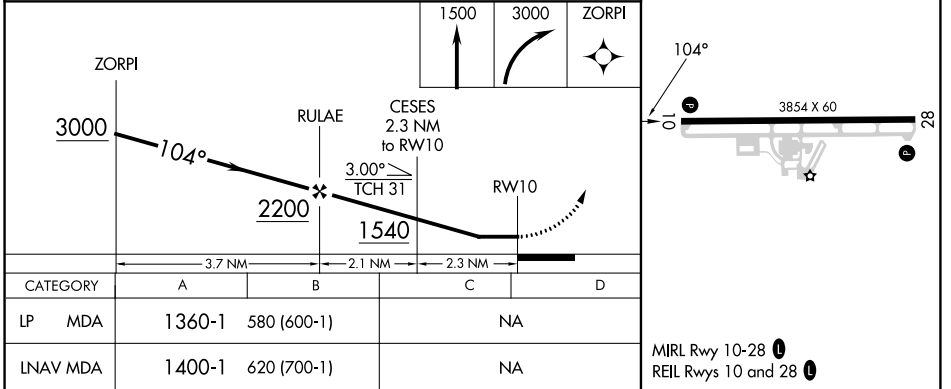

WAAS CH 61030 W10A	APP CRS 104°	Rwy Idg TDZE Apf Elev	3854 780 780
--	------------------------	-----------------------------	---

RNAV (GPS) RWY 10

LE ROY (5GⓈ)

RNP APCH-GPS.		MISSED APPROACH: Climb to 1500 then climbing right turn to 3000 direct ZORPI and hold.
<p>Procedure NA at night. Rwy 10 helicopter visibility reduction below 1 SM NA. Use Rochester altimeter setting.</p>		

ROC ASOS 124.825	ROCHESTER APP CON 123.7 322.3	UNICOM 122.8 (CTAF) 0
----------------------------	---	---------------------------------

NE-2, 11 JUL 2024 to 08 AUG 2024

NE-2, 11 JUL 2024 to 08 AUG 2024