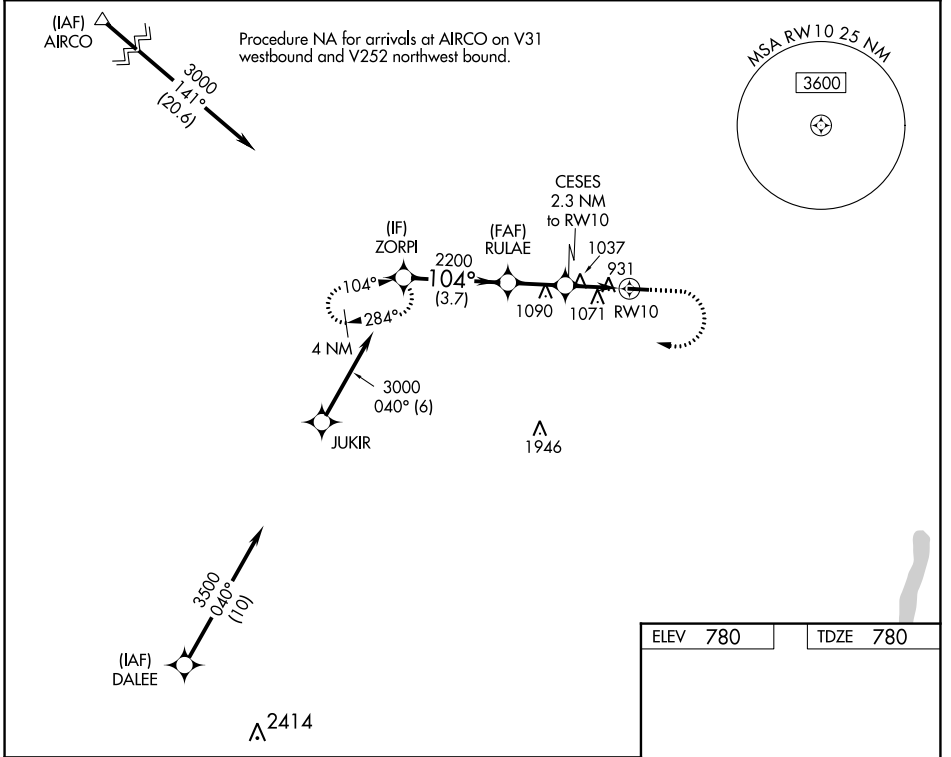

WAAS CH 61030 W10A	APP CRS 104°	Rwy Idg TDZE Apf Elev	3854 780 780
--	------------------------	-----------------------------	---

RNAV (GPS) RWY 10

LE ROY (5GⓈ)

RNP APCH-GPS.		MISSED APPROACH: Climb to 1500 then climbing right turn to 3000 direct ZORPI and hold.
<p>Procedure NA at night. Rwy 10 helicopter visibility reduction below 1 SM NA. Use Rochester altimeter setting.</p>		

ROC ASOS 124.825	ROCHESTER APP CON 123.7 322.3	UNICOM 122.8 (CTAF) 0
----------------------------	---	---------------------------------

NE-2, 11 JUL 2024 to 08 AUG 2024

NE-2, 11 JUL 2024 to 08 AUG 2024