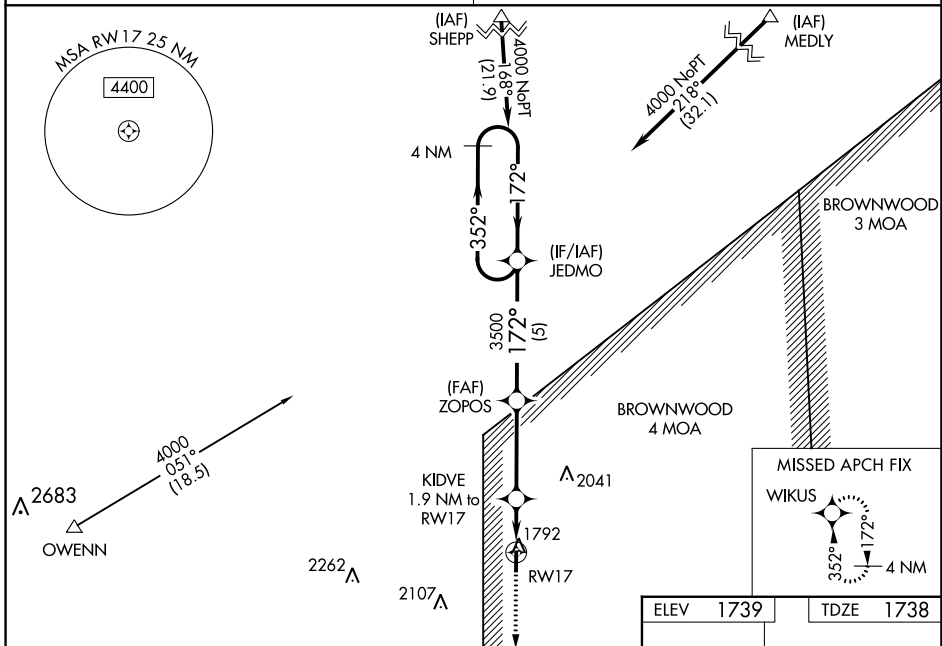

WAAS CH <b>53730</b> <b>W17A</b>	APP CRS <b>172°</b>	Rwy Idg TDZE <b>1738</b> Apt Elev <b>1739</b>
--	------------------------	---

# RNAV (GPS) RWY 17

BRUCE FLD (E30)

▼ Baro-VNAV NA.  
 ▲ NA DME/DME RNP-0.3 NA.  
 Use San Angelo altimeter setting, when not received use Brady altimeter setting and increase all DA 15 feet and all MDA 20 feet, and increase LPV and LNAV/VNAV all Cats visibility 1/8 mile.

MISSED APPROACH:  
 Climb to 4000 direct  
 WIKUS and hold.

SAN ANGELO APP CON ★  
**125.35 354.1**

CTAF  
**122.9 0**

SC-3, 11 JUL 2024 to 08 AUG 2024

SC-3, 11 JUL 2024 to 08 AUG 2024