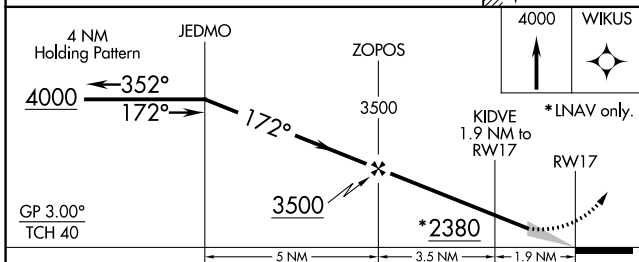

# RNAV (GPS) RWY 17

BRUCE FLD (E30)

▼ Baro-VNAV NA.  
 ▲ NA DME/DME RNP-0.3 NA.  
 Use San Angelo altimeter setting, when not received use Brady altimeter setting and increase all DA 15 feet and all MDA 20 feet, and increase LPV and LNAV/VNAV all Cats visibility 1/8 mile.

MISSED APPROACH:  
 Climb to 4000 direct  
 WIKUS and hold.

SAN ANGELO APP CON ★  
**125.35 354.1**

CTAF  
**122.9 0**

SC-3, 11 JUL 2024 to 08 AUG 2024

SC-3, 11 JUL 2024 to 08 AUG 2024