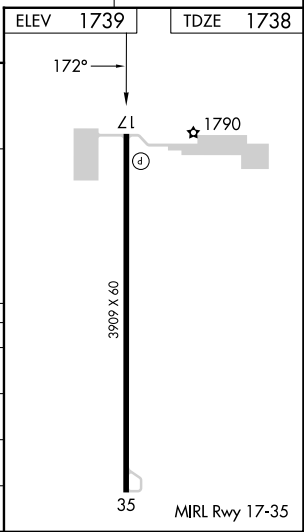

WAAS CH 53730 W17A	APP CRS 172°	Rwy Idg TDZE 1738 Apt Elev 1739

RNAV (GPS) RWY 17

BRUCE FLD (E30)

▼ Baro-VNAV NA.
▲ NA DME/DME RNP-0.3 NA.
Use San Angelo altimeter setting, when not received use Brady altimeter setting and increase all DA 15 feet and all MDA 20 feet, and increase LPV and LNAV/VNAV all Cats visibility 1/8 mile.

MISSED APPROACH:
Climb to 4000 direct
WIKUS and hold.

SAN ANGELO APP CON ★
125.35 354.1

CTAF
122.9 0

SC-3, 11 JUL 2024 to 08 AUG 2024

SC-3, 11 JUL 2024 to 08 AUG 2024