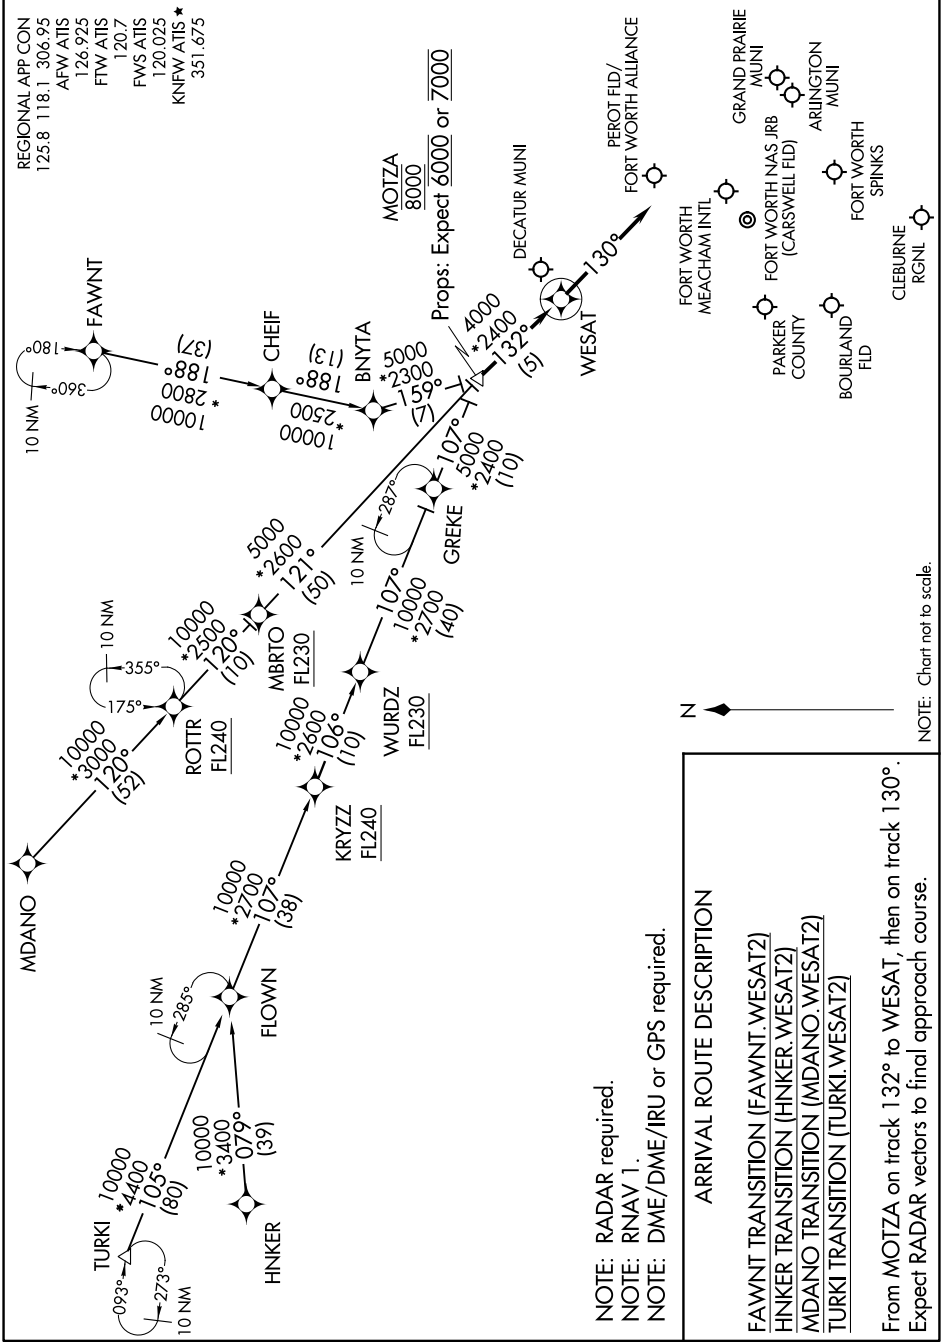

WESAT TWO ARRIVAL (RNAV)

DALLAS-FORT WORTH, TEXAS

SC-2, 11 JUL 2024 to 08 AUG 2024

NOTE: RADAR required.
NOTE: RNAV 1.
NOTE: DME/DME/IRU or GPS required.

ARRIVAL ROUTE DESCRIPTION

FAWNNT TRANSITION (FAWNNT.WESAT2)
HNKER TRANSITION (HNKER.WESAT2)
MDANO TRANSITION (MDANO.WESAT2)
TURKI TRANSITION (TURKI.WESAT2)

From MOTZA on track 132° to WESAT, then on track 130°. Expect RADAR vectors to final approach course.

NOTE: Chart not to scale.

SC-2, 11 JUL 2024 to 08 AUG 2024

WESAT TWO ARRIVAL (RNAV)

(MOTZA.WESAT2) 25JUN15

DALLAS-FORT WORTH, TEXAS