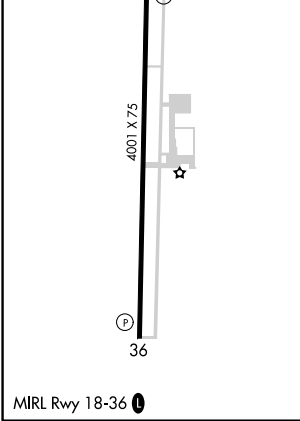

WAAS CH 45922 W18A	APP CRS 175°	Rwy Idg TDZE Apt Elev	4001 532 532

RNAV (GPS) RWY 18

LOCKHART MUNI (5ØR)

RNP APCH.	Baro-VNAV NA. Use San Marcos altimeter setting, when not received, use Austin-Bergstrom Intl altimeter setting and increase all DA 16 feet, all MDA 20 feet; increase LNAV Cat B visibility ¼ SM.	MISSED APPROACH: Climb to 4000 direct EDIVE and on track 095° to SEEDS and hold.

AUSTIN APP CON 120.875 270.25	UNICOM 122.8 (CTAF) 0

CATEGORY	A	B	C	D
LPV DA	815-1 283 (300-1)			NA
LNAV/VNAV DA	883-1¼ 351 (400-1¼)			NA
LNAV MDA	1260-1 728 (800-1)		1260-2 728 (800-2)	NA

SC-3, 11 JUL 2024 to 08 AUG 2024

SC-3, 11 JUL 2024 to 08 AUG 2024