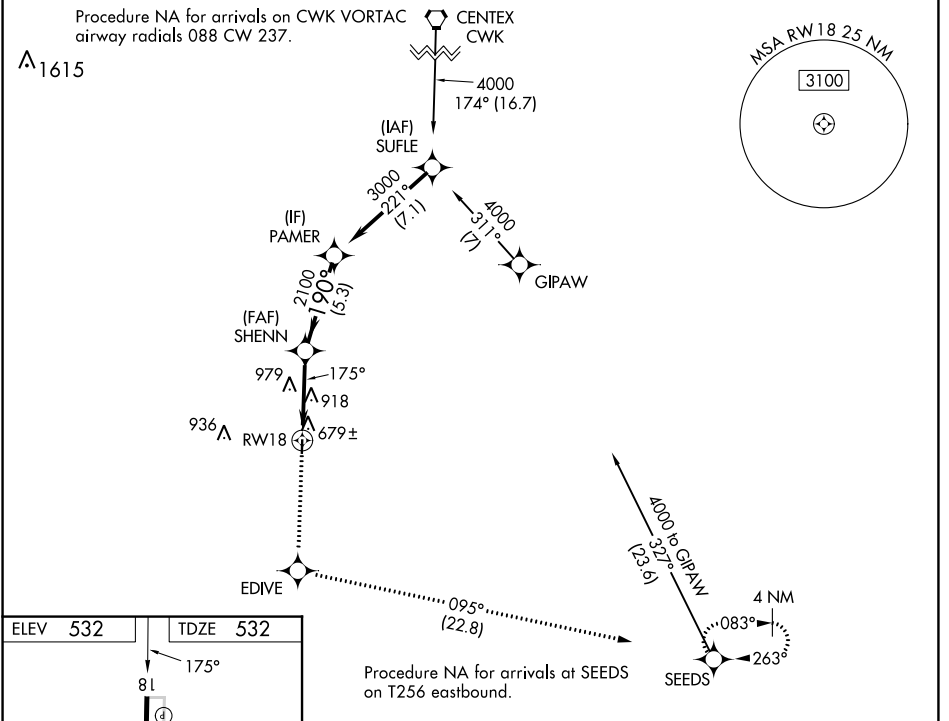

WAAS CH 45922 W18A	APP CRS 175°	Rwy Idg TDZE Apt Elev	4001 532 532
--	------------------------	-----------------------------	---

RNAV (GPS) RWY 18

LOCKHART MUNI (5ØR)

RNP APCH.	<p>Baro-VNAV NA. Use San Marcos altimeter setting, when not received, use Austin-Bergstrom Intl altimeter setting and increase all DA 16 feet, all MDA 20 feet; increase LNAV Cat B visibility ¼ SM.</p>	<p>MISSED APPROACH: Climb to 4000 direct EDIVE and on track 095° to SEEDS and hold.</p>
-----------	--	---

<p>AUSTIN APP CON 120.875 270.25</p>	<p>UNICOM 122.8 (CTAF) 0</p>
---	---

CATEGORY	A	B	C	D
LPV DA	815-1 283 (300-1)			NA
LNAV/VNAV DA	883-1¼ 351 (400-1¼)			NA
LNAV MDA	1260-1 728 (800-1)		1260-2 728 (800-2)	NA

SC-3, 11 JUL 2024 to 08 AUG 2024

SC-3, 11 JUL 2024 to 08 AUG 2024