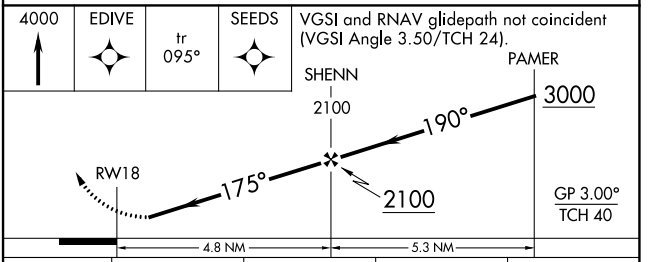

WAAS CH 45922 W18A	APP CRS 175°	Rwy Idg TDZE Apt Elev	4001 532 532
--	------------------------	-----------------------------	---

RNAV (GPS) RWY 18

LOCKHART MUNI (5ØR)

RNP APCH.	<p>Baro-VNAV NA. Use San Marcos altimeter setting, when not received, use Austin-Bergstrom Intl altimeter setting and increase all DA 16 feet, all MDA 20 feet; increase LNAV Cat B visibility ¼ SM.</p>	<p>MISSED APPROACH: Climb to 4000 direct EDIVE and on track 095° to SEEDS and hold.</p>
-----------	--	---

<p>AUSTIN APP CON 120.875 270.25</p>	<p>UNICOM 122.8 (CTAF) 0</p>
---	---

CATEGORY	A	B	C	D
LPV DA	815-1 283 (300-1)			NA
LNAV/VNAV DA	883-1¼ 351 (400-1¼)			NA
LNAV MDA	1260-1 728 (800-1)		1260-2 728 (800-2)	NA