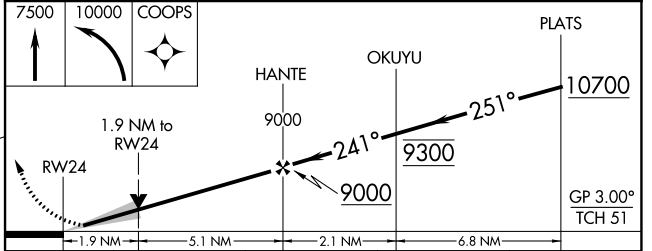

CATEGORY	A	B	C	D
LPV DA	6971-3/4		200 (200-3/4)	
LNAV/VNAV DA	7220-13/8		449 (500-13/8)	
LNAV MDA	7380-1	609 (600-1)	7380-13/4	609 (600-13/4)
CIRCLING	7380-1	566 (600-1)	7600-21/4 786 (800-21/4)	7860-3 1046 (1100-3)

SW-1, 11 JUL 2024 to 08 AUG 2024

SW-1, 11 JUL 2024 to 08 AUG 2024