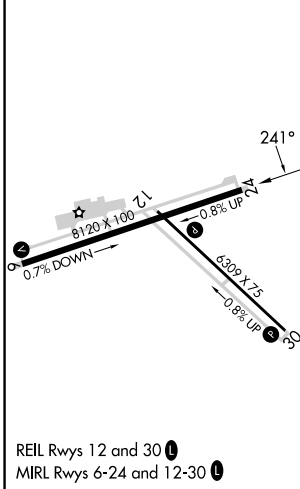

CATEGORY	A	B	C	D
LPV DA	6971-3/4		200 (200-3/4)	
LNAV/VNAV DA	7220-13/8		449 (500-13/8)	
LNAV MDA	7380-1	609 (600-1)	7380-13/4	609 (600-13/4)
CIRCLING	7380-1	566 (600-1)	7600-21/4 786 (800-21/4)	7860-3 1046 (1100-3)

SW-1, 11 JUL 2024 to 08 AUG 2024

SW-1, 11 JUL 2024 to 08 AUG 2024