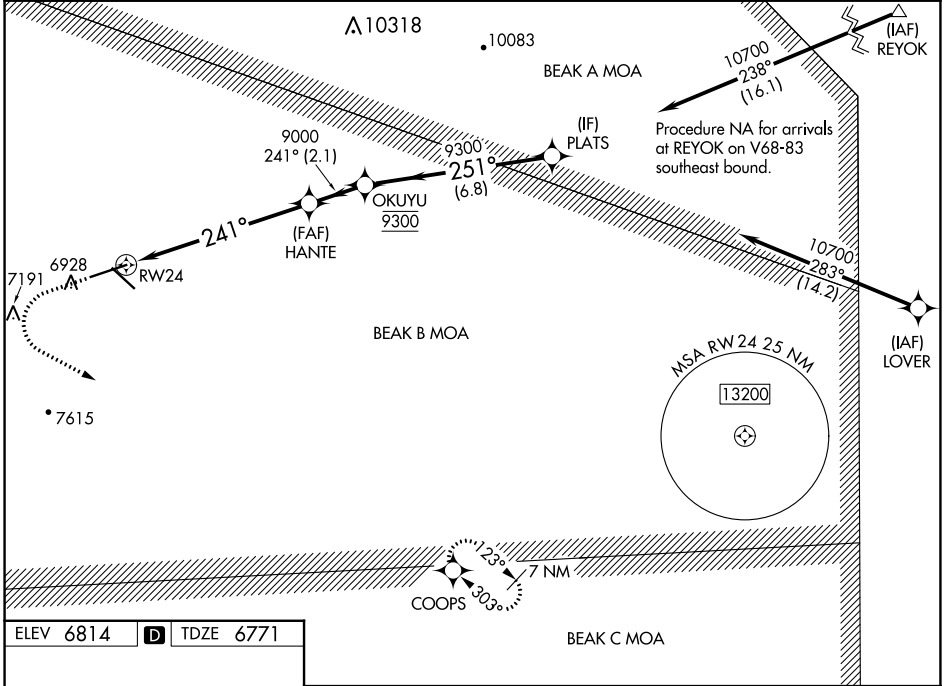

WAAS CH 53420 W24A	APP CRS 241°	Rwy ldg TDZE Apt Elev	8120 6771 6814
--	------------------------	-----------------------------	---

RNAV (GPS) RWY 24

SIERRA BLANCA RGNL (S.R.R.)

RNP APCH - GPS.	MISSED APPROACH: Climb to 7500 then climbing left turn to 10000 direct COOPS and hold.
<p>▼ When local altimeter setting not received, procedure NA.</p> <p>⚠ For uncompensated Baro-VNAV systems, LNAV/VNAV NA below -28°C or above 54°C. Circling Rwy 12 NA at night.</p>	

AWOS-3 126.475	ALBUQUERQUE CENTER 132.65 257.6	UNICOM 122.8 (CTAF) 0
--------------------------	---	---------------------------------

ELEV 6814	D	TDZE 6771
-----------	---	-----------

CATEGORY	A	B	C	D
LPV DA	6971-3/4		200 (200-3/4)	
LNAV/VNAV DA	7220-13/8		449 (500-13/8)	
LNAV MDA	7380-1	609 (600-1)	7380-13/4	609 (600-13/4)
CIRCLING	7380-1	566 (600-1)	7600-21/4 786 (800-21/4)	7860-3 1046 (1100-3)

SW-1, 11 JUL 2024 to 08 AUG 2024

SW-1, 11 JUL 2024 to 08 AUG 2024