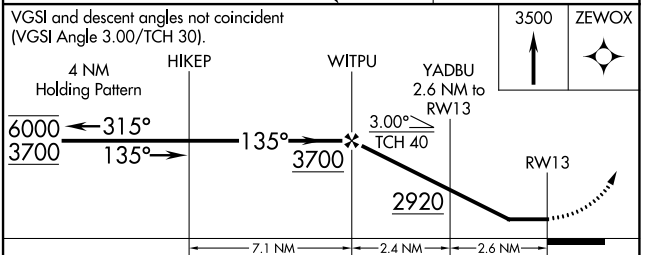

WAAS CH 93921 W13A	APP CRS 135°	Rwy Idg 4400 TDZE 2061 Apt Elev 2062
--	------------------------	---

RNAV (GPS) RWY 13

GETTYSBURG MUNI (ØD8)

RNP APCH-GPS.

⚠ NA Circling NA to Rwy 4 and 22. Procedure NA at night. Rwy 13 helicopter visibility reduction below 1 SM NA. When local altimeter setting not received, use Pierre altimeter setting.

MISSED APPROACH: Climb to 3500 direct ZEWOX and hold.

AWOS-3P 119.275	MINNEAPOLIS CENTER 125.1 269.1	UNICOM 122.8 (CTAF) 0
---------------------------	--	---------------------------------

ELEV 2062	TDZE 2061
-----------	-----------