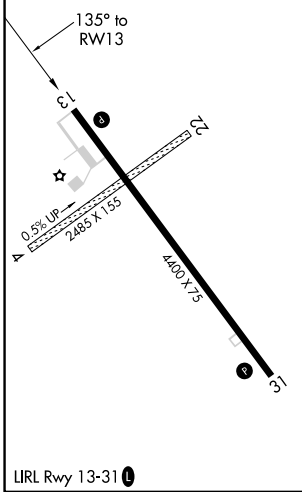

WAAS CH 93921 W13A	APP CRS 135°	Rwy Idg 4400 TDZE 2061 Apt Elev 2062
--	------------------------	---

RNAV (GPS) RWY 13

GETTYSBURG MUNI (ØD8)

RNP APCH-GPS.

⚠ NA Circling NA to Rwy 4 and 22. Procedure NA at night. Rwy 13 helicopter visibility reduction below 1 SM NA. When local altimeter setting not received, use Pierre altimeter setting.

MISSED APPROACH: Climb to 3500 direct ZEWOX and hold.

AWOS-3P 119.275	MINNEAPOLIS CENTER 125.1 269.1	UNICOM 122.8 (CTAF) 0
---------------------------	--	---------------------------------

ELEV 2062	TDZE 2061
-----------	-----------

CATEGORY	A	B	C	D
LP MDA	2560-1	499 (500-1)	2560-1 ³ / ₈ 499 (500-1 ³ / ₈)	NA
LNAV MDA	2620-1	559 (600-1)	2620-1 ¹ / ₈ 559 (600-1 ¹ / ₈)	NA
ⓐ CIRCLING	2660-1	598 (600-1)	2820-2 ¹ / ₄ 758 (800-2 ¹ / ₄)	NA