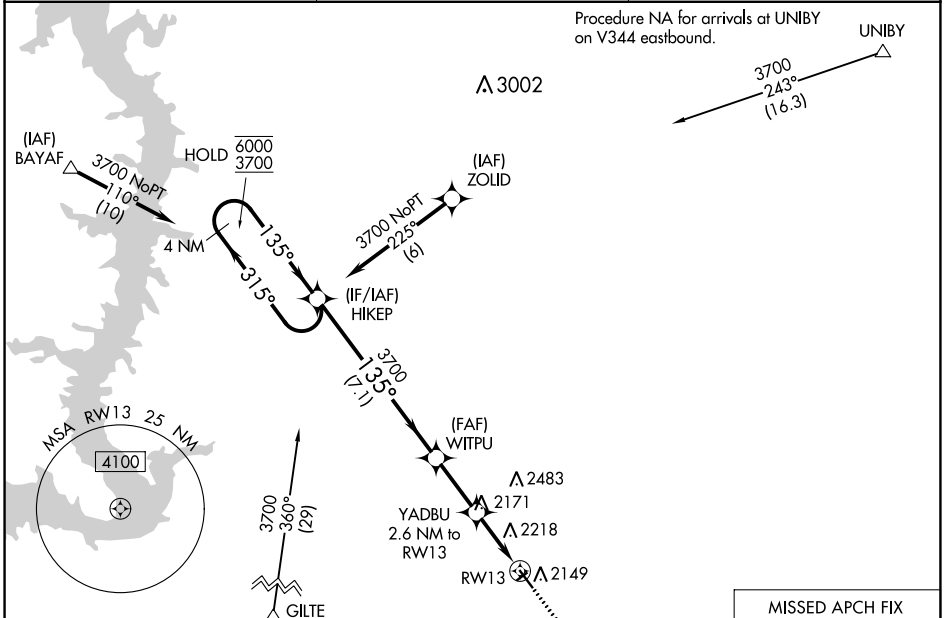

WAAS CH 93921 W13A	APP CRS 135°	Rwy Idg 4400 TDZE 2061 Apt Elev 2062
--	------------------------	---

RNAV (GPS) RWY 13

GETTYSBURG MUNI (ØD8)

RNP APCH-GPS.

⚠ NA Circling NA to Rwy 4 and 22. Procedure NA at night. Rwy 13 helicopter visibility reduction below 1 SM NA. When local altimeter setting not received, use Pierre altimeter setting.

MISSED APPROACH: Climb to 3500 direct ZEWOX and hold.

AWOS-3P 119.275	MINNEAPOLIS CENTER 125.1 269.1	UNICOM 122.8 (CTAF) 0
---------------------------	--	---------------------------------

ELEV 2062	TDZE 2061
-----------	-----------

NC-1, 11 JUL 2024 to 08 AUG 2024

NC-1, 11 JUL 2024 to 08 AUG 2024