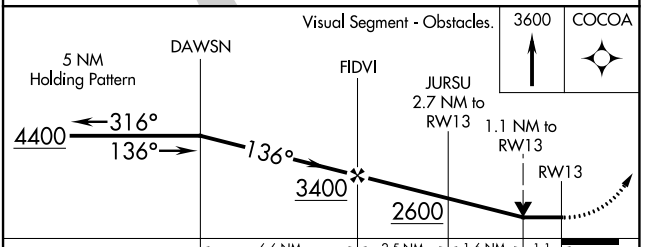

WAAS CH 42841 W13A	APP CRS 136°	Rwy Idg TDZE Apt Elev	4299 1696 1696
--	------------------------	-----------------------------	---

RNAV (GPS) RWY 13

CHAMBERLAIN MUNI (9V9)

<p>▽ DME/DME RNP-0.3 NA. Rwy 13 helicopter visibility reduction below ¾ SM NA. Circling NA to Rwys 18 and 36.</p>		<p>MISSED APPROACH: Climb to 3600 direct COCOA and hold.</p>	
AWOS-3P 118.025	MINNEAPOLIS CENTER 125.1 269.1	GCO 121.725	UNICOM 122.8 (CTAF) 0

NC-1, 11 JUL 2024 to 08 AUG 2024

NC-1, 11 JUL 2024 to 08 AUG 2024

CATEGORY	A	B	C	D
LP MDA	2080-1	384 (400-1)	2080-1½ 384 (400-1½)	NA
LNAV MDA	2100-1	404 (500-1)	2100-1½ 404 (500-1½)	NA
☑ CIRCLING	2200-1	504 (600-1)	2200-1½ 504 (600-1½)	NA