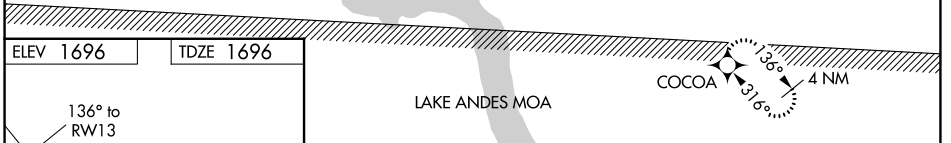

WAAS CH 42841 W13A	APP CRS 136°	Rwy Idg TDZE Apt Elev	4299 1696 1696
--	------------------------	-----------------------------	---

RNAV (GPS) RWY 13

CHAMBERLAIN MUNI (9V9)

<p>▽ DME/DME RNP-0.3 NA. Rwy 13 helicopter visibility reduction below ¾ SM NA. Circling NA to Rwys 18 and 36.</p>		<p>MISSED APPROACH: Climb to 3600 direct COCOA and hold.</p>	
AWOS-3P 118.025	MINNEAPOLIS CENTER 125.1 269.1	GCO 121.725	UNICOM 122.8 (CTAF) 0

NC-1, 11 JUL 2024 to 08 AUG 2024

NC-1, 11 JUL 2024 to 08 AUG 2024

CATEGORY	A	B	C	D
LP MDA	2080-1	384 (400-1)	2080-1½ 384 (400-1½)	NA
LNAV MDA	2100-1	404 (500-1)	2100-1½ 404 (500-1½)	NA
☑ CIRCLING	2200-1	504 (600-1)	2200-1½ 504 (600-1½)	NA