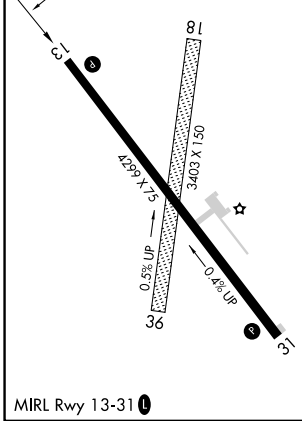

WAAS CH 42841 W13A	APP CRS 136°	Rwy Idg TDZE Apt Elev	4299 1696 1696
--	------------------------	-----------------------------	---

RNAV (GPS) RWY 13

CHAMBERLAIN MUNI (9V9)

<p>▽ DME/DME RNP-0.3 NA. Rwy 13 helicopter visibility reduction below ¾ SM NA. Circling NA to Rwys 18 and 36.</p>		<p>MISSED APPROACH: Climb to 3600 direct COCOA and hold.</p>	
AWOS-3P 118.025	MINNEAPOLIS CENTER 125.1 269.1	GCO 121.725	UNICOM 122.8 (CTAF) 0

NC-1, 11 JUL 2024 to 08 AUG 2024

NC-1, 11 JUL 2024 to 08 AUG 2024

CATEGORY	A	B	C	D
LP MDA	2080-1	384 (400-1)	2080-1½ 384 (400-1½)	NA
LNAV MDA	2100-1	404 (500-1)	2100-1½ 404 (500-1½)	NA
☑ CIRCLING	2200-1	504 (600-1)	2200-1½ 504 (600-1½)	NA