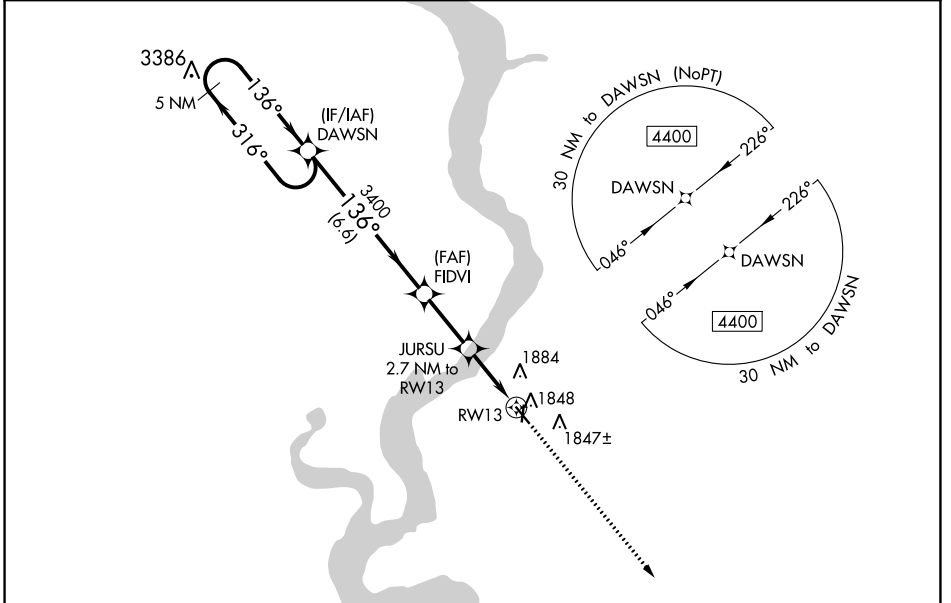

WAAS CH 42841 W13A	APP CRS 136°	Rwy Idg TDZE Apt Elev	4299 1696 1696
--	------------------------	-----------------------------	---

RNAV (GPS) RWY 13

CHAMBERLAIN MUNI (9V9)

<p>▽ DME/DME RNP-0.3 NA. Rwy 13 helicopter visibility reduction below ¾ SM NA. Circling NA to Rwys 18 and 36.</p>		<p>MISSED APPROACH: Climb to 3600 direct COCOA and hold.</p>	
AWOS-3P 118.025	MINNEAPOLIS CENTER 125.1 269.1	GCO 121.725	UNICOM 122.8 (CTAF) 0

NC-1, 11 JUL 2024 to 08 AUG 2024

NC-1, 11 JUL 2024 to 08 AUG 2024

CATEGORY	A	B	C	D
LP MDA	2080-1	384 (400-1)	2080-1½ 384 (400-1½)	NA
LNAV MDA	2100-1	404 (500-1)	2100-1½ 404 (500-1½)	NA
☑ CIRCLING	2200-1	504 (600-1)	2200-1½ 504 (600-1½)	NA