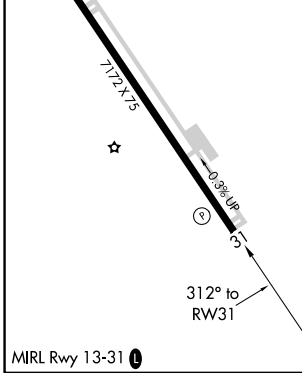

APP CRS	Rwy Idg	7172
312°	TDZE	6522
	Apt Elev	6537

RNAV (GPS) RWY 31

GRANTS-MILAN MUNI (GNT)

RNP APCH-GPS.	MISSED APPROACH: Climb to 11000 direct ZUROS WP and left turn via 302° track to EMUXE WP and hold.
▼ Circling NA east of Rwy 13-31. ▲ NA When local altimeter setting not received, procedure NA.	

AWOS-3PT 118.3	ALBUQUERQUE CENTER 124.325 288.25	UNICOM 122.8 (CTAF)

CATEGORY	A	B	C	D
LNAV MDA	7100-1	578 (600-1)	7100-1½ 578 (600-1½)	NA
CIRCLING	7200-1 663 (700-1)	7480-1¼ 943 (1000-1¼)	8000-3 1463 (1500-3)	NA

SW-1, 11 JUL 2024 to 08 AUG 2024

SW-1, 11 JUL 2024 to 08 AUG 2024