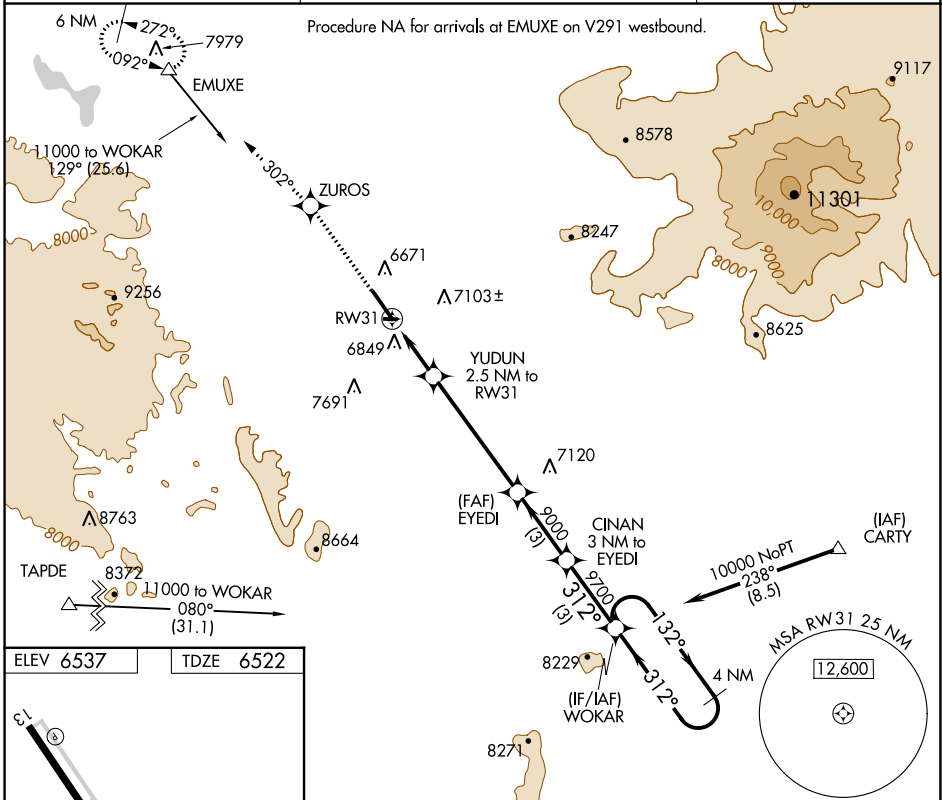

APP CRS	Rwy Idg	7172
312°	TDZE	6522
	Apt Elev	6537

RNAV (GPS) RWY 31

GRANTS-MILAN MUNI (GNT)

RNP APCH-GPS.	MISSED APPROACH: Climb to 11000 direct ZUROS WP and left turn via 302° track to EMUXE WP and hold.
▼ Circling NA east of Rwy 13-31. ▲ NA When local altimeter setting not received, procedure NA.	

AWOS-3PT 118.3	ALBUQUERQUE CENTER 124.325 288.25	UNICOM 122.8 (CTAF)

CATEGORY	A	B	C	D
LNAV MDA	7100-1	578 (600-1)	7100-1½ 578 (600-1½)	NA
CIRCLING	7200-1 663 (700-1)	7480-1¼ 943 (1000-1¼)	8000-3 1463 (1500-3)	NA

SW-1, 11 JUL 2024 to 08 AUG 2024

SW-1, 11 JUL 2024 to 08 AUG 2024