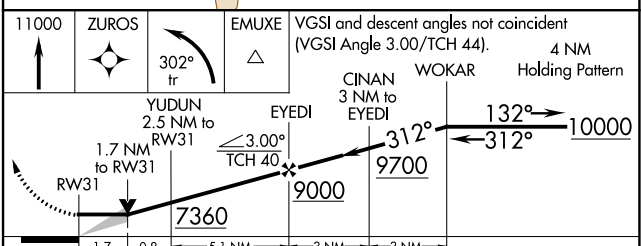

APP CRS	Rwy Idg	7172
312°	TDZE	6522
	Apt Elev	6537

RNAV (GPS) RWY 31

GRANTS-MILAN MUNI (GNT)

RNP APCH-GPS.	MISSED APPROACH: Climb to 11000 direct ZUROS WP and left turn via 302° track to EMUXE WP and hold.
▼ Circling NA east of Rwy 13-31. ▲ NA When local altimeter setting not received, procedure NA.	

AWOS-3PT 118.3	ALBUQUERQUE CENTER 124.325 288.25	UNICOM 122.8 (CTAF)

CATEGORY	A	B	C	D
LNAV MDA	7100-1	578 (600-1)	7100-1½ 578 (600-1½)	NA
CIRCLING	7200-1 663 (700-1)	7480-1¼ 943 (1000-1¼)	8000-3 1463 (1500-3)	NA

SW-1, 11 JUL 2024 to 08 AUG 2024

SW-1, 11 JUL 2024 to 08 AUG 2024