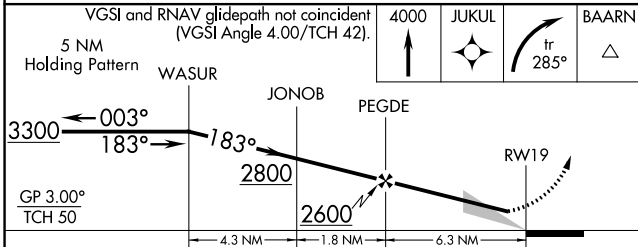

WAAS CH 73001 W 19A	APP CRS 183°	Rwy Idg TDZE 523 Apt Elev 523	3609
---	------------------------	---	-------------

RNAV (GPS) RWY 19

DECK (9D4)

RNP APCH.	MISSED APPROACH: Climb to 4000 direct JUKUL and climbing right turn on track 285° to BAARN and hold.
<p>▼ When local altimeter setting not received, use Reading altimeter setting.</p> <p>▲ Circling Rwy 1 NA at night.</p>	

AWOS-2 118.45	RDG ASOS 127.1	HARRISBURG APP CON 118.25 269.45	UNICOM 122.8 (CTAF) 0
-------------------------	--------------------------	--	---------------------------------

NE-4, 11 JUL 2024 to 08 AUG 2024

NE-4, 11 JUL 2024 to 08 AUG 2024

CATEGORY	A	B	C	D
LPV DA	837-1 314 (400-1)			NA
LNNAV MDA	1200-1	677 (700-1)	1200-2 677 (700-2)	NA
CIRCLING	1200-1 677 (700-1)	1240-1 717 (800-1)	1240-2 717 (800-2)	NA