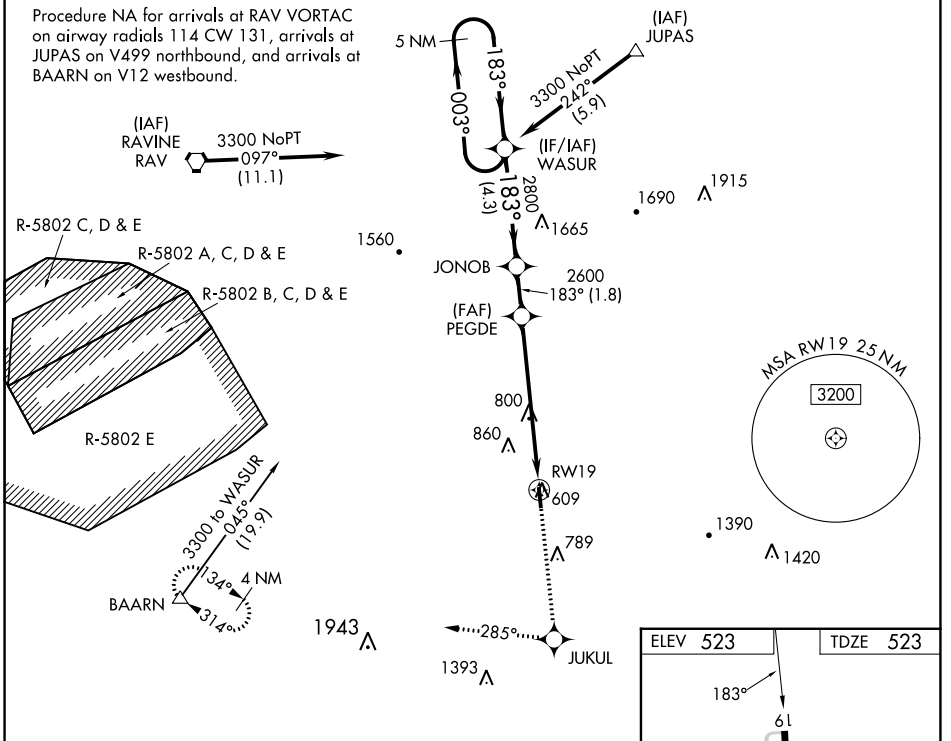

WAAS CH 73001 W 19A	APP CRS 183°	Rwy Idg TDZE 523 Apt Elev 523	3609
---	------------------------	---	-------------

RNAV (GPS) RWY 19

DECK (9D4)

RNP APCH.	MISSED APPROACH: Climb to 4000 direct JUKUL and climbing right turn on track 285° to BAARN and hold.
<p>▼ When local altimeter setting not received, use Reading altimeter setting.</p> <p>▲ Circling Rwy 1 NA at night.</p>	

AWOS-2 118.45	RDG ASOS 127.1	HARRISBURG APP CON 118.25 269.45	UNICOM 122.8 (CTAF) 0
-------------------------	--------------------------	--	---------------------------------

NE-4, 11 JUL 2024 to 08 AUG 2024

NE-4, 11 JUL 2024 to 08 AUG 2024

CATEGORY	A	B	C	D
LPV DA	837-1 314 (400-1)			NA
LNNAV MDA	1200-1	677 (700-1)	1200-2 677 (700-2)	NA
CIRCLING	1200-1 677 (700-1)	1240-1 717 (800-1)	1240-2 717 (800-2)	NA