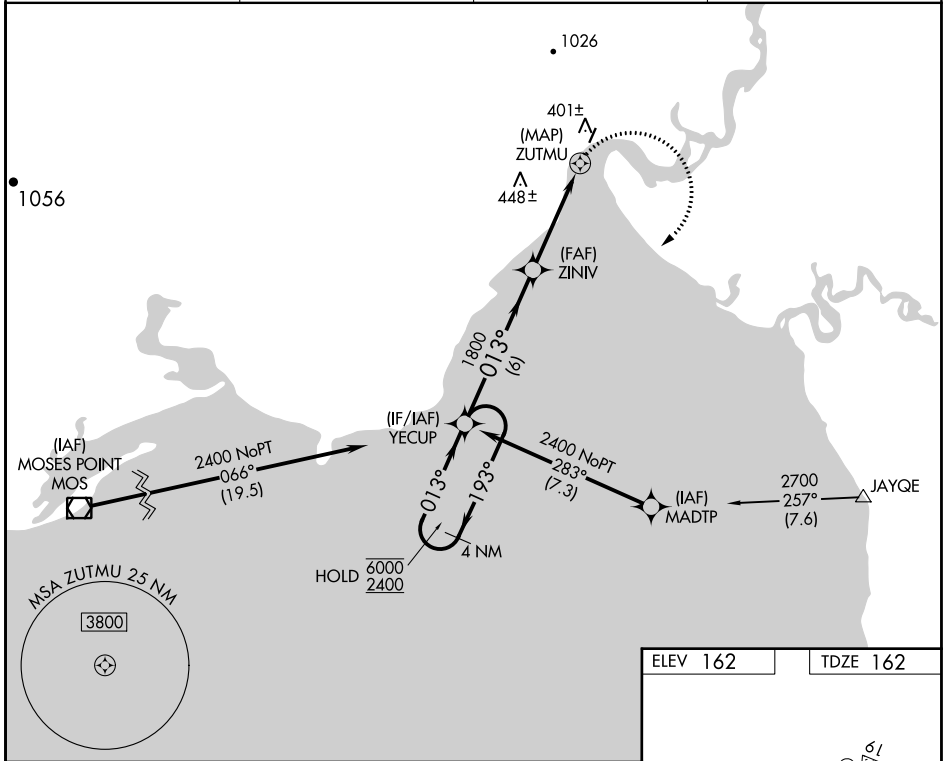

WAAS CH 77843	APP CRS 013°	Rwy Idg TDZE Apt Elev	3002 162 162
W01A			

RNAV (GPS) RWY 1

KOYUK ALFRED ADAMS (KKA)(PAKK)

RNP APCH - GPS.		MISSED APPROACH: Climbing right turn to 2400 direct YECUP and hold.	
NA Circling NA west of Rwy 01-19.			
AWOS-3P 134,95	ANCHORAGE CENTER 135.7 335.5	NOME RADIO 122.35	CTAF 122.80

CATEGORY	A	B	C	D
LP MDA	540-1 378 (400-1)			NA
LNAV MDA	660-1	498 (500-1)	660-1 ³ / ₈ 498 (500-1 ³ / ₈)	NA
CIRCLING	660-1 498 (500-1)	900-1 738 (800-1)	1500-3 1338 (1400-3)	NA