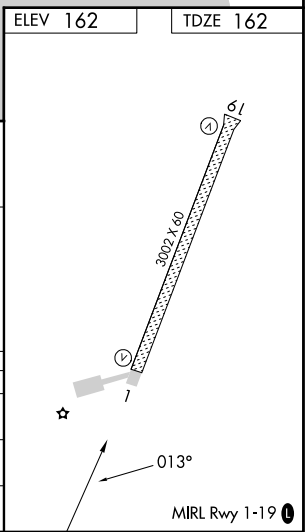

WAAS CH 77843	APP CRS 013°	Rwy Idg TDZE Apt Elev	3002 162 162
W01A			

RNAV (GPS) RWY 1

KOYUK ALFRED ADAMS (KKA)(PAKK)

RNP APCH - GPS.		MISSED APPROACH: Climbing right turn to 2400 direct YECUP and hold.	
NA Circling NA west of Rwy 01-19.			
AWOS-3P 134,95	ANCHORAGE CENTER 135.7 335.5	NOME RADIO 122.35	CTAF 122.80

CATEGORY	A	B	C	D
LP MDA	540-1 378 (400-1)			NA
LNAV MDA	660-1	498 (500-1)	660-1 ³ / ₈ 498 (500-1 ³ / ₈)	NA
CIRCLING	660-1 498 (500-1)	900-1 738 (800-1)	1500-3 1338 (1400-3)	NA