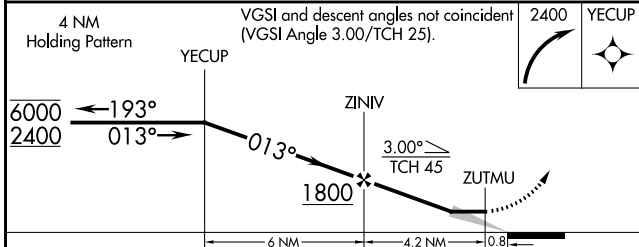

WAAS CH 77843	APP CRS 013°	Rwy Idg TDZE Apt Elev	3002 162 162
W01A			

RNAV (GPS) RWY 1

KOYUK ALFRED ADAMS (KKA)(PAKK)

RNP APCH - GPS.		MISSED APPROACH: Climbing right turn to 2400 direct YECUP and hold.	
NA Circling NA west of Rwy 01-19.			
AWOS-3P 134,95	ANCHORAGE CENTER 135.7 335.5	NOME RADIO 122.35	CTAF 122.80