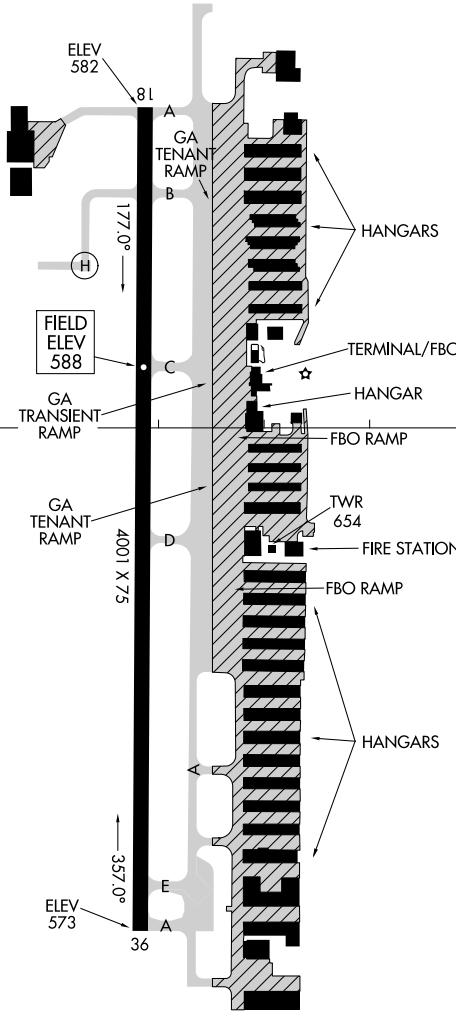

23222

AIRPORT DIAGRAM

AL-9209 (FAA)

GRAND PRAIRIE MUNI (GPM)

GRAND PRAIRIE, TX

AWOS-3P
 118.475
 GRAND PRAIRIE TOWER ★
 128.55
 GND CON
 121.15

SC-2, 11 JUL 2024 to 08 AUG 2024

SC-2, 11 JUL 2024 to 08 AUG 2024

32°42.0'N

△ 745±

RWY 18-36
S-30

32°41.5'N

CAUTION: BE ALERT TO RUNWAY CROSSING CLEARANCES.
READBACK OF ALL RUNWAY HOLDING INSTRUCTIONS IS REQUIRED.

97°03.0'W

97°02.5'W

AIRPORT DIAGRAM