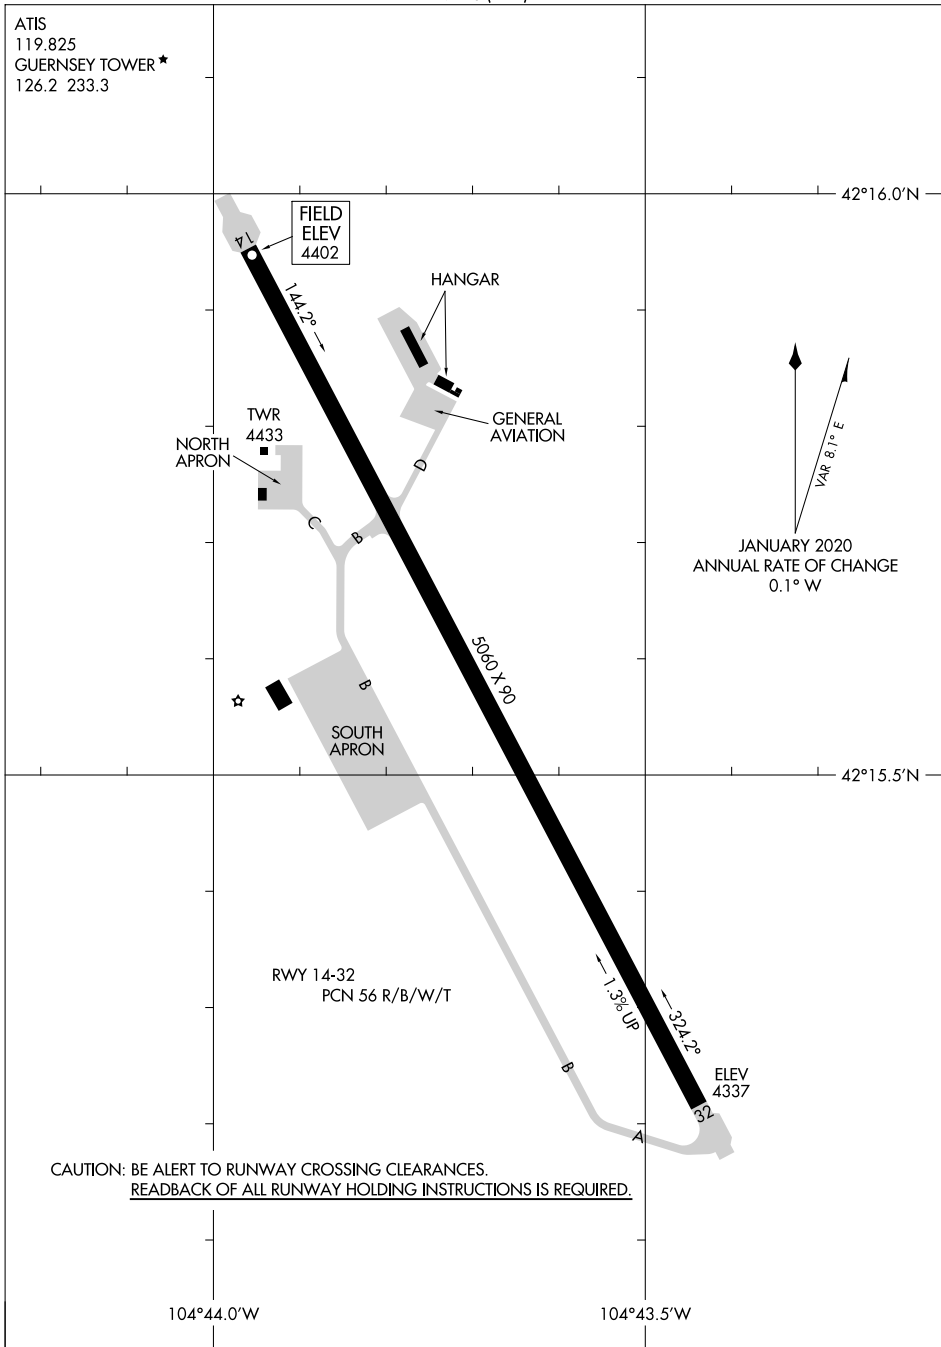

# AIRPORT DIAGRAM

AL-9220 (FAA)

CAMP GUERNSEY (GUR)  
GUERNSEY, WYOMING

ATIS  
119.825  
GUERNSEY TOWER \*  
126.2 233.3

NW-1, 11 JUL 2024 to 08 AUG 2024

NW-1, 11 JUL 2024 to 08 AUG 2024

# AIRPORT DIAGRAM

GUERNSEY, WYOMING  
CAMP GUERNSEY (GUR)