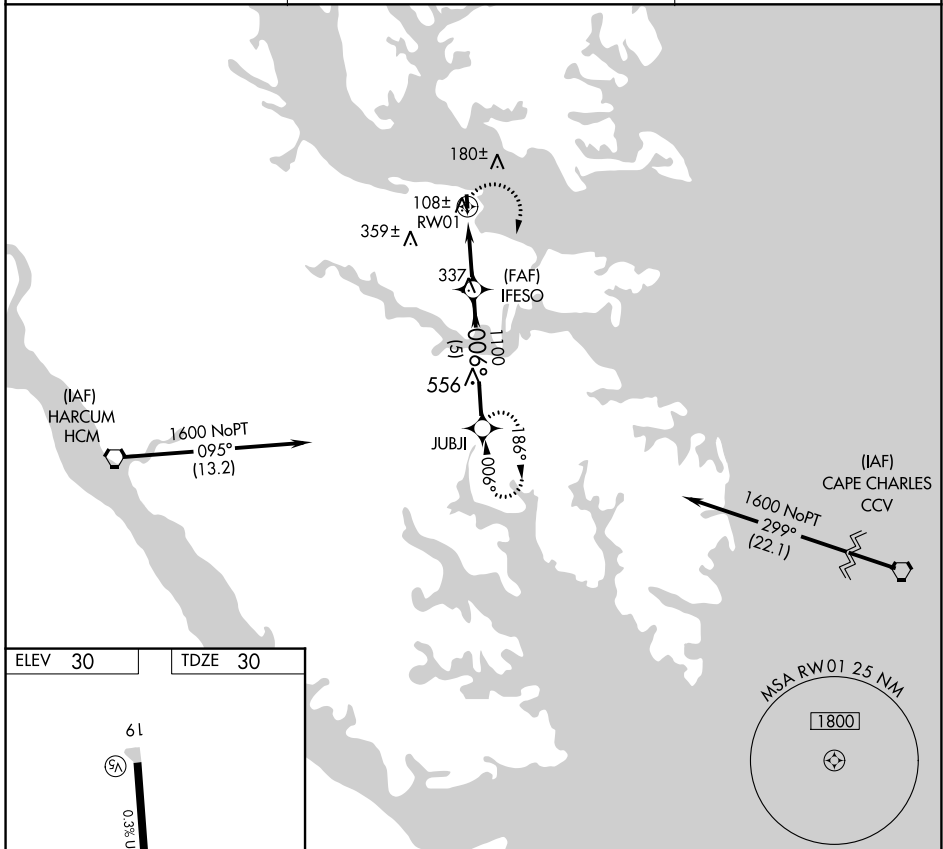

APP CRS	Rwy Idg	2042
006°	TDZE	30
	Apt Elev	30

GPS RWY 1

HUMMEL FLD (W75)

▼ Use Newport News/Williamsburg Intl altimeter setting.
▲ NA Procedure NA at night.

MISSED APPROACH: Climbing right turn to 1600 direct JUBJI WP and hold.

AWOS-3 118.45	NORFOLK APP CON 126.05 370.925	UNICOM 123.0 (CTAF) 0
-------------------------	------------------------------------------	----------------------------------------

NE-3, 11 JUL 2024 to 08 AUG 2024

NE-3, 11 JUL 2024 to 08 AUG 2024

ELEV 30	TDZE 30
---------	---------

CATEGORY	A	B	C	D
S-1	1040-3	1010 (1100-3)		NA
CIRCLING	1040-3	1010 (1100-3)		NA