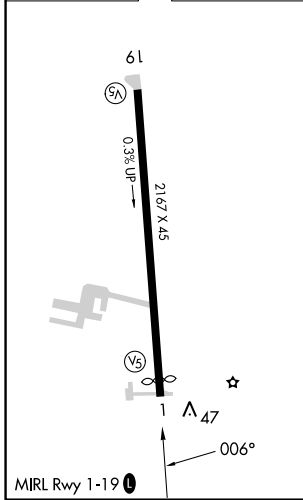

CATEGORY	A	B	C	D
S-1	1040-3	1010 (1100-3)		NA
CIRCLING	1040-3	1010 (1100-3)		NA