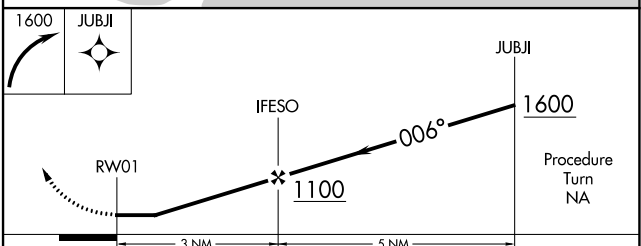

CATEGORY	A	B	C	D
S-1	1040-3	1010 (1100-3)		NA
CIRCLING	1040-3	1010 (1100-3)		NA