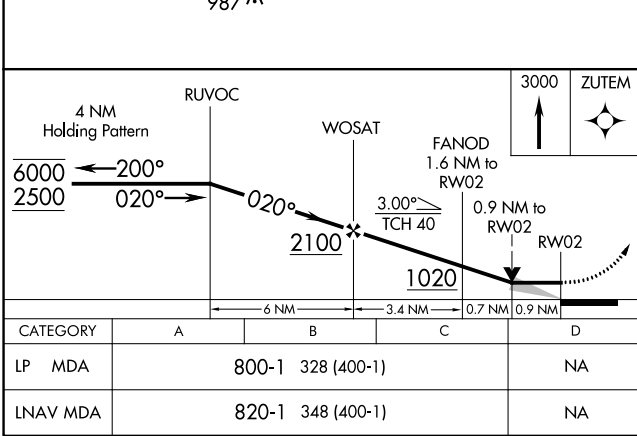

WAAS CH 63042 W02A	APP CRS 020°	Rwy ldg 5002 TDZE 472 Apt Elev 472
--	------------------------	---

RNAV (GPS) RWY 2

MC CURTAIN COUNTY RGNL (404)

RNP APCH.	MISSED APPROACH: Climb to 3000 direct ZUTEM and hold.
-----------	---

AWOS-3 120.0	FORT WORTH CENTER 123.925 269.475	UNICOM 122.8 (CTAF)
------------------------	---	-------------------------------

ELEV 472	TDZE 472
REIL Rws 2 1	
MIRL Rwy 2-20 1	

CATEGORY	A	B	C	D
LP MDA		800-1 328 (400-1)		NA
LNAV MDA		820-1 348 (400-1)		NA

SC-1, 11 JUL 2024 to 08 AUG 2024

SC-1, 11 JUL 2024 to 08 AUG 2024