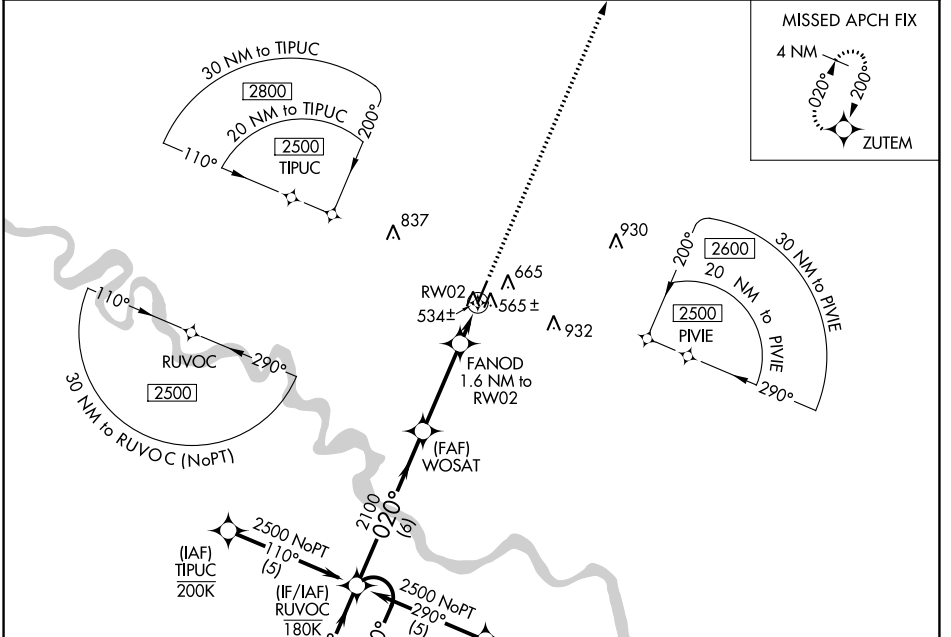

WAAS CH 63042 W02A	APP CRS 020°	Rwy ldg 5002 TDZE 472 Apt Elev 472
--	------------------------	---

RNAV (GPS) RWY 2

MC CURTAIN COUNTY RGNL (404)

RNP APCH.	MISSED APPROACH: Climb to 3000 direct ZUTEM and hold.
-----------	---

AWOS-3 120.0	FORT WORTH CENTER 123.925 269.475	UNICOM 122.8 (CTAF)
------------------------	---	-------------------------------

ELEV 472	TDZE 472
REIL Rws 2 1	
MIRL Rwy 2-20 1	

CATEGORY	A	B	C	D
LP MDA		800-1 328 (400-1)		NA
LNAV MDA		820-1 348 (400-1)		NA

SC-1, 11 JUL 2024 to 08 AUG 2024

SC-1, 11 JUL 2024 to 08 AUG 2024