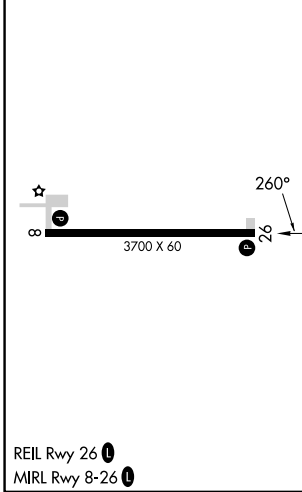

CATEGORY	A	B	C	D
LNAV MDA	2420-1	460 (500-1)	NA	
CIRCLING	2660-1¼ 698 (700-1¼)	2660-1½ 698 (700-1½)	NA	

NC-1, 11 JUL 2024 to 08 AUG 2024

NC-1, 11 JUL 2024 to 08 AUG 2024