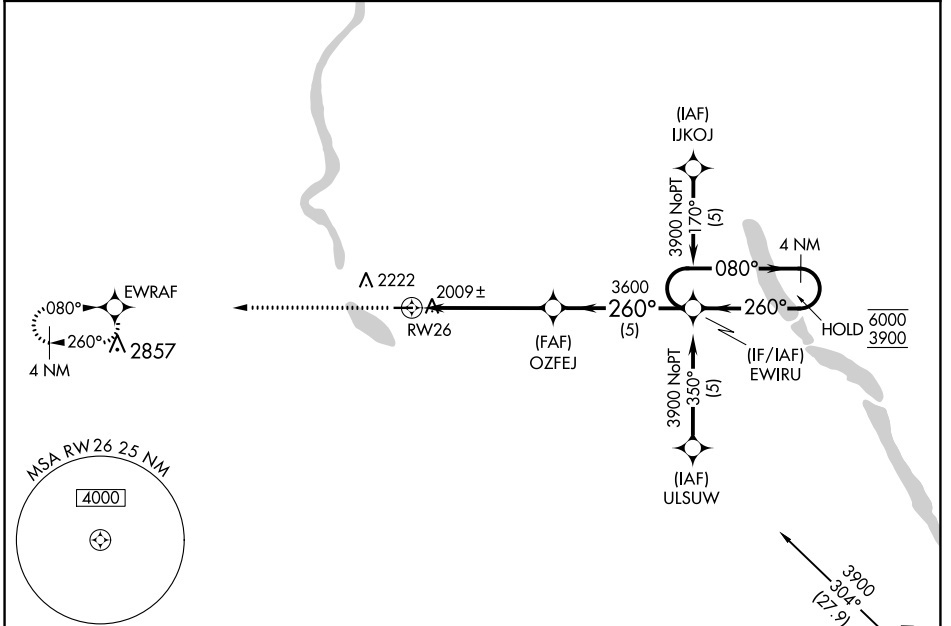

APP CRS	Rwy Idg	3700
260°	TDZE	1960
	Apt Elev	1962

RNAV (GPS) RWY 26

KENMARE MUNI (7K5)

RNP APCH.	Procedure NA at night. Use Minot Intl altimeter setting.	MISSED APPROACH: Climb to 4000 direct EWRAF and hold.
-----------	---	---

MOT ASOS 118.725	MINOT APP CON* 119.6 363.8	UNICOM 122.8 (CTAF) 0
----------------------------	--------------------------------------	---------------------------------

ELEV 1962	TDZE 1960
-----------	-----------

CATEGORY	A	B	C	D
LNAV MDA	2420-1	460 (500-1)	NA	
CIRCLING	2660-1¼ 698 (700-1¼)	2660-1½ 698 (700-1½)	NA	

NC-1, 11 JUL 2024 to 08 AUG 2024

NC-1, 11 JUL 2024 to 08 AUG 2024