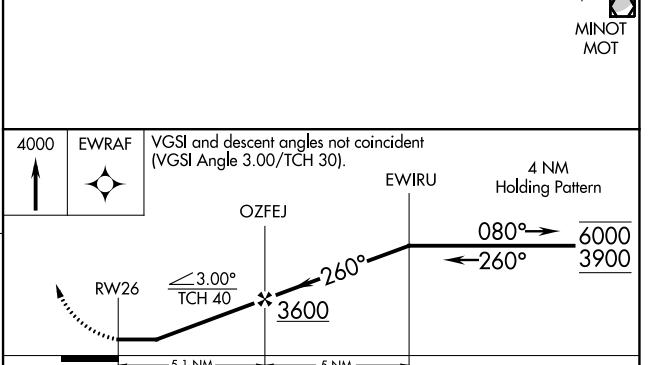

CATEGORY	A	B	C	D
LNAV MDA	2420-1	460 (500-1)	NA	
CIRCLING	2660-1¼ 698 (700-1¼)	2660-1½ 698 (700-1½)	NA	

NC-1, 11 JUL 2024 to 08 AUG 2024

NC-1, 11 JUL 2024 to 08 AUG 2024