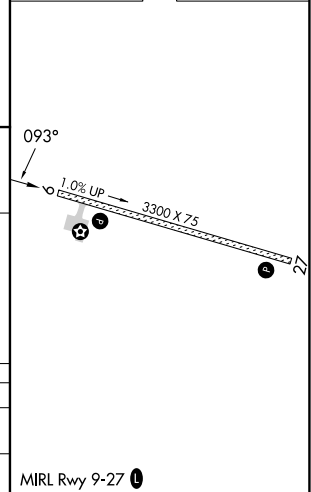

CATEGORY	A	B	C	D
LNAV MDA	720-1	448 (500-1)		NA
C CIRCLING	720-1 446 (500-1)	740-1 466 (500-1)		NA

MIRL Rwy 9-27 **0**