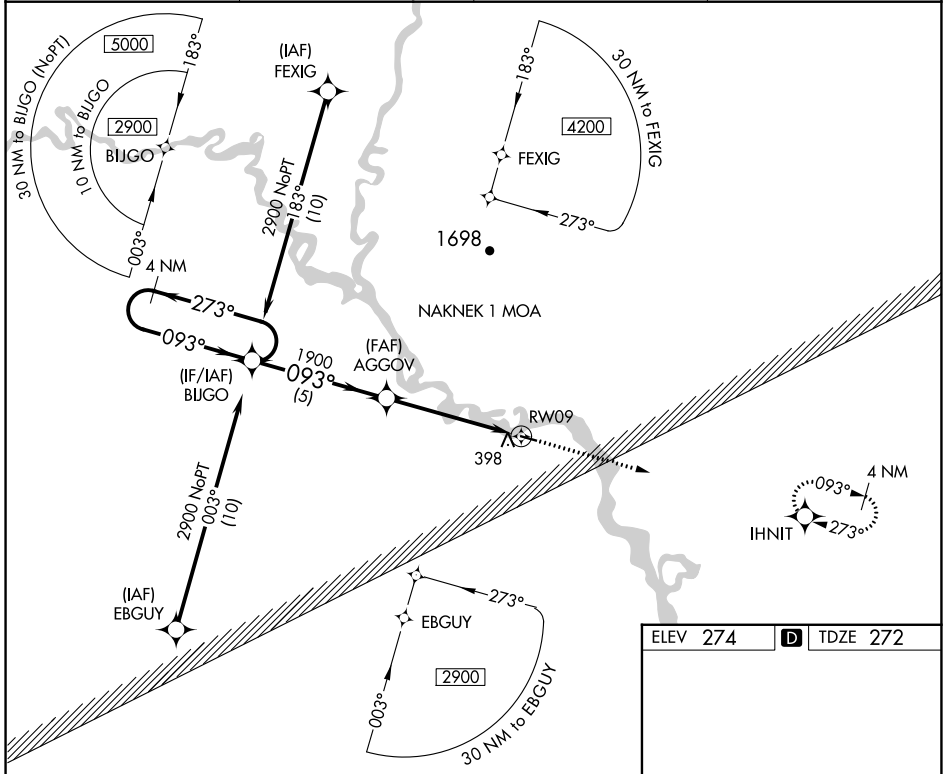

APP CRS	Rwy Idg	3300
093°	TDZE	272
	Apt Elev	274

RNAV (GPS) RWY 9

KOLIGANEK (JZZ) (P.AJZ)

RNP APCH - GPS.

▼ When local altimeter setting not received, use new Stuyahok altimeter setting and increase all MDA 60 feet. Rwy 9 helicopter visibility reduction below 1 SM NA. Procedure NA at night.

MISSED APPROACH: Climb to 3400 direct IHNIT and hold, continue climb-in-hold to 3400.

AWOS-3P 118.525	ANCHORAGE CENTER 132.75 282.35	DILLINGHAM RADIO 122.55	CTAF 122.9 0
---------------------------	--	-----------------------------------	------------------------

AK, 11 JUL 2024 to 05 SEP 2024

AK, 11 JUL 2024 to 05 SEP 2024

ELEV 274	D TDZE 272
----------	-------------------

CATEGORY	A	B	C	D
LNAV MDA	720-1	448 (500-1)		NA
C CIRCLING	720-1 446 (500-1)	740-1 466 (500-1)		NA

MIRL Rwy 9-27 **0**