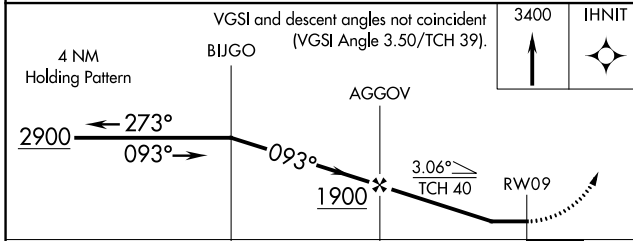

CATEGORY	A	B	C	D
LNAV MDA	720-1	448 (500-1)		NA
C CIRCLING	720-1 446 (500-1)	740-1 466 (500-1)		NA

MIRL Rwy 9-27 **0**