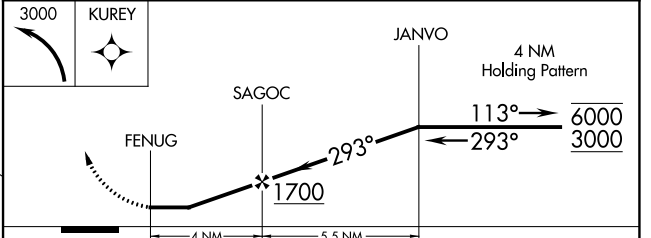

APP CRS 293°	Rwy Idg TDZE Apt Elev	N/A N/A 63

RNAV (GPS)-A

KALSKAG (KLG)(PALG)

RNP APCH - GPS.	MISSED APPROACH: Climbing left turn to 3000 direct KUREY and hold, continue climb-in hold to 3000.
Procedure NA at night. Circling NA north of Rwy 7-25.	

AWOS-3P 119.025	ANCHORAGE CENTER 118.15 251.05	UNICOM 122.8 (CTAF) 0

CATEGORY	A	B	C	D
CIRCLING	520-1 457 (500-1)	700-1 637 (700-1)	NA	

AK, 11 JUL 2024 to 05 SEP 2024

AK, 11 JUL 2024 to 05 SEP 2024