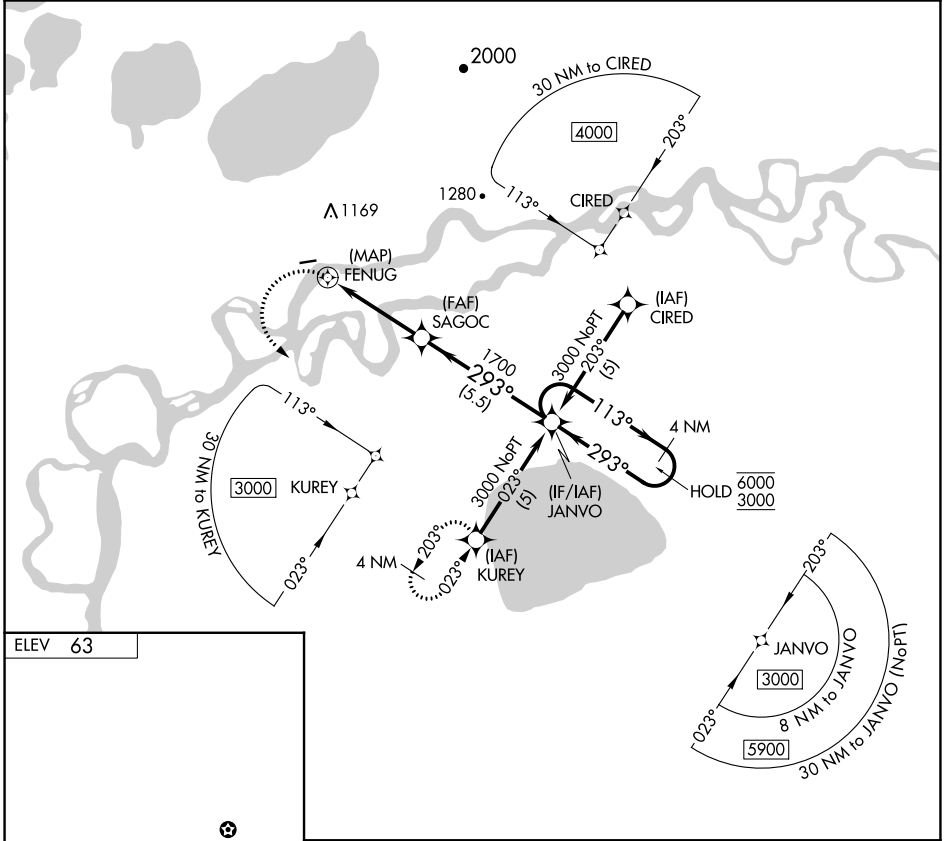

APP CRS <b>293°</b>	Rwy Idg TDZE Apt Elev	<b>N/A</b> <b>N/A</b> <b>63</b>
------------------------	-----------------------------	---------------------------------------

# RNAV (GPS)-A

KALSKAG (KLG)(PALG)

RNP APCH - GPS.	MISSED APPROACH: Climbing left turn to 3000 direct KUREY and hold, continue climb-in hold to 3000.
Procedure NA at night. Circling NA north of Rwy 7-25.	

AWOS-3P <b>119.025</b>	ANCHORAGE CENTER <b>118.15 251.05</b>	UNICOM <b>122.8 (CTAF) 0</b>
---------------------------	--	---------------------------------

CATEGORY	A	B	C	D
CIRCLING	520-1 457 (500-1)	700-1 637 (700-1)	NA	

AK, 11 JUL 2024 to 05 SEP 2024

AK, 11 JUL 2024 to 05 SEP 2024