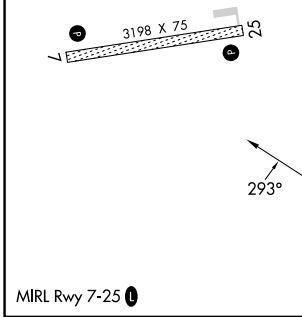

APP CRS <b>293°</b>	Rwy Idg TDZE Apt Elev	<b>N/A</b> <b>N/A</b> <b>63</b>
------------------------	-----------------------------	---------------------------------------

# RNAV (GPS)-A

KALSKAG (KLG)(PALG)

RNP APCH - GPS.	MISSED APPROACH: Climbing left turn to 3000 direct KUREY and hold, continue climb-in hold to 3000.
Procedure NA at night. Circling NA north of Rwy 7-25.	

AWOS-3P <b>119.025</b>	ANCHORAGE CENTER <b>118.15 251.05</b>	UNICOM <b>122.8 (CTAF) 0</b>
---------------------------	--	---------------------------------

CATEGORY	A	B	C	D
CIRCLING	520-1 457 (500-1)	700-1 637 (700-1)	NA	