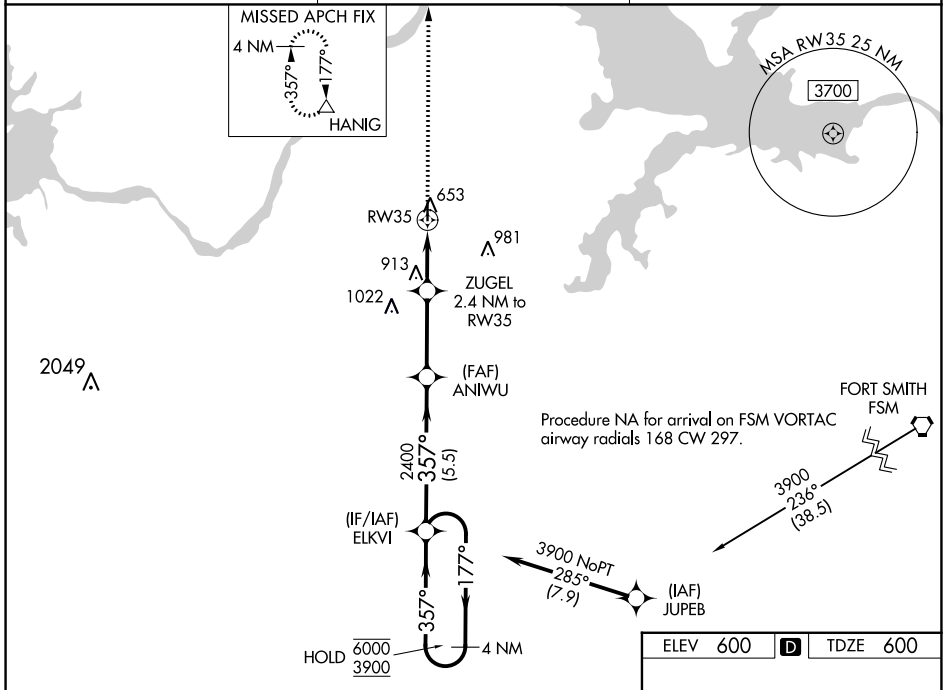

WAAS CH 82522 W35A	APP CRS 357°	Rwy Idg TDZE Apt Elev	4296 600 600
--	------------------------	-----------------------------	---

RNAV (GPS) RWY 35

STIGLER RGNL (GZL)

RNP APCH.	MISSED APPROACH: Climb to 3900 direct HANIG and hold.
-----------	---

AWOS-3PT 118.575	FORT WORTH CENTER 132.2 338.35	CTAF 122.9
----------------------------	--	----------------------

CATEGORY	A	B	C	D
LPV DA	850-1	250 (300-1)		NA
LNAV/VNAV DA	867-1	267 (300-1)		NA
LNAV MDA	1180-1	580 (600-1)		NA
C CIRCLING	1180-1	580 (600-1)		NA

SC-1, 11 JUL 2024 to 08 AUG 2024

SC-1, 11 JUL 2024 to 08 AUG 2024