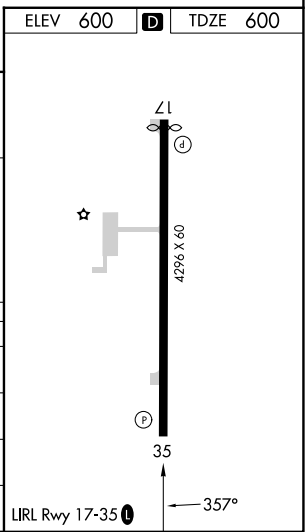

WAAS CH 82522 W35A	APP CRS 357°	Rwy Idg TDZE Apt Elev	4296 600 600
--	------------------------	-----------------------------	---

RNAV (GPS) RWY 35

STIGLER RGNL (GZL)

RNP APCH.	MISSED APPROACH: Climb to 3900 direct HANIG and hold.
-----------	---

AWOS-3PT 118.575	FORT WORTH CENTER 132.2 338.35	CTAF 122.9
----------------------------	--	----------------------

CATEGORY	A	B	C	D
LPV DA	850-1	250 (300-1)		NA
LNAV/VNAV DA	867-1	267 (300-1)		NA
LNAV MDA	1180-1	580 (600-1)		NA
C CIRCLING	1180-1	580 (600-1)		NA