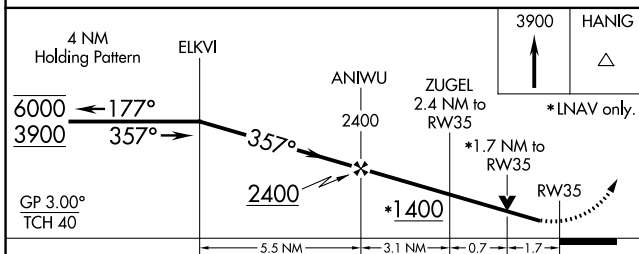

WAAS CH 82522 W35A	APP CRS 357°	Rwy Idg TDZE Apt Elev	4296 600 600
--	------------------------	-----------------------------	---

RNAV (GPS) RWY 35

STIGLER RGNL (GZL)

RNP APCH.	MISSED APPROACH: Climb to 3900 direct HANIG and hold.
-----------	---

AWOS-3PT 118.575	FORT WORTH CENTER 132.2 338.35	CTAF 122.9
----------------------------	--	----------------------

CATEGORY	A	B	C	D
LPV DA	850-1	250 (300-1)		NA
LNAV/VNAV DA	867-1	267 (300-1)		NA
LNAV MDA	1180-1	580 (600-1)		NA
C CIRCLING	1180-1	580 (600-1)		NA