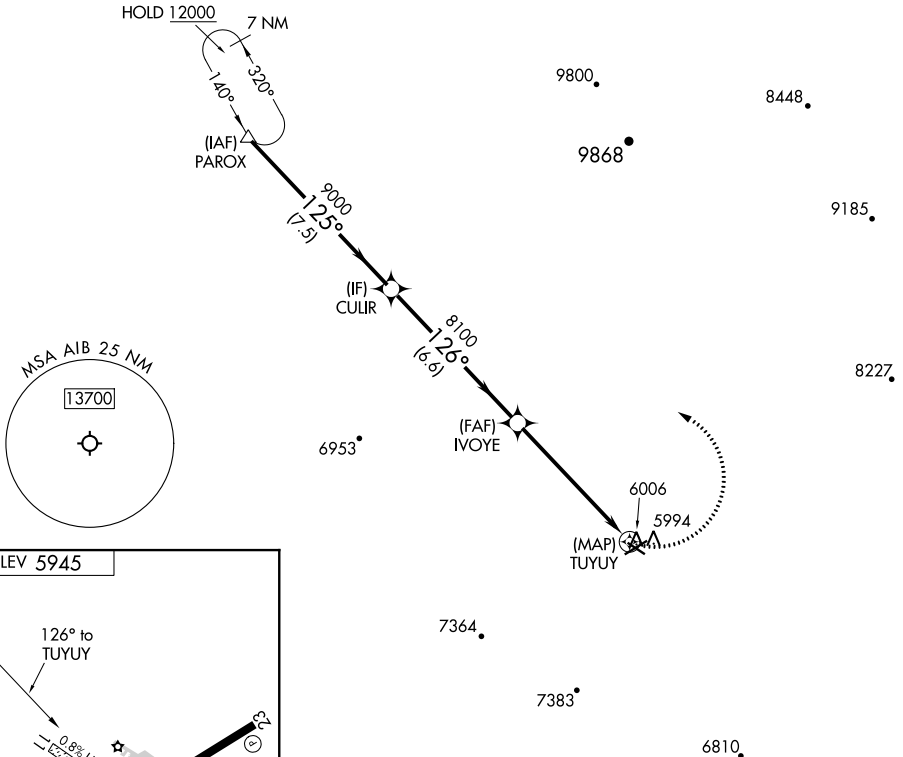

APP CRS 126°	Rwy Idg TDZE Apt Elev	N/A N/A 5945
------------------------	-----------------------------	---

RNAV (GPS)-A

HOPKINS FLD (AIB)

RNP APCH-GPS.	MISSED APPROACH: Climbing left turn to 12000 direct PAROX and hold, continue climb-in-hold to 12000.
<p>⚠ Circling NA to Rwys 11 and 29. Circling Rwy 23 NA at night.</p> <p>⚠ When local altimeter setting not received, procedure NA.</p>	

AWOS-3 132.525	DENVER CENTER 127.1	UNICOM 122.8 (CTAF)
--------------------------	-------------------------------	-------------------------------

All arrivals on V244 descend to 12000 in PAROX holding pattern before departing PAROX.
NoPT for arrival at PAROX on V391 southbound.

CATEGORY	A	B	C	D
ⓐ CIRCLING	6320-1 375 (400-1)	6400-1 455 (500-1)	6800-2½ 855 (900-2½)	NA

SW-1, 11 JUL 2024 to 08 AUG 2024

SW-1, 11 JUL 2024 to 08 AUG 2024