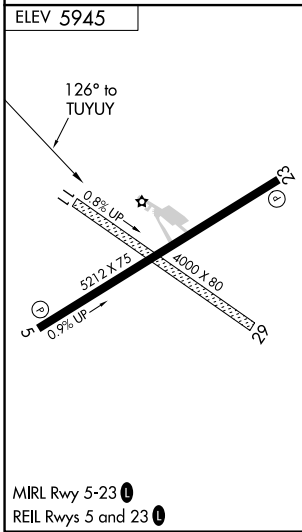

APP CRS 126°	Rwy Idg TDZE Apt Elev	N/A N/A 5945
------------------------	-----------------------------	---

RNAV (GPS)-A

HOPKINS FLD (AIB)

RNP APCH-GPS.	MISSED APPROACH: Climbing left turn to 12000 direct PAROX and hold, continue climb-in-hold to 12000.
<p>⚠ Circling NA to Rwys 11 and 29. Circling Rwy 23 NA at night.</p> <p>⚠ When local altimeter setting not received, procedure NA.</p>	

AWOS-3 132.525	DENVER CENTER 127.1	UNICOM 122.8 (CTAF)
--------------------------	-------------------------------	-------------------------------

All arrivals on V244 descend to 12000 in PAROX holding pattern before departing PAROX.
NoPT for arrival at PAROX on V391 southbound.