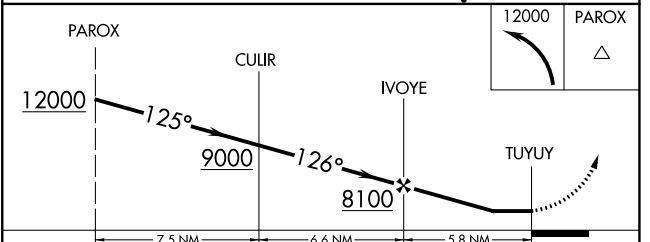

APP CRS 126°	Rwy Idg TDZE Apt Elev	N/A N/A 5945
------------------------	-----------------------------	---

RNAV (GPS)-A

HOPKINS FLD (AIB)

RNP APCH-GPS.	MISSED APPROACH: Climbing left turn to 12000 direct PAROX and hold, continue climb-in-hold to 12000.
<p>⚠ Circling NA to Rwys 11 and 29. Circling Rwy 23 NA at night.</p> <p>⚠ When local altimeter setting not received, procedure NA.</p>	

AWOS-3 132.525	DENVER CENTER 127.1	UNICOM 122.8 (CTAF)
--------------------------	-------------------------------	-------------------------------

All arrivals on V244 descend to 12000 in PAROX holding pattern before departing PAROX.
NoPT for arrival at PAROX on V391 southbound.