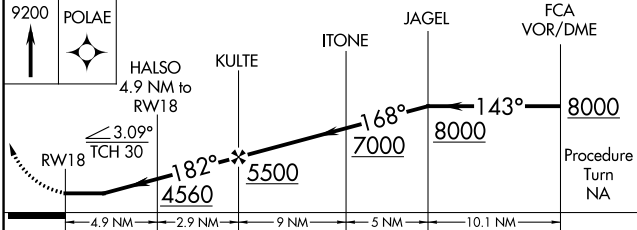

APP CRS	Rwy Idg	4195
182°	TDZE	2941
	Apt Elev	2941

RNAV (GPS) RWY 18

POLSON (8S1)

Procedure NA at night. DME/DME RNP-0.3 NA.
 Use Glacier Park Intl altimeter setting.
 Helicopter visibility reduction below 1 SM NA.

MISSED APPROACH: Climb to 9200 direct POLAE and hold.

GPI ASOS 132.625	SALT LAKE CENTER 127.075 244.875	UNICOM 122.8 (CTAF) 0
----------------------------	--	---------------------------------

CATEGORY	A	B	C	D
LNAV MDA	4480-1¼ 1539 (1600-1¼)	4480-1½ 1539 (1600-1½)	NA	NA
CIRCLING	4480-1¼ 1539 (1600-1¼)	4480-1½ 1539 (1600-1½)	NA	NA