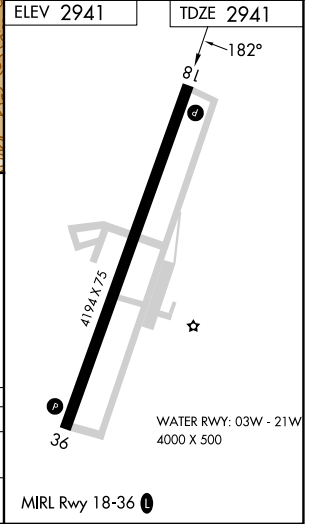

APP CRS	Rwy Idg	4195
182°	TDZE	2941
	Apt Elev	2941

RNAV (GPS) RWY 18

POLSON (8S1)

Procedure NA at night. DME/DME RNP-0.3 NA.
 Use Glacier Park Intl altimeter setting.
 Helicopter visibility reduction below 1 SM NA.

MISSED APPROACH: Climb to 9200 direct POLAE and hold.

GPI ASOS 132.625	SALT LAKE CENTER 127.075 244.875	UNICOM 122.8 (CTAF) 0
----------------------------	--	---------------------------------

CATEGORY	A	B	C	D
LNAV MDA	4480-1¼ 1539 (1600-1¼)	4480-1½ 1539 (1600-1½)	NA	NA
CIRCLING	4480-1¼ 1539 (1600-1¼)	4480-1½ 1539 (1600-1½)	NA	NA