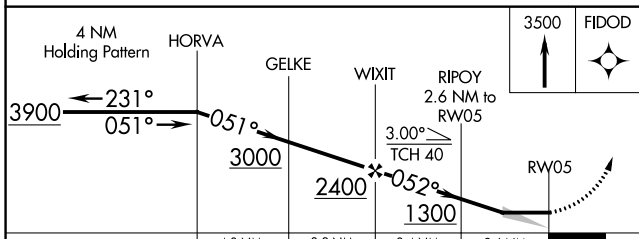

WAAS CH 99622 W05A	APP CRS 052°	Rwy Idg 4000 TDZE 439 Apt Elev 441
--	------------------------	---

RNAV (GPS) RWY 5

ALLAKAKET (6A8) (PFAL)

NA -44°C	DME/DME RNP-0.3 NA. Use Bettes altimeter setting.	MISSED APPROACH: Climb to 3500 direct FIDOD and hold.
-------------	---	---

BTT/PABT ASOS 135.45	ANCHORAGE CENTER 124.6 352.0	FAIRBANKS RADIO 122.2	CTAF 122.9 0
--------------------------------	--	---------------------------------	------------------------

ELEV	441	TDZE	439
------	-----	------	-----