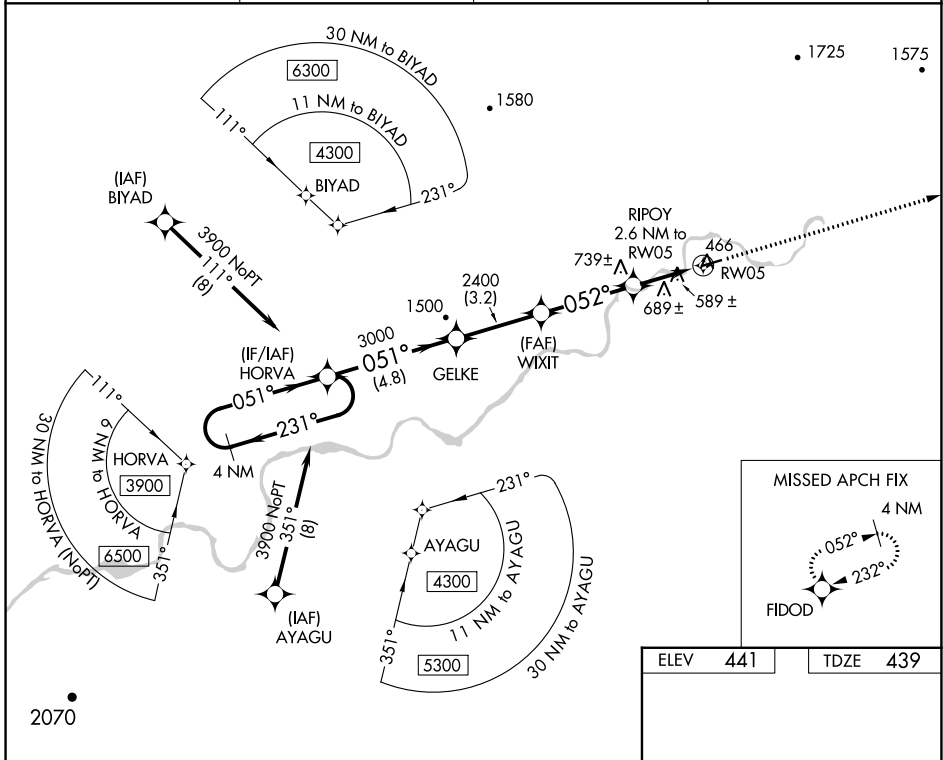

WAAS CH 99622 W05A	APP CRS 052°	Rwy Idg 4000 TDZE 439 Apt Elev 441
--	------------------------	---

RNAV (GPS) RWY 5

ALLAKAKET (6A8) (PFAL)

NA -44°C	DME/DME RNP-0.3 NA. Use Bettes altimeter setting.	MISSED APPROACH: Climb to 3500 direct FIDOD and hold.
-------------	---	---

BTT/PABT ASOS 135.45	ANCHORAGE CENTER 124.6 352.0	FAIRBANKS RADIO 122.2	CTAF 122.9 0
--------------------------------	--	---------------------------------	------------------------

ELEV	441	TDZE	439
------	-----	------	-----

CATEGORY	A	B	C	D
LP MDA	960-1	521 (600-1)	960-1½ 521 (600-1½)	NA
LNAV MDA	1060-1	621 (700-1)	1060-1¾ 621 (700-1¾)	NA
CIRCLING	1100-1 659 (700-1)	1220-1 779 (800-1)	1240-2¼ 799 (800-2¼)	NA

AK, 11 JUL 2024 to 05 SEP 2024

AK, 11 JUL 2024 to 05 SEP 2024