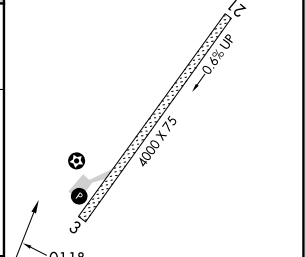

APP CRS	Rwy Idg	4000
011°	TDZE	62
	Apt Elev	62

RNAV (GPS) RWY 3

GOLOVIN (GLV) (PAGL)

RNP APCH.

⚠ Circling NA southeast of Rwy 3-21.
⚠ Rwy 3 helicopter visibility reduction below ¾ SM NA.

MISSED APPROACH: Climb to 500 then climbing left turn to 3000 direct WUKPO and on track 210° to WONAB and hold.

AWOS-3P 135.75	ANCHORAGE CENTER 133.3 290.4	NOME RADIO 122.05	CTAF 122.9 0
--------------------------	--	-----------------------------	------------------------

ELEV 62	TDZE 62
---------	---------

CATEGORY	A	B	C	D
LNAV MDA	400-1 338 (400-1)			
CIRCLING	460-1 398 (400-1)	520-1 458 (500-1)	680-1¾ 618 (700-1¾)	1000-3 938 (1000-3)