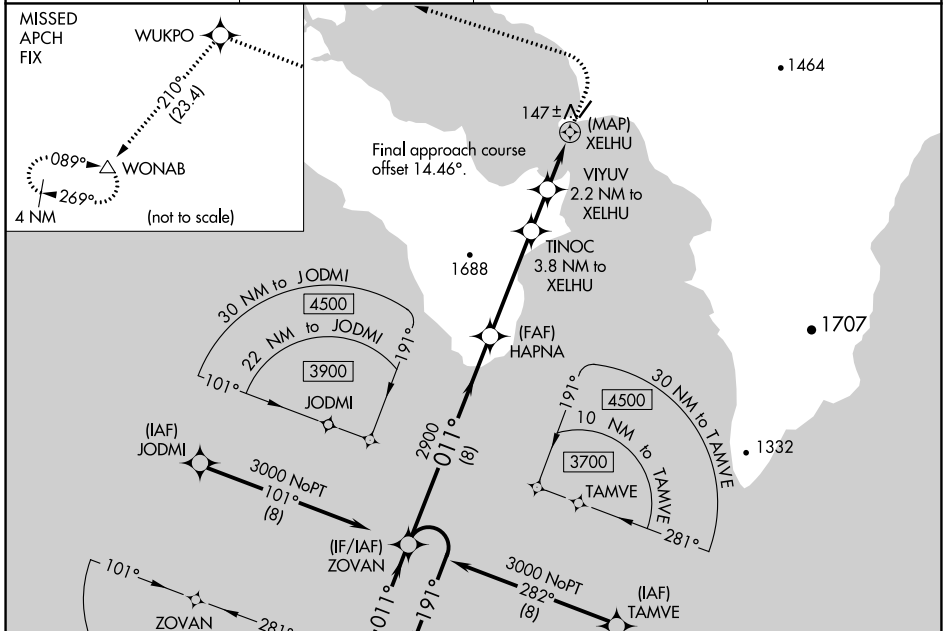

APP CRS	Rwy Idg	4000
011°	TDZE	62
	Apt Elev	62

RNAV (GPS) RWY 3

GOLOVIN (GLV) (PAGL)

RNP APCH.

⚠ Circling NA southeast of Rwy 3-21.
⚠ Rwy 3 helicopter visibility reduction below ¾ SM NA.

MISSED APPROACH: Climb to 500 then climbing left turn to 3000 direct WUKPO and on track 210° to WONAB and hold.

AWOS-3P 135.75	ANCHORAGE CENTER 133.3 290.4	NOME RADIO 122.05	CTAF 122.9 0
--------------------------	--	-----------------------------	------------------------

ELEV 62	TDZE 62
---------	---------

CATEGORY	A	B	C	D
LNAV MDA	400-1 338 (400-1)			
CIRCLING	460-1 398 (400-1)	520-1 458 (500-1)	680-1¾ 618 (700-1¾)	1000-3 938 (1000-3)

MIRL Rwy 3-21 0

AK, 11 JUL 2024 to 05 SEP 2024

AK, 11 JUL 2024 to 05 SEP 2024