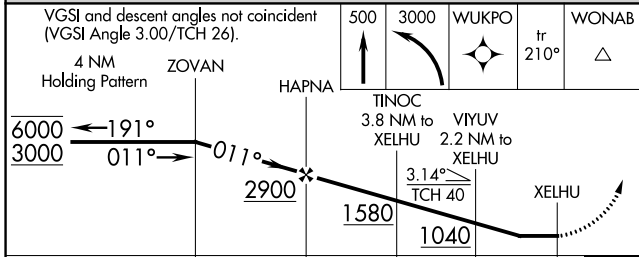

APP CRS	Rwy Idg	4000
011°	TDZE	62
	Apt Elev	62

RNAV (GPS) RWY 3

GOLOVIN (GLV) (PAGL)

RNP APCH.

⚠ Circling NA southeast of Rwy 3-21.
⚠ Rwy 3 helicopter visibility reduction below ¾ SM NA.

MISSED APPROACH: Climb to 500 then climbing left turn to 3000 direct WUKPO and on track 210° to WONAB and hold.

AWOS-3P 135.75	ANCHORAGE CENTER 133.3 290.4	NOME RADIO 122.05	CTAF 122.9 0
--------------------------	--	-----------------------------	------------------------

ELEV 62	TDZE 62
---------	---------

CATEGORY	A	B	C	D
LNAV MDA	400-1 338 (400-1)			
CIRCLING	460-1 398 (400-1)	520-1 458 (500-1)	680-1¾ 618 (700-1¾)	1000-3 938 (1000-3)