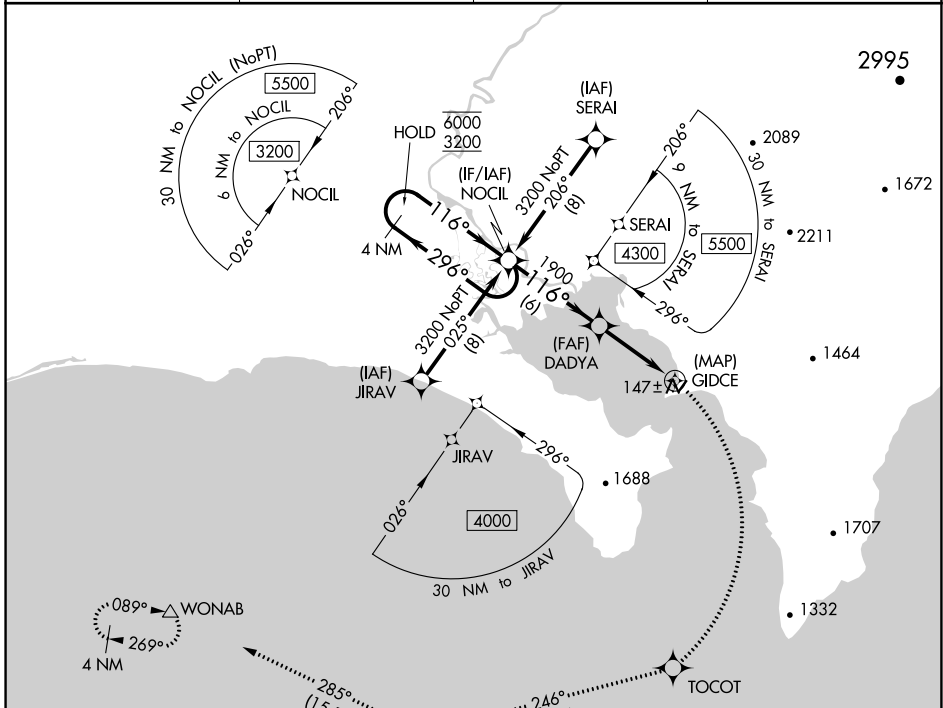

APP CRS 116°	Rwy Idg TDZE Apt Elev	N/A N/A 57
------------------------	-----------------------------	---------------------------------------

RNAV (GPS)-A

GOLOVIN (GLV) (PAGL)

RNP APCH.		MISSED APPROACH: Climbing right turn to 3000 direct TOCOT and on track 246° to FEMEB and on track 285° to WONAB and hold.	
<p>Circling NA southeast of Rwy 3-21.</p>		AWOS-3P 135.75	ANCHORAGE CENTER 133.3 290.4
		NOME RADIO 122.05	CTAF 122.9

4 NM Holding Pattern	NOCIL	3000	TOCOT	tr 246°	FEMEB	tr 285°	WONAB
6000	← 296°						
3200	← 116°						
		DADYA			GIDCE		
		1900					
		6 NM		5 NM			

CATEGORY	A	B	C	D
CIRCLING	480-1 423 (500-1)	520-1 463 (500-1)	680-1¾ 623 (700-1¾)	1000-3 943 (1000-3)

AK, 11 JUL 2024 to 05 SEP 2024

AK, 11 JUL 2024 to 05 SEP 2024