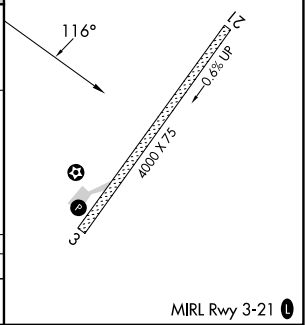

APP CRS 116°	Rwy Idg TDZE Apt Elev	N/A N/A 57
------------------------	-----------------------------	---------------------------------------

RNAV (GPS)-A

GOLOVIN (GLV) (PAGL)

RNP APCH.		MISSED APPROACH: Climbing right turn to 3000 direct TOCOT and on track 246° to FEMEB and on track 285° to WONAB and hold.	
<p>Circling NA southeast of Rwy 3-21.</p>		AWOS-3P 135.75	ANCHORAGE CENTER 133.3 290.4
		NOME RADIO 122.05	CTAF 122.9

4 NM Holding Pattern	NOCIL	3000	TOCOT	tr 246°	FEMEB	tr 285°	WONAB
6000	← 296°						
3200	← 116°						
		DADYA			GIDCE		
		1900					
		6 NM		5 NM			

CATEGORY	A	B	C	D
CIRCLING	480-1 423 (500-1)	520-1 463 (500-1)	680-1¾ 623 (700-1¾)	1000-3 943 (1000-3)