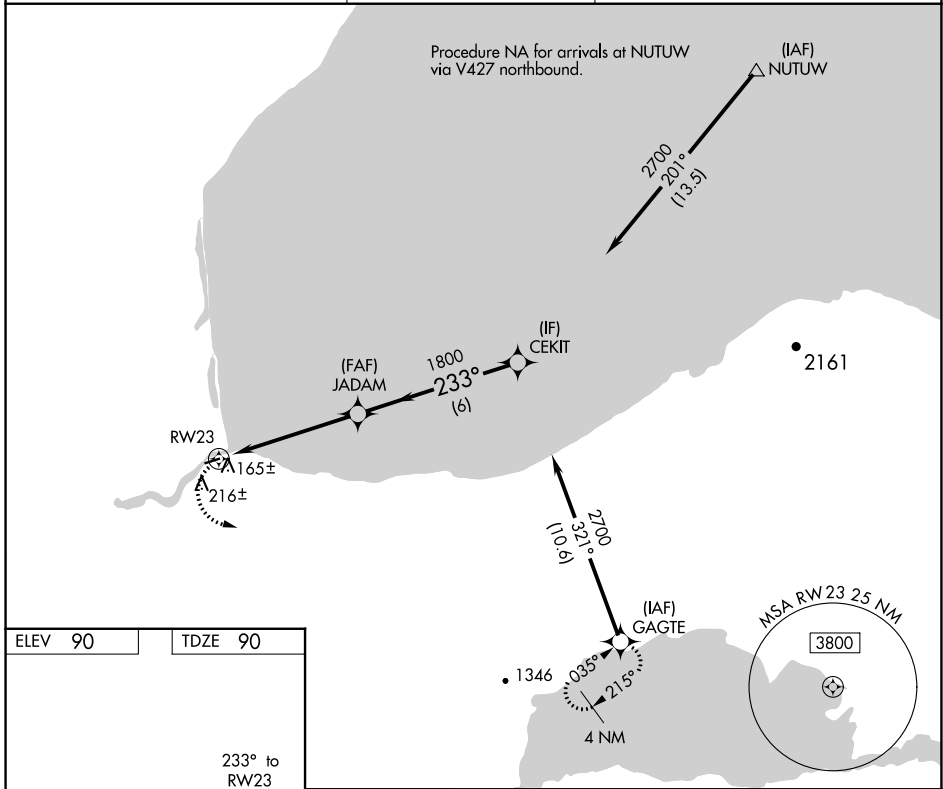

APP CRS 233°	Rwy Idg TDZE Apt Elev	3000 90 90
------------------------	-----------------------------	---------------------------------------

RNAV (GPS) RWY 23

IGIUGIG (IGG)(PAIG)

RNP APCH-GPS.	MISSED APPROACH: Climbing left turn to 4000 direct GAGTE and hold.
<p>If local altimeter setting not received, use Iliamna altimeter setting and increase all MDAs 120 feet.</p>	

AWOS-3P 119.925	ANCHORAGE CENTER 118.8	CTAF 122.8
---------------------------	----------------------------------	----------------------

4000	GAGTE	* VDP NA with Iliamna altimeter setting.			
		JADAM	CEKIT		
		1800	2700		Procedure Turn NA
CATEGORY	A	B	C	D	
LNAV MDA	440-1	350 (400-1)		NA	
CIRCLING	580-1 490 (500-1)	660-1 570 (600-1)		NA	

AK, 11 JUL 2024 to 05 SEP 2024

AK, 11 JUL 2024 to 05 SEP 2024