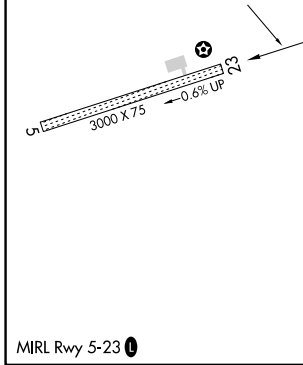

APP CRS 233°	Rwy Idg TDZE Apt Elev	3000 90 90
------------------------	-----------------------------	---------------------------------------

RNAV (GPS) RWY 23

IGIUGIG (IGG)(PAIG)

RNP APCH-GPS.	MISSED APPROACH: Climbing left turn to 4000 direct GAGTE and hold.
<p>If local altimeter setting not received, use Iliamna altimeter setting and increase all MDAs 120 feet.</p>	

AWOS-3P 119.925	ANCHORAGE CENTER 118.8	CTAF 122.8
---------------------------	----------------------------------	----------------------

4000	GAGTE	* VDP NA with Iliamna altimeter setting.			
		JADAM	CEKIT		
		1800	2700		Procedure Turn NA
CATEGORY	A	B	C	D	
LNAV MDA	440-1	350 (400-1)		NA	
CIRCLING	580-1 490 (500-1)	660-1 570 (600-1)		NA	