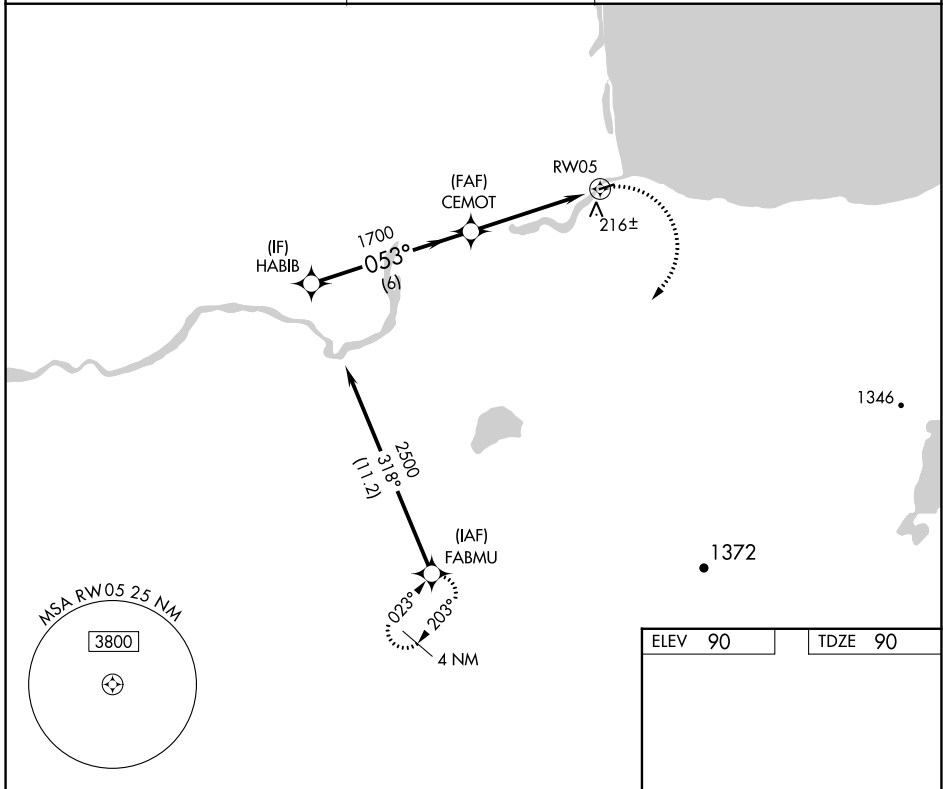

APP CRS 053°	Rwy Idg 3000
	TDZE 90
	Apt Elev 90

RNAV (GPS) RWY 5

IGIUGIG (IGG)(PAIG)

RNP APCH-GPS.	MISSED APPROACH: Climbing right turn to 3000 direct FABMU and hold.
<p>▼ If local altimeter setting not received, use Iliamna altimeter setting and increase all MDAs 120 feet.</p> <p>▲</p>	

AWOS-3P 119.925	ANCHORAGE CENTER 118.8	CTAF 122.8
---------------------------	----------------------------------	----------------------

AK, 11 JUL 2024 to 05 SEP 2024

AK, 11 JUL 2024 to 05 SEP 2024

ELEV 90	TDZE 90
---------	---------

CATEGORY	A	B	C	D
LNVA MDA	460-1	370 (400-1)		NA
CIRCLING	580-1 490 (500-1)	660-1 570 (600-1)		NA