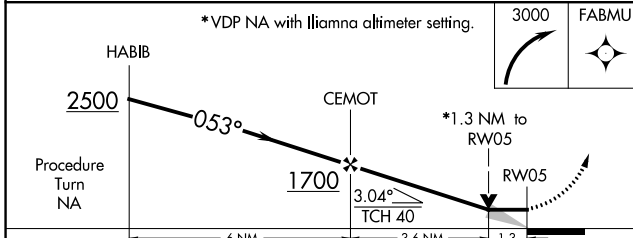

APP CRS 053°	Rwy Idg 3000
	TDZE 90
	Apt Elev 90

RNAV (GPS) RWY 5

IGIUGIG (IGG)(PAIG)

RNP APCH-GPS.	MISSED APPROACH: Climbing right turn to 3000 direct FABMU and hold.
<p>▼ If local altimeter setting not received, use Iliamna altimeter setting and increase all MDAs 120 feet.</p> <p>▲</p>	

AWOS-3P 119.925	ANCHORAGE CENTER 118.8	CTAF 122.8
---------------------------	----------------------------------	----------------------

AK, 11 JUL 2024 to 05 SEP 2024

AK, 11 JUL 2024 to 05 SEP 2024

ELEV 90	TDZE 90
---------	---------