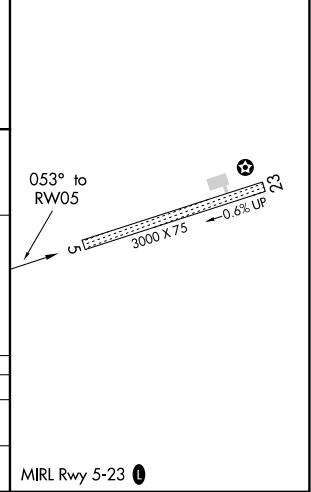

CATEGORY	A	B	C	D
LNVA MDA	460-1	370 (400-1)		NA
CIRCLING	580-1 490 (500-1)	660-1 570 (600-1)		NA