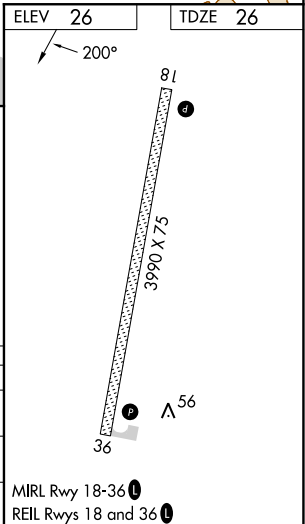

WAAS CH 57942 W18A	APP CRS 200°	Rwy Idg 3990 TDZE 26 Apt Elev 26
--	------------------------	---

RNAV (GPS) RWY 18

WALES (IWK) (PAIW)

RNP APCH. -27°C Circling NA east of Rwy 18-36.		MISSED APPROACH: Climb to 500 then climbing right turn to 2600 direct COGNU and hold.	
AWOS-3P 118.525	ANCHORAGE CENTER 133.3 290.4	NOME RADIO 122.6	CTAF 123.0

CATEGORY	A	B	C	D
LP MDA	340-1 314 (400-1)			
LNAV MDA	640-1 614 (700-1)	640-1¾ 614 (700-1¾)		
CIRCLING	640-1 614 (700-1)	640-1¾ 614 (700-1¾)	640-2 614 (700-2)	

AK, 11 JUL 2024 to 05 SEP 2024

AK, 11 JUL 2024 to 05 SEP 2024