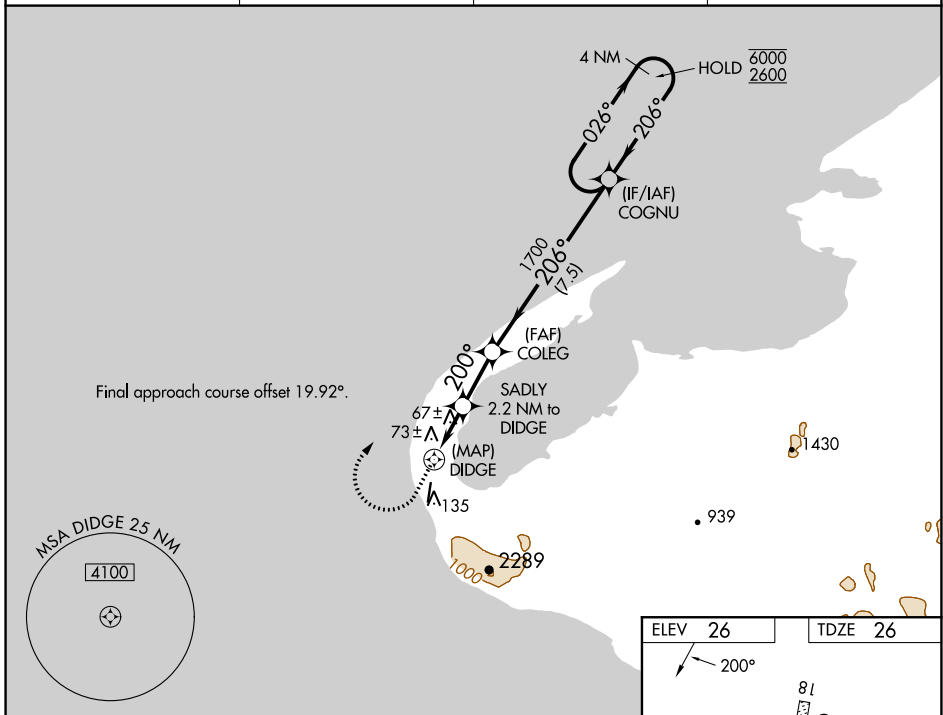

WAAS CH 57942 W18A	APP CRS 200°	Rwy Idg 3990 TDZE 26 Apt Elev 26
--	------------------------	---

RNAV (GPS) RWY 18

WALES (IWK) (PAIW)

RNP APCH. -27°C Circling NA east of Rwy 18-36.		MISSED APPROACH: Climb to 500 then climbing right turn to 2600 direct COGNU and hold.	
AWOS-3P 118.525	ANCHORAGE CENTER 133.3 290.4	NOME RADIO 122.6	CTAF 123.0

CATEGORY	A	B	C	D
LP MDA	340-1 314 (400-1)			
LNAV MDA	640-1 614 (700-1)	640-1¾ 614 (700-1¾)		
CIRCLING	640-1 614 (700-1)	640-1¾ 614 (700-1¾)	640-2 614 (700-2)	

AK, 11 JUL 2024 to 05 SEP 2024

AK, 11 JUL 2024 to 05 SEP 2024