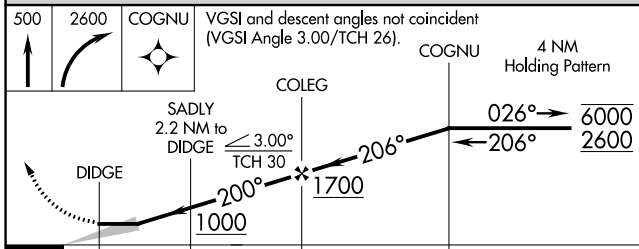

WAAS CH 57942 W18A	APP CRS 200°	Rwy Idg 3990 TDZE 26 Apt Elev 26
--	------------------------	---

RNAV (GPS) RWY 18

WALES (IWK) (PAIW)

RNP APCH. -27°C Circling NA east of Rwy 18-36.		MISSED APPROACH: Climb to 500 then climbing right turn to 2600 direct COGNU and hold.	
AWOS-3P 118.525	ANCHORAGE CENTER 133.3 290.4	NOME RADIO 122.6	CTAF 123.0