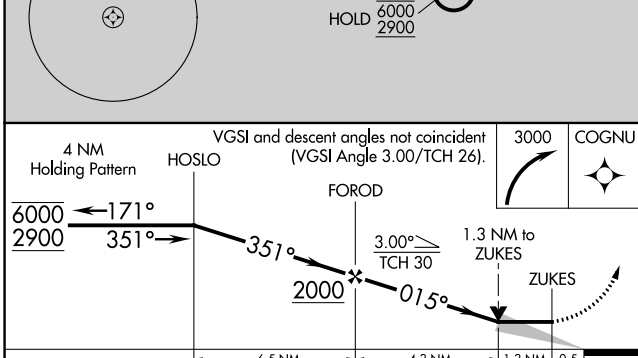

WAAS CH 60943 W36A	APP CRS 015°	Rwy Idg TDZE 26 Apt Elev 26	3990
--	------------------------	---	-------------

RNAV (GPS) RWY 36

WALES (IWK) (PAIW)

RNP APCH. ▼ ▲ ❄️ -27°C	Circling NA east of Rwy 18-36.	MISSED APPROACH: Climbing right turn to 3000 direct COGNU and hold.
---------------------------------	--------------------------------	---

AWOS-3P 118.525	ANCHORAGE CENTER 133.3 290.4	NOME RADIO 122.6	CTAF 123.0
---------------------------	--	----------------------------	----------------------

CATEGORY	A	B	C	D
LP MDA	460-1	434 (500-1)	460-1¼	434 (500-1¼)
LNAV MDA	920-1¼	894 (900-1¼)	920-2½	894 (900-2½)
❏ CIRCLING	920-1¼	894 (900-1¼)	920-2¾ 894 (900-2¾)	920-3 894 (900-3)