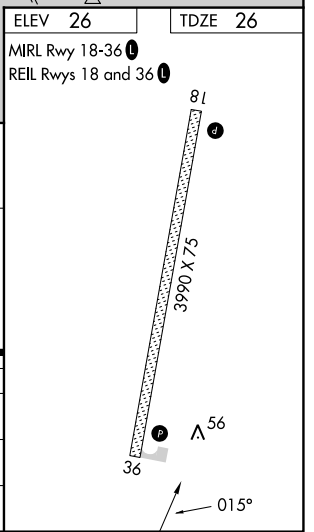

WAAS CH 60943 W36A	APP CRS 015°	Rwy Idg TDZE 26 Apt Elev 26	3990
--	------------------------	---	-------------

RNAV (GPS) RWY 36

WALES (IWK) (PAIW)

RNP APCH. ▼ ▲ ❄️ -27°C	Circling NA east of Rwy 18-36.	MISSED APPROACH: Climbing right turn to 3000 direct COGNU and hold.
---------------------------------	--------------------------------	---

AWOS-3P 118.525	ANCHORAGE CENTER 133.3 290.4	NOME RADIO 122.6	CTAF 123.0
---------------------------	--	----------------------------	----------------------

CATEGORY	A	B	C	D
LP MDA	460-1	434 (500-1)	460-1¼	434 (500-1¼)
LNAV MDA	920-1¼	894 (900-1¼)	920-2½	894 (900-2½)
❏ CIRCLING	920-1¼	894 (900-1¼)	920-2¾ 894 (900-2¾)	920-3 894 (900-3)