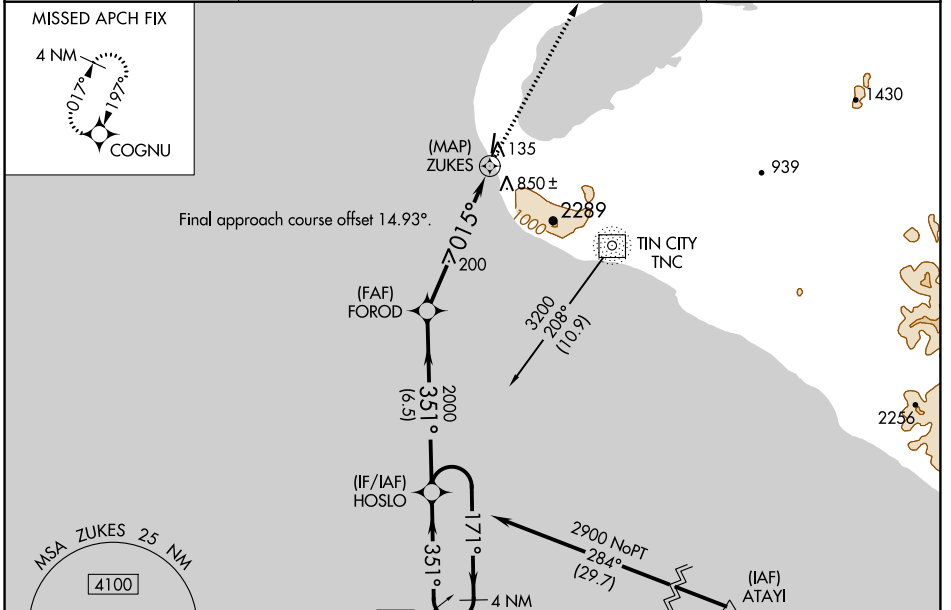

WAAS CH 60943 W36A	APP CRS 015°	Rwy Idg TDZE 26 Apt Elev 26	3990
--	------------------------	---	-------------

RNAV (GPS) RWY 36

WALES (IWK) (PAIW)

RNP APCH. ▼ ▲ ❄️ -27°C	Circling NA east of Rwy 18-36.	MISSED APPROACH: Climbing right turn to 3000 direct COGNU and hold.
---------------------------------	--------------------------------	---

AWOS-3P 118.525	ANCHORAGE CENTER 133.3 290.4	NOME RADIO 122.6	CTAF 123.0
---------------------------	--	----------------------------	----------------------

CATEGORY	A	B	C	D
LP MDA	460-1	434 (500-1)	460-1¼	434 (500-1¼)
LNAV MDA	920-1¼	894 (900-1¼)	920-2½	894 (900-2½)
❏ CIRCLING	920-1¼	894 (900-1¼)	920-2¾ 894 (900-2¾)	920-3 894 (900-3)

AK, 11 JUL 2024 to 05 SEP 2024

AK, 11 JUL 2024 to 05 SEP 2024