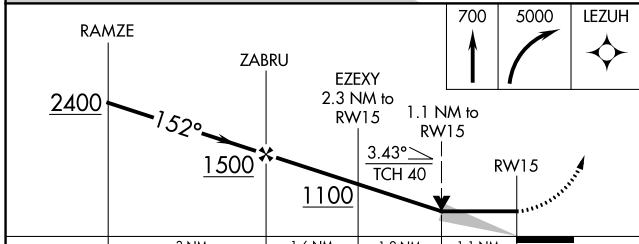

WAAS CH 82331 W15A	APP CRS 152°	Rwy Idg TDZE Apt Elev	3000 267 267

RNAV (GPS) RWY 15

WHITE MOUNTAIN (WMO) (P A W M)

RNP APCH.		MISSED APPROACH: Climb to 700 then climbing right turn to 5000 direct LEZUH and hold, continue climb-in-hold to 5000.	
Circling NA northeast of Rwy 15-33.			
AWOS-3P 121.45	ANCHORAGE CENTER 133.3 290.4	NOME RADIO 122.05	CTAF 122.9 0

AK, 11 JUL 2024 to 05 SEP 2024

AK, 11 JUL 2024 to 05 SEP 2024

ELEV 267	TDZE 267

CATEGORY	A	B	C	D
LP MDA	660-1	393 (400-1)	660-1½ 393 (400-1½)	NA
LNAV MDA	800-1	533 (600-1)	800-1½ 533 (600-1½)	NA
CIRCLING	800-1	533 (600-1)	1080-2½ 813 (900-2½)	NA

MIRL Rwy 15-33 0