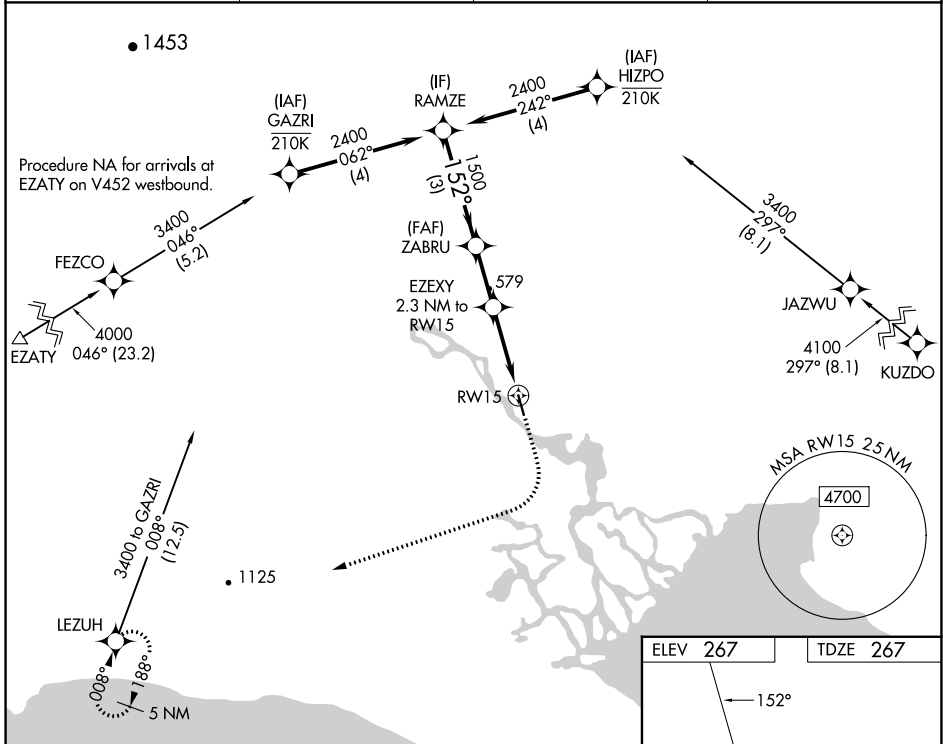

WAAS CH 82331 W15A	APP CRS 152°	Rwy Idg TDZE Apt Elev	3000 267 267
--	------------------------	-----------------------------	---

RNAV (GPS) RWY 15

WHITE MOUNTAIN (WMO) (P A W M)

RNP APCH.		MISSED APPROACH: Climb to 700 then climbing right turn to 5000 direct LEZUH and hold, continue climb-in-hold to 5000.	
Circling NA northeast of Rwy 15-33.			
AWOS-3P 121.45	ANCHORAGE CENTER 133.3 290.4	NOME RADIO 122.05	CTAF 122.9 0

AK, 11 JUL 2024 to 05 SEP 2024

AK, 11 JUL 2024 to 05 SEP 2024

ELEV 267	TDZE 267
----------	----------

CATEGORY	A	B	C	D
LP MDA	660-1	393 (400-1)	660-1½ 393 (400-1½)	NA
LNAV MDA	800-1	533 (600-1)	800-1½ 533 (600-1½)	NA
CIRCLING	800-1	533 (600-1)	1080-2½ 813 (900-2½)	NA