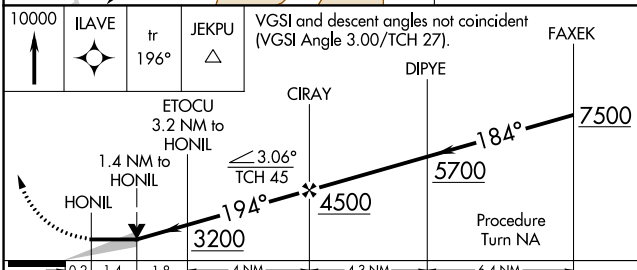

APP CRS 194°	Rwy Idg 4500
	TDZE 2092
	Apt Elev 2092

RNAV (GPS) RWY 20

ARCTIC VILLAGE (ARC)(PARC)

-38°C	DME/DME RNP-0.3 NA. If local altimeter setting not received, procedure NA.	MISSED APPROACH: Climb to 10000 direct ILAVE and via 196° track to JEKPU and hold, continue climb-in-hold to 10000.
-------	---	---

AWOS-3P 135.75	ANCHORAGE CENTER 135.0 225.4	FAIRBANKS RADIO 122.05	CTAF 122.9
--------------------------	--	----------------------------------	----------------------

ELEV	2092	TDZE	2092
------	------	------	------