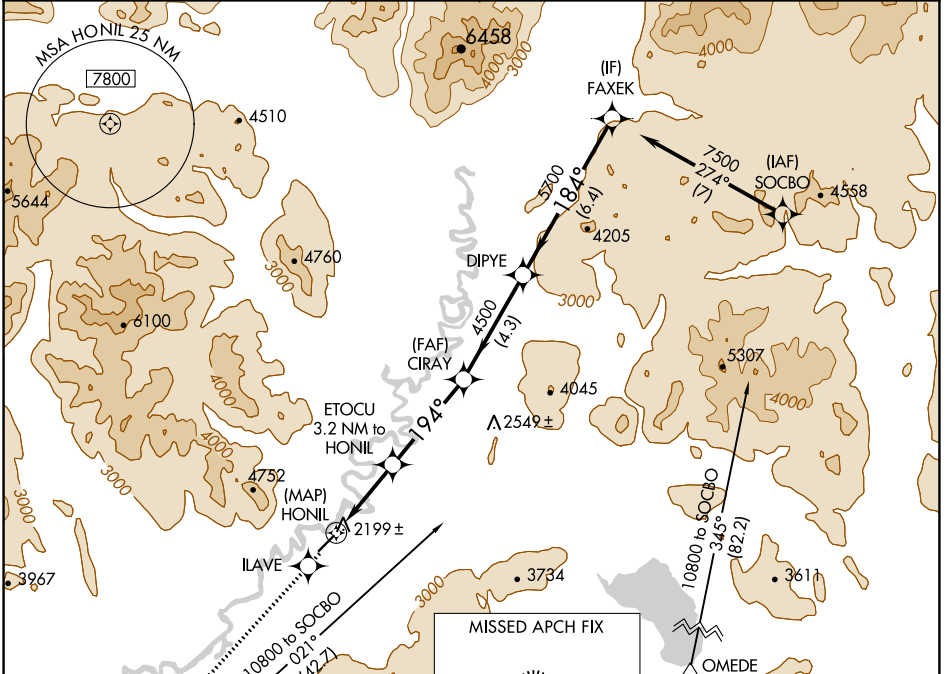

APP CRS 194°	Rwy Idg 4500
	TDZE 2092
	Apt Elev 2092

RNAV (GPS) RWY 20

ARCTIC VILLAGE (ARC)(PARC)

-38°C	DME/DME RNP-0.3 NA. If local altimeter setting not received, procedure NA.	MISSED APPROACH: Climb to 10000 direct ILAVE and via 196° track to JEKPU and hold, continue climb-in-hold to 10000.
-------	---	---

AWOS-3P 135.75	ANCHORAGE CENTER 135.0 225.4	FAIRBANKS RADIO 122.05	CTAF 122.9
--------------------------	--	----------------------------------	----------------------

ELEV	2092	TDZE	2092
------	------	------	------

CATEGORY	A	B	C	D
LNVA MDA	2600-1	508 (600-1)		NA
CIRCLING	2700-1 608 (700-1)	2900-1 808 (900-1)		NA

AK, 11 JUL 2024 to 05 SEP 2024

AK, 11 JUL 2024 to 05 SEP 2024