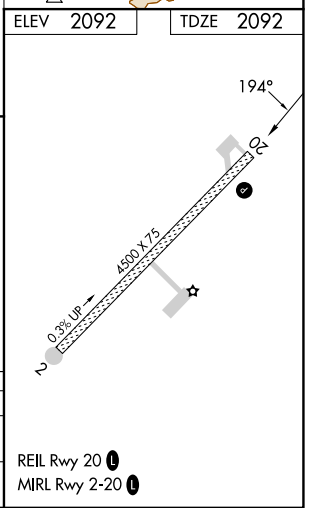

AK, 11 JUL 2024 to 05 SEP 2024

AK, 11 JUL 2024 to 05 SEP 2024